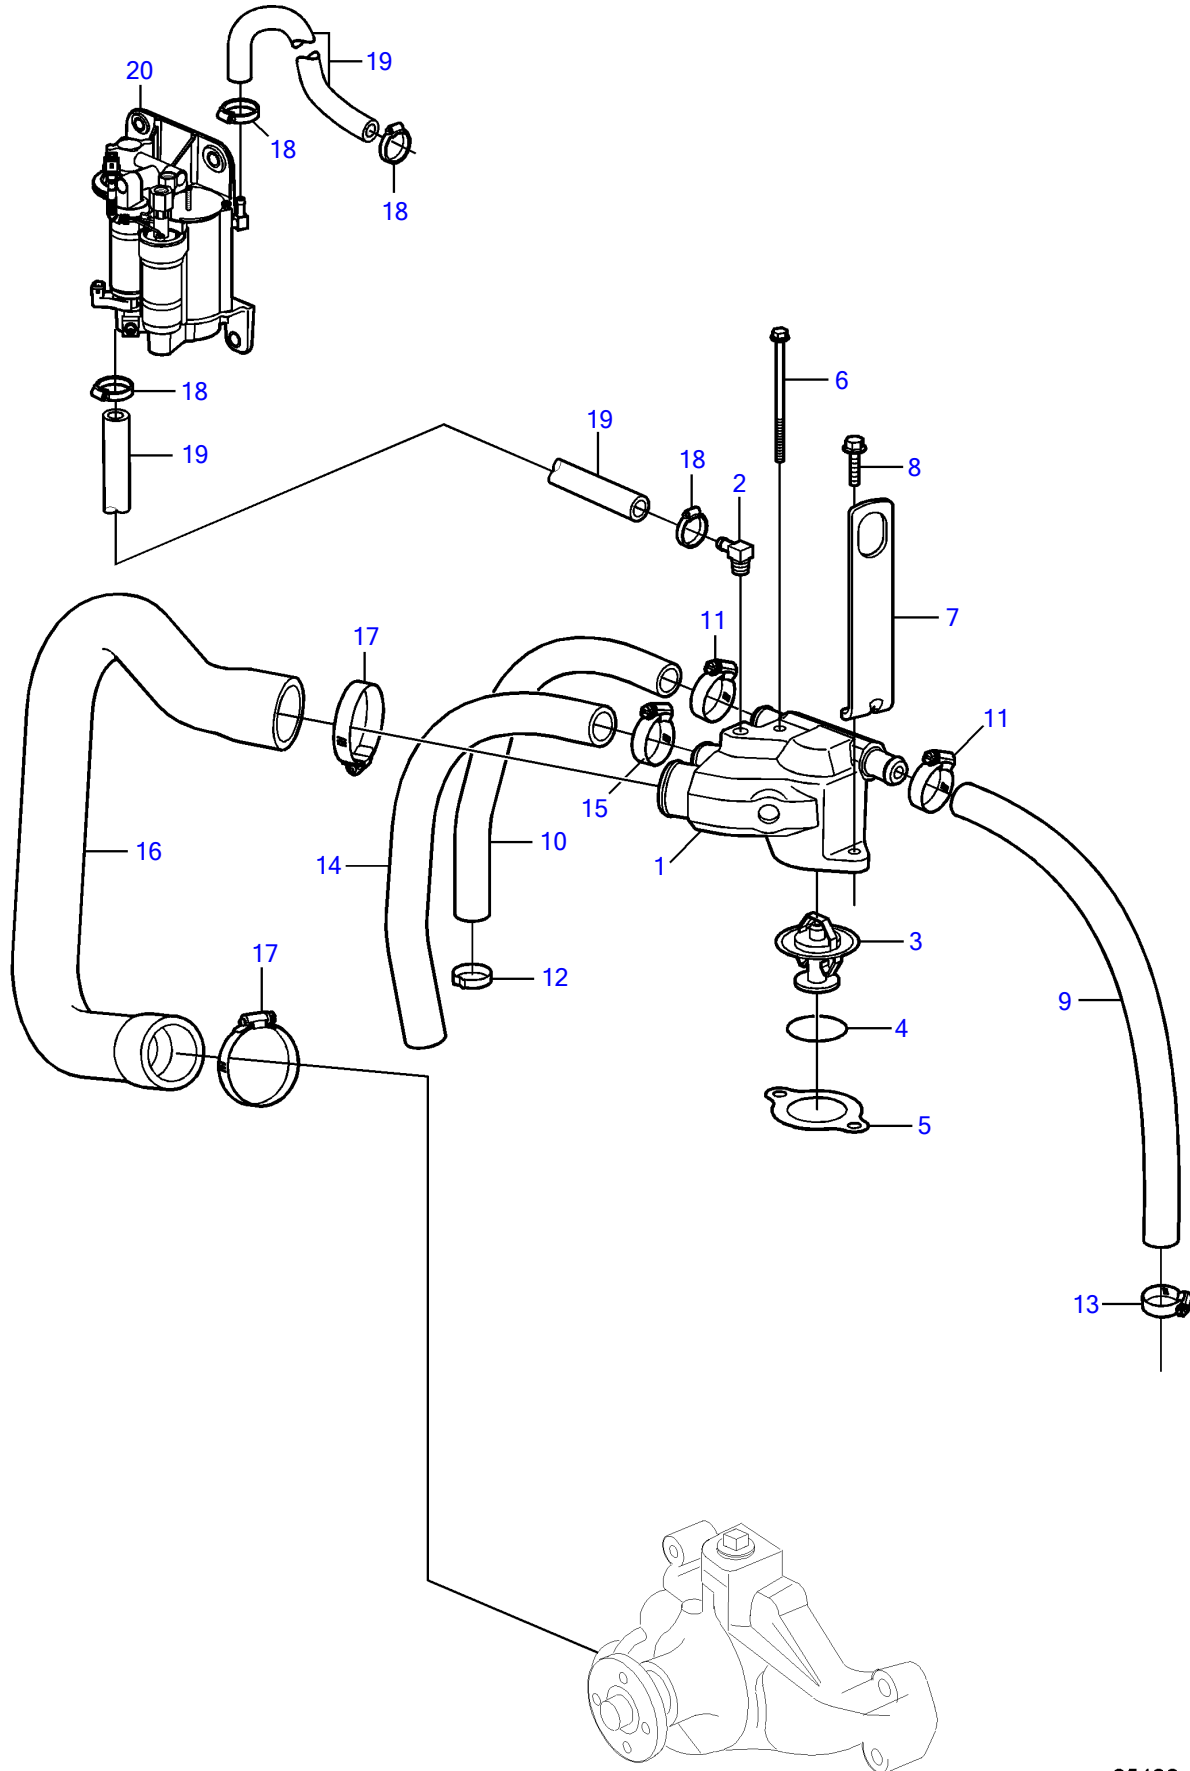

V8-300-E-B, V8-320-E-B

V8-300-E-B, V8-320-E-B

REF	PART NO.	QTY	DESCRIPTION	NOTES
1	3589553	1	Thermostat housing	
2	3853597	1	Elbow	
3	3587597	1	Thermostat	
4	983944	1	O-ring	
5	3852111	1	Gasket	
6	968842	1	Flange screw	
7	3593503	1	Bracket	
8	946671	1	Flange screw	
9	21545765	1	Hose	Exhaust, Port
10	3862536	1	Hose	Exhaust, Starboard
11	3863439	2	Hose clamp	
12	(982715)	1	Clamp	Obsolete part
13	(982715)	1	Clamp	Obsolete part
14	3817817	1	Hose	Seawater pump
15	3863441	1	Hose clamp	
16	3862523	1	Hose	
17	3863438	2	Hose clamp	
18	3860413	4	Hose clamp	
19	3862550	2	Hose	
20		1	Fuel pump	