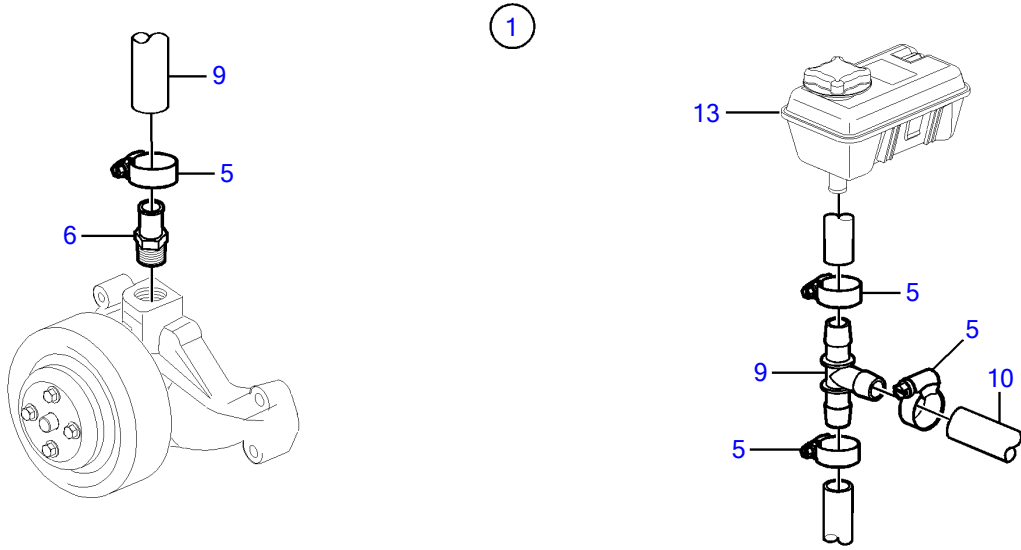

V8-300-E-B, V8-320-E-B

V8-300-E-B, V8-320-E-B

REF	PART NO.	QTY	DESCRIPTION	NOTES
1	21527832	1	Kit	Kit has other parts that are not used on this engine
2	40005443	1	• Nipple	7/16" - 14 unc
3	976970	1	• • O-ring	
4	856483	1	• Hose connection	1/4"-18 NPTF
5	3852602	4	• Hose clamp	
6	3818035	1	• Fitting	
7	3863068	1	• T-pipe	
8	3854978	2	• Hose clamp	
9	3860613	1	• T-nipple	
10		X	Hose, heater	Hose not supplied with kit.
11		X	Hose	Cut, Circulation pump to heat exchanger
12		X	Heat exchanger	
13		X	Expansion tank	