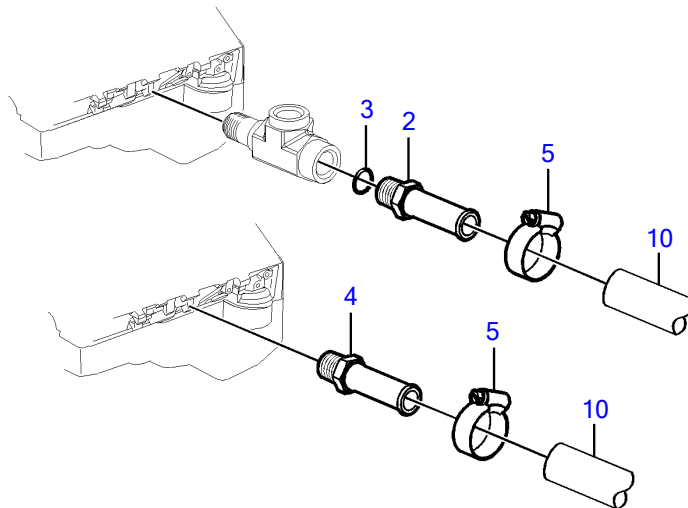

V8-300-E-B, V8-320-E-B

V8-300-E-B, V8-320-E-B

REF	PART NO.	QTY	DESCRIPTION	NOTES
1	21527832	1	Kit	Kit has other parts that are not used on this engine
2	40005443	1	• Nipple	7/16" - 14 unc
3	976970	1	• • O-ring	
4	856483	1	• Hose connection	1/4"-18 NPTF
5	3852602	4	• Hose clamp	
6	3818035	1	• Fitting	
7	3863068	1	• T-pipe	
8	3854978	2	• Hose clamp	
9	3860613	1	• T-nipple	
10		X	Hose, heater	Hose not supplied with kit.
11		X	Hose	Cut, Circulation pump to heat exchanger
12		X	Heat exchanger	
13		X	Expansion tank	