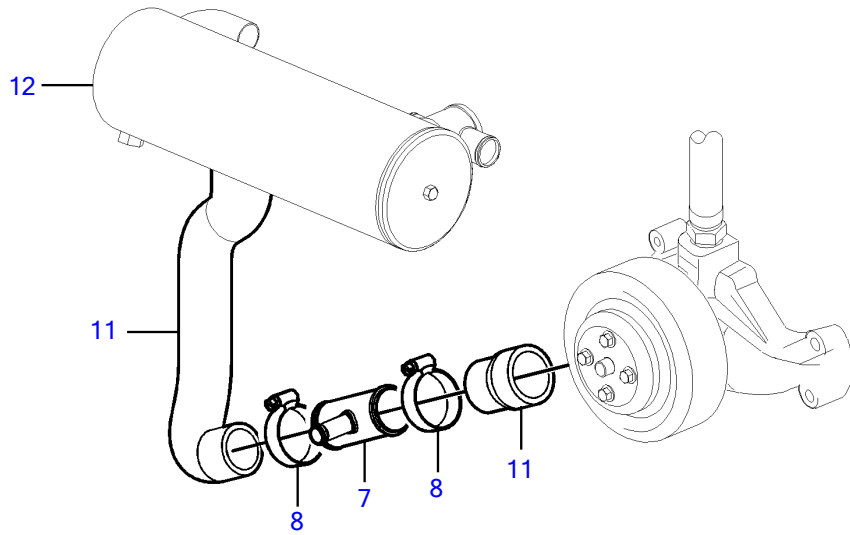

V8-300-E-B, V8-320-E-B

V8-300-E-B, V8-320-E-B

REF	PART NO.	QTY	DESCRIPTION	NOTES
1	21527832	1	Kit	Kit has other parts that are not used on this engine
2	40005443	1	• Nipple	7/16" - 14 unc
3	976970	1	• • O-ring	
4	856483	1	• Hose connection	1/4"-18 NPTF
5	3852602	4	• Hose clamp	
6	3818035	1	• Fitting	
7	3863068	1	• T-pipe	
8	3854978	2	• Hose clamp	
9	3860613	1	• T-nipple	
10		X	Hose, heater	Hose not supplied with kit.
11		X	Hose	Cut, Circulation pump to heat exchanger
12		X	Heat exchanger	
13		X	Expansion tank	