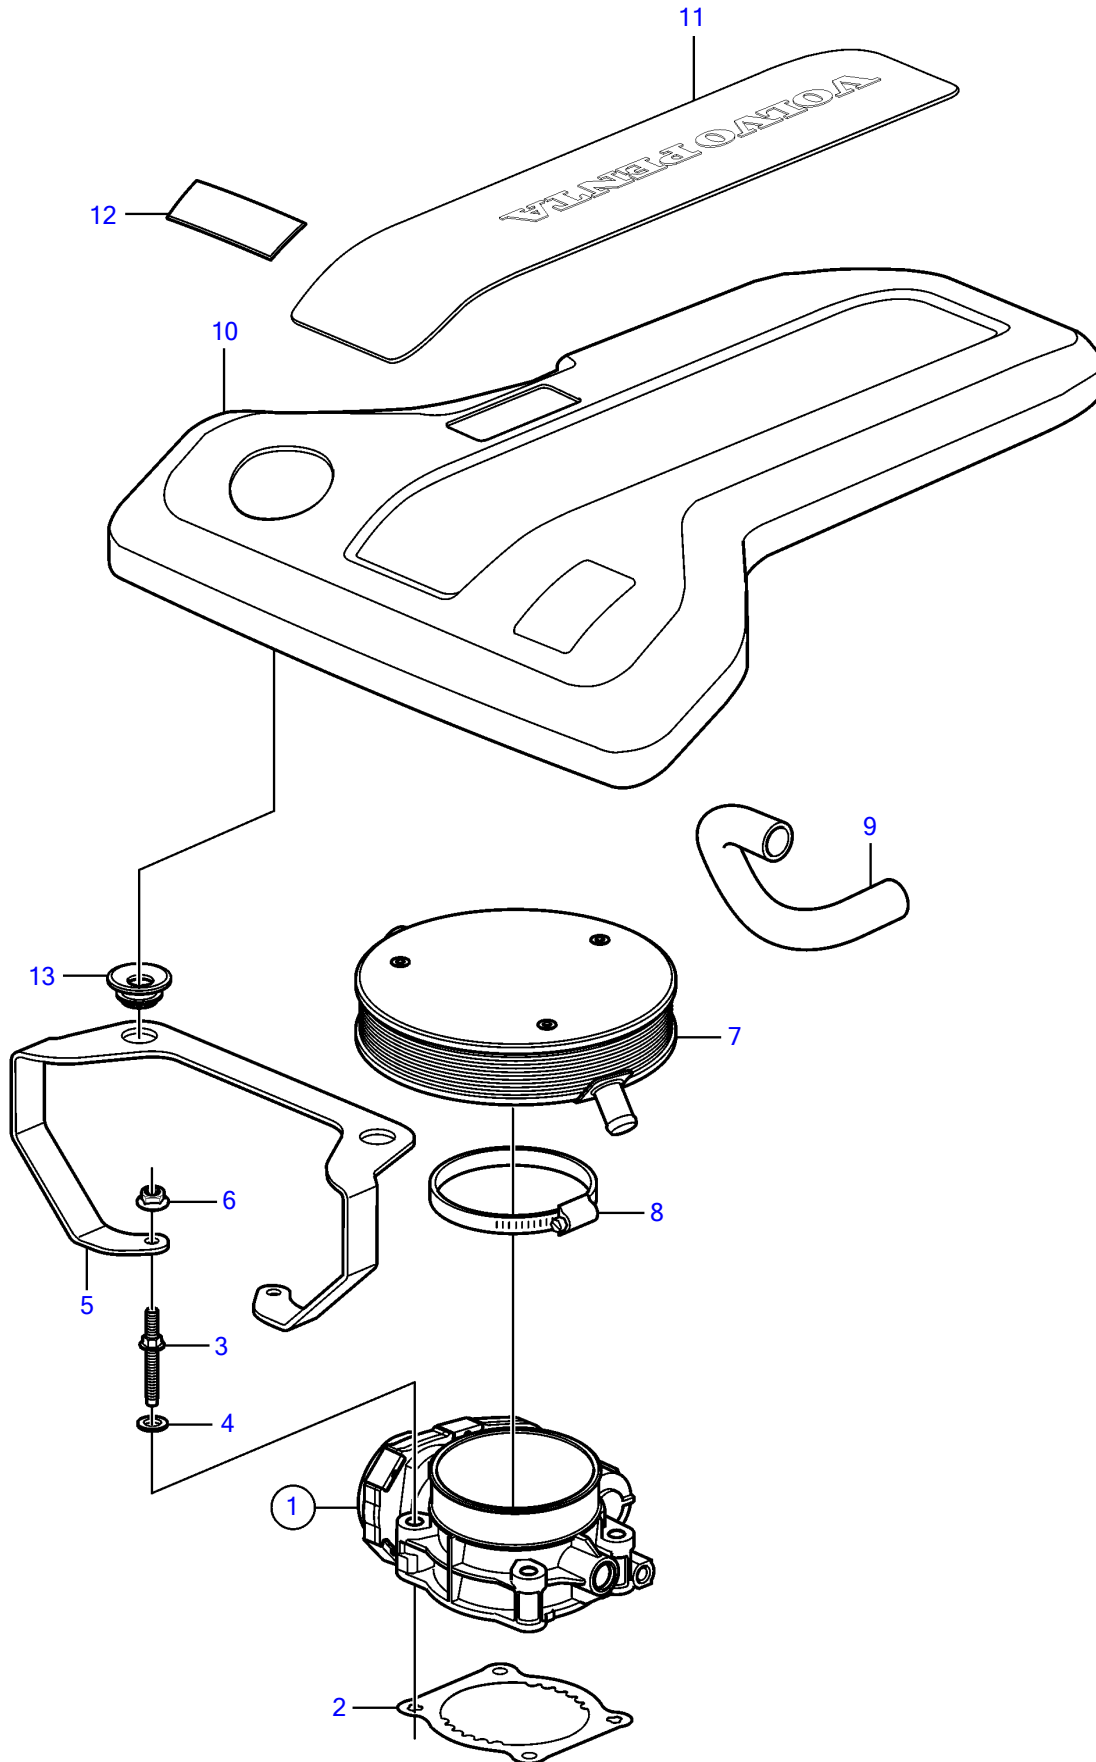

V8-300-E-A

## V8-300-E-A

REF	PART NO.	QTY	DESCRIPTION	NOTES
1	21141689	1	Body	
		1	• Switch, idle validation	not sold separately
		2	• Sensor kit, throttle position	not sold separately
2	3849022	1	Gasket	
3	3858964	4	Stud	
4		4	• Washer	not sold separately
5	21651300	1	Bracket	
6	981124	2	Flange nut	
7	3887565	1	Flame shield	
8	21221046	1	Hose clamp	
9	3853546	1	Hose	To valve cover
10	21697113	1	Cover	replaced by next part number
	21973467	1	Cover	
11	21670679	1	• Decal	Volvo Penta V8
12	21658915	1	Decal	300
13	21429100	4	Grommet	