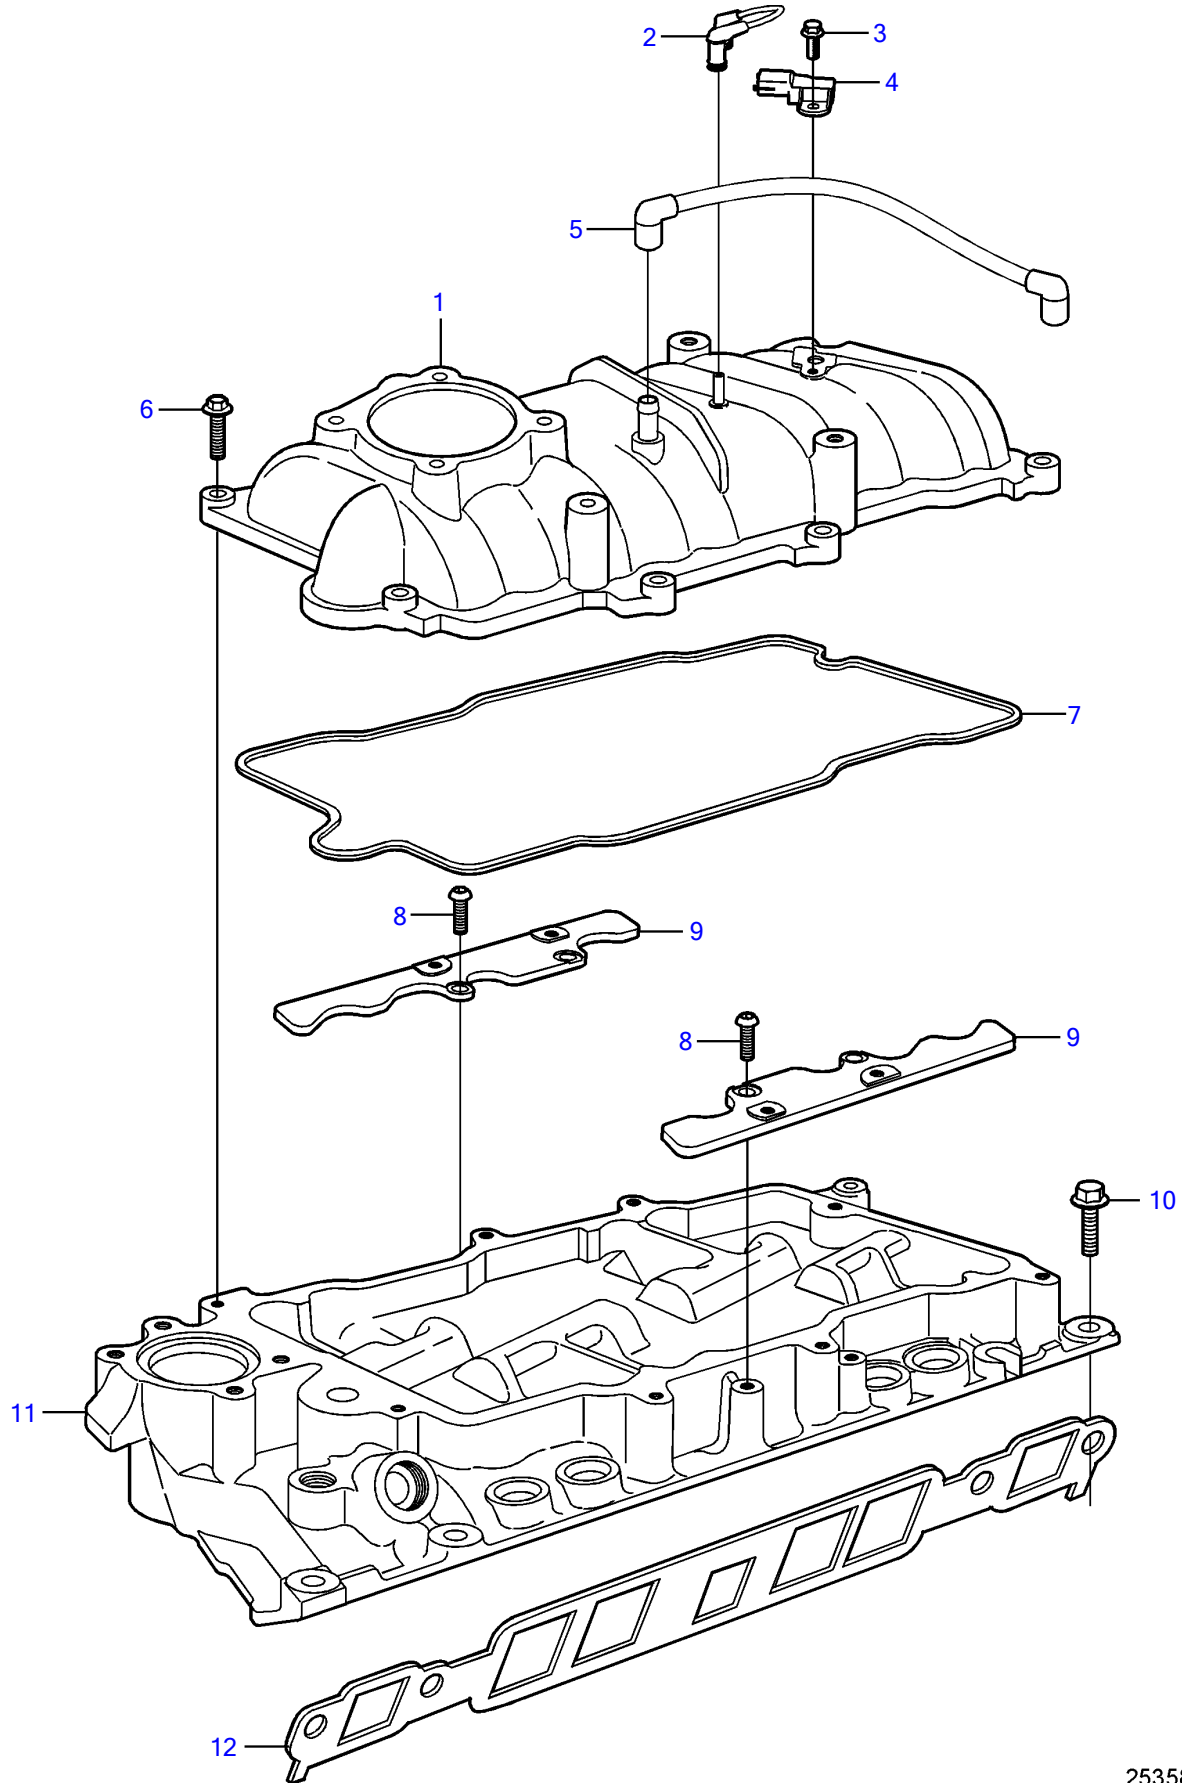

V8-300-E-A, V8-320-E-A

V8-300-E-A, V8-320-E-A

REF	PART NO.	QTY	DESCRIPTION	NOTES
1	21141686	1	Manifold	
2	3858974	1	Hose	
3	3858973	1	Bolt	
4	3859020	1	Sensor	MAT/MAP
5	3858989	1	Hose	Crankcase ventilation
6	3858961	10	Bolt	
7	3858960	1	Intake gasket	
8	3858982	4	Bolt	
9		2	Bracket	part not sold
10	3861980	8	Screw	
11	21141685	1	Manifold	
12	3857662	1	Intake gasket kit	