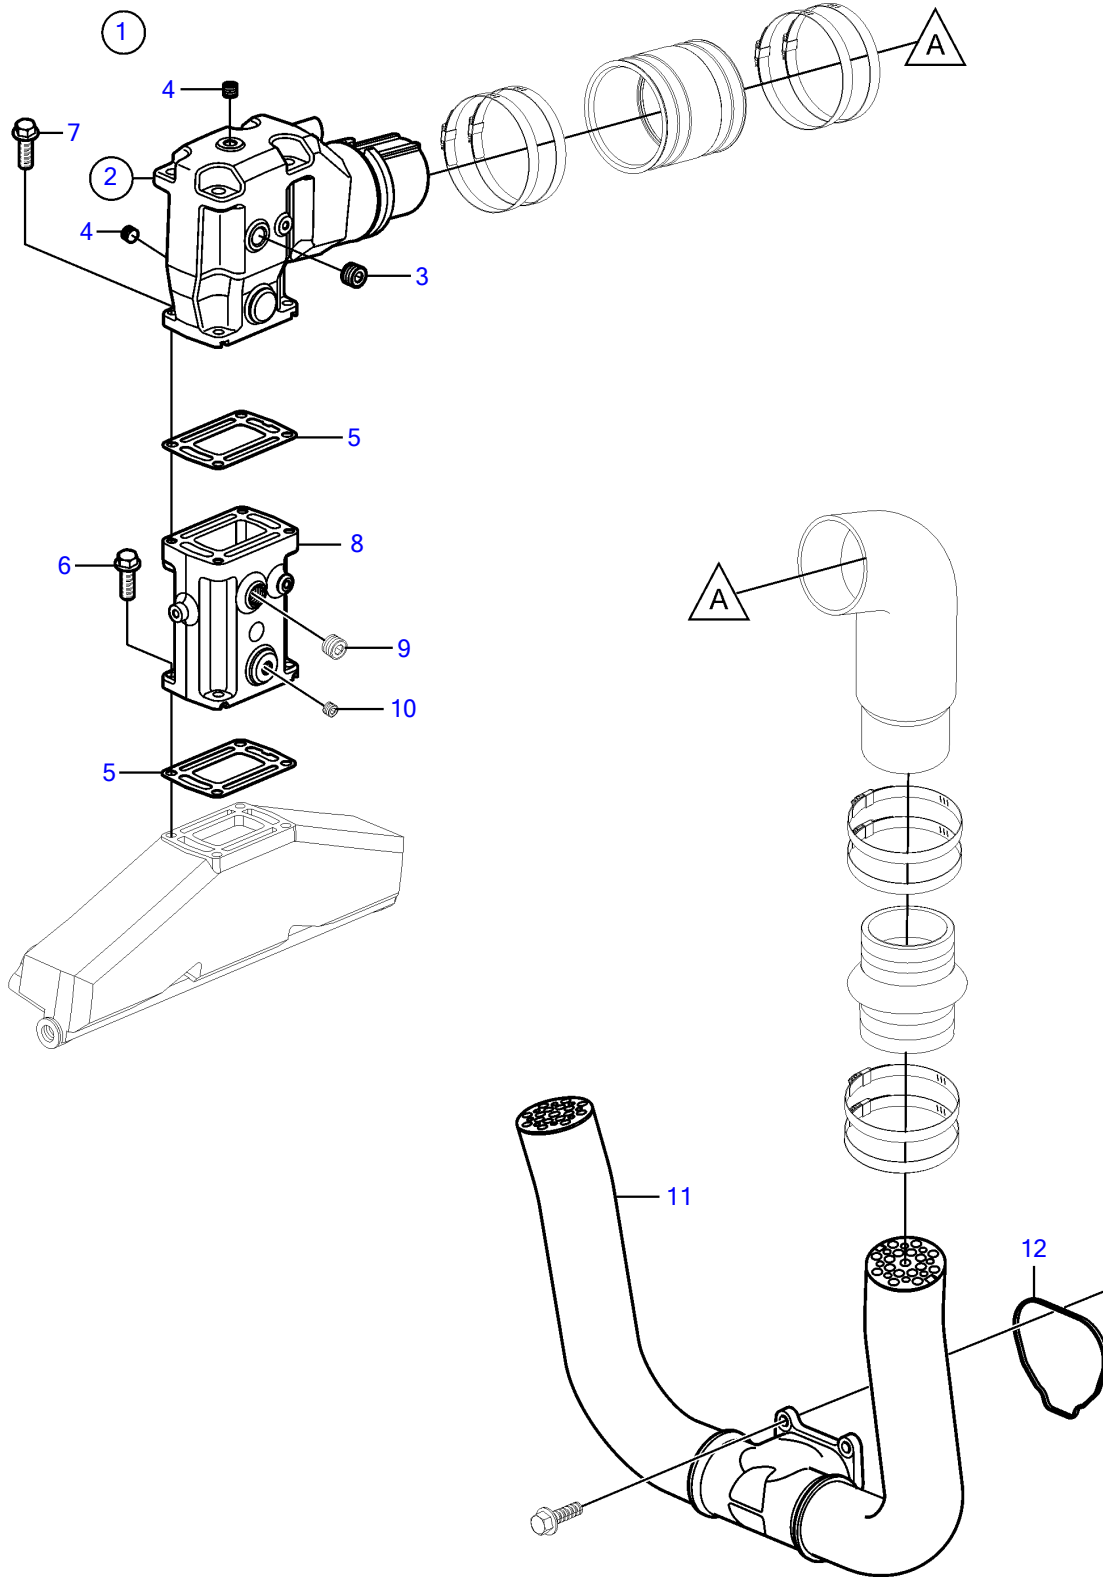

V8-300-E-A, V8-320-E-A

V8-300-E-A, V8-320-E-A

REF	PART NO.	QTY	DESCRIPTION	SEE SEC.	NOTES
1	40005141	1	Kit		See exhaust section for mounting parts
2	3863061	2	• Elbow		
			• Bulletin P-25-1-5	P-25-1-5-EN	Riser Extension Kit
			• Bulletin P-25-1-4	P-25-1-4-EN	Tall Riser Options
3	3850999	4	• • Plug		
4	3850740	4	• • Plug		
5	3863191	2	• Kit		
		4	• • Gasket		not sold separately
6	3887488	8	• Flange screw		
7	3887488	8	• Flange screw		
8	3842853	2	• Exhaust pipe extensi		
			• Bulletin P-25-1-4	P-25-1-4-EN	Tall Riser Options
9	3850999	4	• • Plug		
10	3850740	4	• • Plug		
11	3888687	1	• Exhaust pipe		
12	3841013	1	• Gasket		