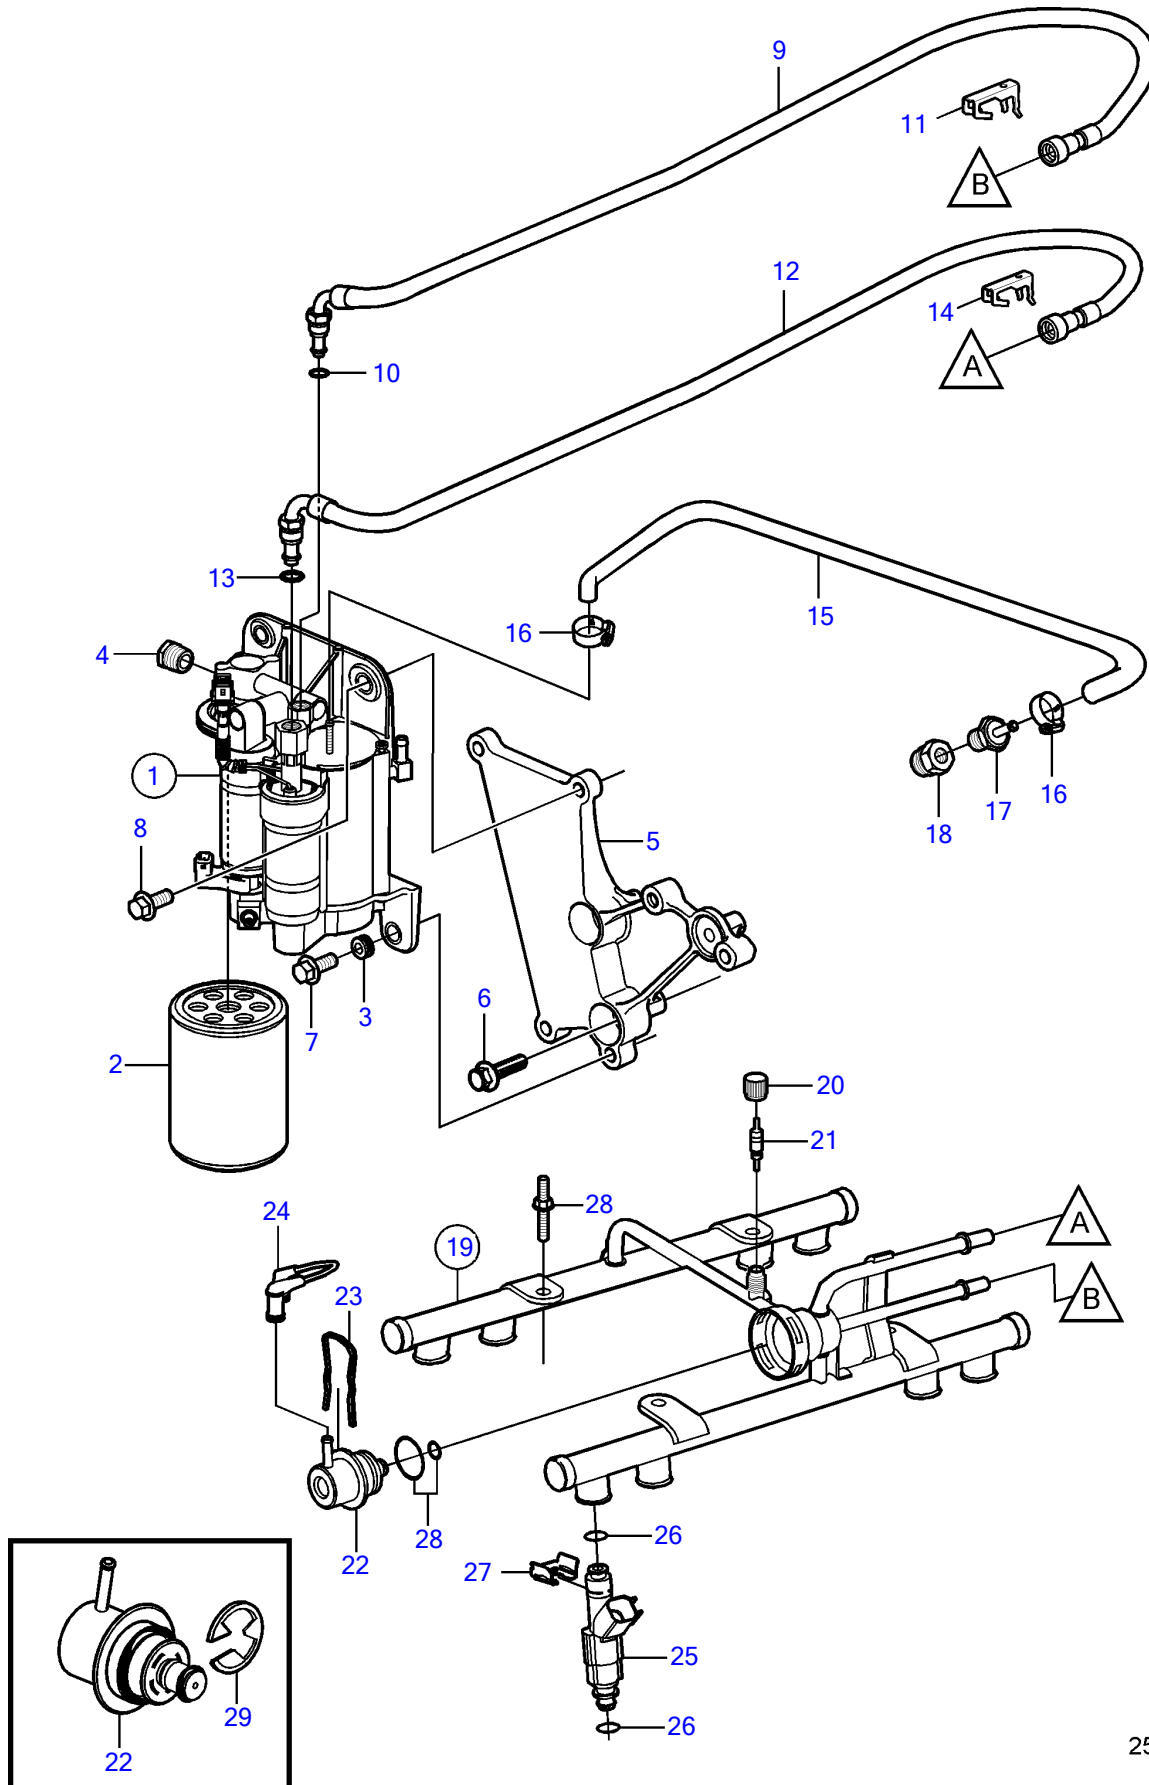

V8-300-E-A, V8-320-E-A

25360

V8-300-E-A, V8-320-E-A

REF	PART NO.	QTY	DESCRIPTION	SEE SEC.	NOTES
1	21545138	1	Fuel pump		replaced by next part number
	21608511	1	Fuel pump		
	3588865	1	• Fuel pump kit		High pressure fuel pump
2	3847644	1	• Fuel filter		
			• Bulletin P-23-3-4	P-23-3-4-EN	High Capacity Fuel Filter, Gas
			• Bulletin p-18-8-1	p-18-8-1-EN	Volvo Penta Ethanol Fuel treatment
3	3861396	4	• Rubber bushing		
4	3857816	1	Bushing		
5	21358873	1	Bracket		
6	3850753	3	Flange screw		
7	982702	2	Flange screw		
8	946472	2	Flange screw		
9	3888727	1	Fuel hose		
10	3850424	1	• O-ring		
11	3887195	1	Locking clip		
12	3888725	1	Fuel hose		
13	3850423	1	• O-ring		
14	3887198	1	Locking clip		
15	3807072	1	Kit		
		1	• Hose		
16	3860413	2	Hose clamp		
17	3860290	1	Nipple		
18	3861926	1	Tube fitting		
19	3858966	1	Fuel pipe		
20	3858972	1	Cardboard tube		
21	3858971	1	Valve		
22	3858967	1	Governor		
			• Bulletin P-23-7-3	P-23-7-3-EN	Fuel Pressure Regulator, 4.3L, 5.0L, 5.7L
23	3858968	1	Clip		
24	3858974	1	Hose		
25	21141691	8	Injector		
26	3858981	1	O-ring		Includes 16 o-rings for injectors and 2 o-rings for pressure regulator.
27	3858970	8	Retainer		
28	3858973	4	Bolt		
29	21491831	1	Clip		