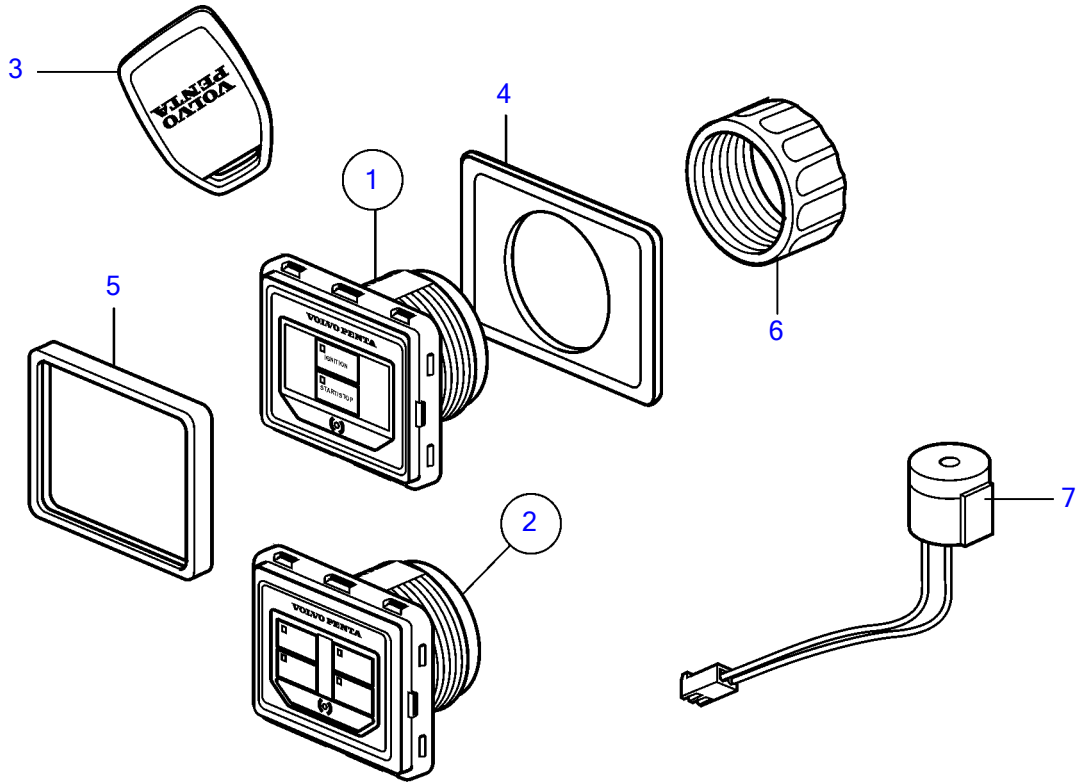

V8-300-E-A, V8-320-E-A

26339

V8-300-E-A, V8-320-E-A

REF	PART NO.	QTY	DESCRIPTION	NOTES
1	21758304	1	Panel	Single panel
2	21836809	1	Panel	Twin panel
3	21758351	2	• Key	
4	3808135	1	• Gasket	
5	21467057	1	• Frame	
6	3808134	1	• Nut	
7	21358227	1	• Buzzer	
8	21693204	1	Cable	e-Key single harness
9	21693208	1	Cable	e-Key twin harness
10	21693202	1	Cable	e-Key single harness with Lanyard
11	21693206	1	Cable	e-Key twin harness with Lanyard
12	21876876	1	Cable	e-Key quad harness