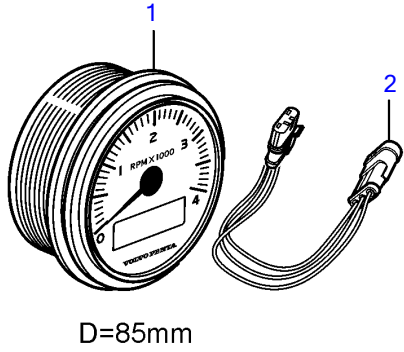

## V8-300-E-A, V8-320-E-A

REF	PART NO.	QTY	DESCRIPTION	SEE SEC.	NOTES
1	21509646	1	Tachometer		6000 rpm, Black, replaced by next part number
	21628158	1	Tachometer		6000 rpm, Black
	21509644	1	Tachometer		6000 rpm, White, replaced by next part number
	21628157	1	Tachometer		6000 rpm, White
2	3884843	1	• Wiring harness		
3	21234545	1	Tachometer kit		6000 rpm, Black
	21511183	1	Tachometer kit		6000 rpm, Black
	21234544	1	Tachometer kit		6000 rpm, White, replaced by next part number
	21511180	1	Tachometer kit		
4	874930	1	Speedometer		White 0-40 Knots, 0-45 mph
	874917	1	Speedometer		Black 0-40 knots, 0-45 mph
	881650	1	Speedometer		White 0-60 Knots, 0-70 mph
	881645	1	Speedometer		Black 0-60 knots, 0-70 mph
	3807508	1	Speedometer		Black, 0-45 mph
	3807510	1	Speedometer		Black, 0-70 mph
	3807513	1	Speedometer		White, 0-70 mph
	21265104	1	Speedometer		Unit neutral, D=110mm, Black 0-60 knots
5	874708	1	Mounting kit		Black
6	874449	1	• Attaching ring		
7	874706	1	• Gasket		
8	874447	1	• Ring		
9	3847888	1	Mounting kit		Black
			• Bulletin P-36-9-3	P-36-9-3-EN	New products in the EVC family
10	(3884098)	1	• Attaching ring		Obsolete part
11	3884103	1	• Gasket		
12	3847887	1	• Ring		
13	874732	1	Mounting kit		Chrome
14	874449	1	• Attaching ring		
15	874706	1	• Gasket		
16	874730	1	• Ring		
17	3885216	1	Mounting kit		Chrome
			• Bulletin P-36-9-3	P-36-9-3-EN	New products in the EVC family
18	(3884098)	1	• Attaching ring		Obsolete part
19	3884103	1	• Gasket		
20	3884096	1	• Ring		
21	881612	1	Brace kit		Black
22	881610	2	• Nut		
23	881608	1	• Brace		
24	881609	2	• Stud		
25	874706	1	• Gasket		
26	874447	1	• Ring		
27	881614	1	Brace kit		Chrome
28	881610	2	• Nut		
29	881608	1	• Brace		
30	881609	2	• Stud		
31	874706	1	• Gasket		
32	874730	1	• Ring		
33	3886791	1	X-ring		For flush mounting.
			• Bulletin P-36-9-3	P-36-9-3-EN	New products in the EVC family
34	874844	1	X-ring		For flush mounting.
35	874759	1	Extension cable\verl		L=1000mm
	3807043	1	Extension cable\verl		L=3000mm