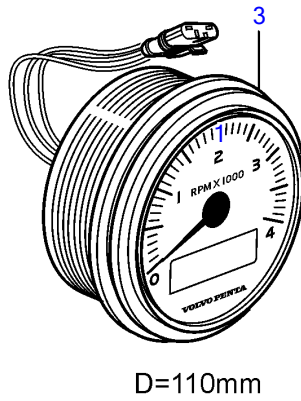

## V8-300-E-A, V8-320-E-A

REF	PART NO.	QTY	DESCRIPTION	SEE SEC.	NOTES
1	21509646	1	Tachometer		6000 rpm, Black, replaced by next part number
	21628158	1	Tachometer		6000 rpm, Black
	21509644	1	Tachometer		6000 rpm, White, replaced by next part number
	21628157	1	Tachometer		6000 rpm, White
2	3884843	1	• Wiring harness		
3	21234545	1	Tachometer kit		6000 rpm, Black
	21511183	1	Tachometer kit		6000 rpm, Black
	21234544	1	Tachometer kit		6000 rpm, White, replaced by next part number
	21511180	1	Tachometer kit		
4	874930	1	Speedometer		White 0-40 Knots, 0-45 mph
	874917	1	Speedometer		Black 0-40 knots, 0-45 mph
	881650	1	Speedometer		White 0-60 Knots, 0-70 mph
	881645	1	Speedometer		Black 0-60 knots, 0-70 mph
	3807508	1	Speedometer		Black, 0-45 mph
	3807510	1	Speedometer		Black, 0-70 mph
	3807513	1	Speedometer		White, 0-70 mph
	21265104	1	Speedometer		Unit neutral, D=110mm, Black 0-60 knots
5	874708	1	Mounting kit		Black
6	874449	1	• Attaching ring		
7	874706	1	• Gasket		
8	874447	1	• Ring		
9	3847888	1	Mounting kit		Black
			• Bulletin P-36-9-3	P-36-9-3-EN	New products in the EVC family
10	(3884098)	1	• Attaching ring		Obsolete part
11	3884103	1	• Gasket		
12	3847887	1	• Ring		
13	874732	1	Mounting kit		Chrome
14	874449	1	• Attaching ring		
15	874706	1	• Gasket		
16	874730	1	• Ring		
17	3885216	1	Mounting kit		Chrome
			• Bulletin P-36-9-3	P-36-9-3-EN	New products in the EVC family
18	(3884098)	1	• Attaching ring		Obsolete part
19	3884103	1	• Gasket		
20	3884096	1	• Ring		
21	881612	1	Brace kit		Black
22	881610	2	• Nut		
23	881608	1	• Brace		
24	881609	2	• Stud		
25	874706	1	• Gasket		
26	874447	1	• Ring		
27	881614	1	Brace kit		Chrome
28	881610	2	• Nut		
29	881608	1	• Brace		
30	881609	2	• Stud		
31	874706	1	• Gasket		
32	874730	1	• Ring		
33	3886791	1	X-ring		For flush mounting.
			• Bulletin P-36-9-3	P-36-9-3-EN	New products in the EVC family
34	874844	1	X-ring		For flush mounting.
35	874759	1	Extension cable\verl		L=1000mm
	3807043	1	Extension cable\verl		L=3000mm