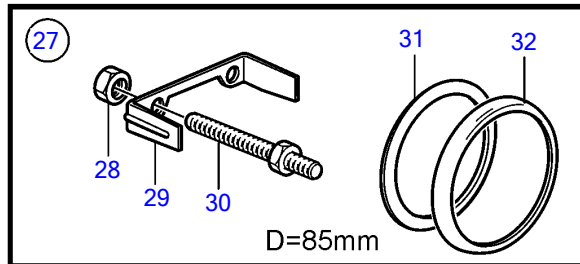

## V8-300-E-A, V8-320-E-A

REF	PART NO.	QTY	DESCRIPTION	SEE SEC.	NOTES
1	21509646	1	Tachometer		6000 rpm, Black, replaced by next part number
	21628158	1	Tachometer		6000 rpm, Black
	21509644	1	Tachometer		6000 rpm, White, replaced by next part number
	21628157	1	Tachometer		6000 rpm, White
2	3884843	1	• Wiring harness		
3	21234545	1	Tachometer kit		6000 rpm, Black
	21511183	1	Tachometer kit		6000 rpm, Black
	21234544	1	Tachometer kit		6000 rpm, White, replaced by next part number
	21511180	1	Tachometer kit		
4	874930	1	Speedometer		White 0-40 Knots, 0-45 mph
	874917	1	Speedometer		Black 0-40 knots, 0-45 mph
	881650	1	Speedometer		White 0-60 Knots, 0-70 mph
	881645	1	Speedometer		Black 0-60 knots, 0-70 mph
	3807508	1	Speedometer		Black, 0-45 mph
	3807510	1	Speedometer		Black, 0-70 mph
	3807513	1	Speedometer		White, 0-70 mph
	21265104	1	Speedometer		Unit neutral, D=110mm, Black 0-60 knots
5	874708	1	Mounting kit		Black
6	874449	1	• Attaching ring		
7	874706	1	• Gasket		
8	874447	1	• Ring		
9	3847888	1	Mounting kit		Black
			• Bulletin P-36-9-3	P-36-9-3-EN	New products in the EVC family
10	(3884098)	1	• Attaching ring		Obsolete part
11	3884103	1	• Gasket		
12	3847887	1	• Ring		
13	874732	1	Mounting kit		Chrome
14	874449	1	• Attaching ring		
15	874706	1	• Gasket		
16	874730	1	• Ring		
17	3885216	1	Mounting kit		Chrome
			• Bulletin P-36-9-3	P-36-9-3-EN	New products in the EVC family
18	(3884098)	1	• Attaching ring		Obsolete part
19	3884103	1	• Gasket		
20	3884096	1	• Ring		
21	881612	1	Brace kit		Black
22	881610	2	• Nut		
23	881608	1	• Brace		
24	881609	2	• Stud		
25	874706	1	• Gasket		
26	874447	1	• Ring		
27	881614	1	Brace kit		Chrome
28	881610	2	• Nut		
29	881608	1	• Brace		
30	881609	2	• Stud		
31	874706	1	• Gasket		
32	874730	1	• Ring		
33	3886791	1	X-ring		For flush mounting.
			• Bulletin P-36-9-3	P-36-9-3-EN	New products in the EVC family
34	874844	1	X-ring		For flush mounting.
35	874759	1	Extension cable\verl		L=1000mm
	3807043	1	Extension cable\verl		L=3000mm