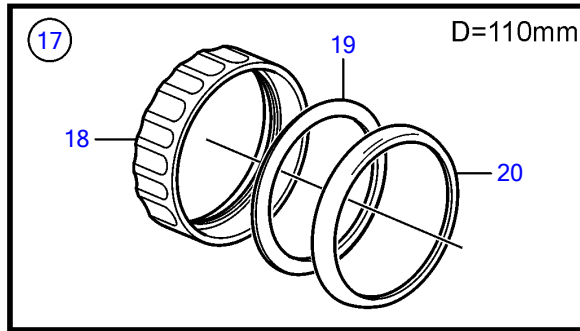

## V8-300-E-A, V8-320-E-A

REF	PART NO.	QTY	DESCRIPTION	SEE SEC.	NOTES
1	21509646	1	Tachometer		6000 rpm, Black, replaced by next part number
	21628158	1	Tachometer		6000 rpm, Black
	21509644	1	Tachometer		6000 rpm, White, replaced by next part number
	21628157	1	Tachometer		6000 rpm, White
2	3884843	1	• Wiring harness		
3	21234545	1	Tachometer kit		6000 rpm, Black
	21511183	1	Tachometer kit		6000 rpm, Black
	21234544	1	Tachometer kit		6000 rpm, White, replaced by next part number
	21511180	1	Tachometer kit		
4	874930	1	Speedometer		White 0-40 Knots, 0-45 mph
	874917	1	Speedometer		Black 0-40 knots, 0-45 mph
	881650	1	Speedometer		White 0-60 Knots, 0-70 mph
	881645	1	Speedometer		Black 0-60 knots, 0-70 mph
	3807508	1	Speedometer		Black, 0-45 mph
	3807510	1	Speedometer		Black, 0-70 mph
	3807513	1	Speedometer		White, 0-70 mph
	21265104	1	Speedometer		Unit neutral, D=110mm, Black 0-60 knots
5	874708	1	Mounting kit		Black
6	874449	1	• Attaching ring		
7	874706	1	• Gasket		
8	874447	1	• Ring		
9	3847888	1	Mounting kit		Black
			• Bulletin P-36-9-3	P-36-9-3-EN	New products in the EVC family
10	(3884098)	1	• Attaching ring		Obsolete part
11	3884103	1	• Gasket		
12	3847887	1	• Ring		
13	874732	1	Mounting kit		Chrome
14	874449	1	• Attaching ring		
15	874706	1	• Gasket		
16	874730	1	• Ring		
17	3885216	1	Mounting kit		Chrome
			• Bulletin P-36-9-3	P-36-9-3-EN	New products in the EVC family
18	(3884098)	1	• Attaching ring		Obsolete part
19	3884103	1	• Gasket		
20	3884096	1	• Ring		
21	881612	1	Brace kit		Black
22	881610	2	• Nut		
23	881608	1	• Brace		
24	881609	2	• Stud		
25	874706	1	• Gasket		
26	874447	1	• Ring		
27	881614	1	Brace kit		Chrome
28	881610	2	• Nut		
29	881608	1	• Brace		
30	881609	2	• Stud		
31	874706	1	• Gasket		
32	874730	1	• Ring		
33	3886791	1	X-ring		For flush mounting.
			• Bulletin P-36-9-3	P-36-9-3-EN	New products in the EVC family
34	874844	1	X-ring		For flush mounting.
35	874759	1	Extension cable\verl		L=1000mm
	3807043	1	Extension cable\verl		L=3000mm