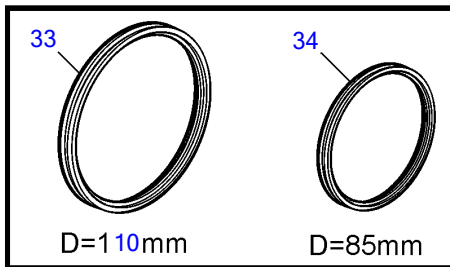

## V8-300-E-A, V8-320-E-A

REF	PART NO.	QTY	DESCRIPTION	SEE SEC.	NOTES
1	21509646	1	Tachometer		6000 rpm, Black, replaced by next part number
	21628158	1	Tachometer		6000 rpm, Black
	21509644	1	Tachometer		6000 rpm, White, replaced by next part number
	21628157	1	Tachometer		6000 rpm, White
2	3884843	1	• Wiring harness		
3	21234545	1	Tachometer kit		6000 rpm, Black
	21511183	1	Tachometer kit		6000 rpm, Black
	21234544	1	Tachometer kit		6000 rpm, White, replaced by next part number
	21511180	1	Tachometer kit		
4	874930	1	Speedometer		White 0-40 Knots, 0-45 mph
	874917	1	Speedometer		Black 0-40 knots, 0-45 mph
	881650	1	Speedometer		White 0-60 Knots, 0-70 mph
	881645	1	Speedometer		Black 0-60 knots, 0-70 mph
	3807508	1	Speedometer		Black, 0-45 mph
	3807510	1	Speedometer		Black, 0-70 mph
	3807513	1	Speedometer		White, 0-70 mph
	21265104	1	Speedometer		Unit neutral, D=110mm, Black 0-60 knots
5	874708	1	Mounting kit		Black
6	874449	1	• Attaching ring		
7	874706	1	• Gasket		
8	874447	1	• Ring		
9	3847888	1	Mounting kit		Black
			• Bulletin P-36-9-3	P-36-9-3-EN	New products in the EVC family
10	(3884098)	1	• Attaching ring		Obsolete part
11	3884103	1	• Gasket		
12	3847887	1	• Ring		
13	874732	1	Mounting kit		Chrome
14	874449	1	• Attaching ring		
15	874706	1	• Gasket		
16	874730	1	• Ring		
17	3885216	1	Mounting kit		Chrome
			• Bulletin P-36-9-3	P-36-9-3-EN	New products in the EVC family
18	(3884098)	1	• Attaching ring		Obsolete part
19	3884103	1	• Gasket		
20	3884096	1	• Ring		
21	881612	1	Brace kit		Black
22	881610	2	• Nut		
23	881608	1	• Brace		
24	881609	2	• Stud		
25	874706	1	• Gasket		
26	874447	1	• Ring		
27	881614	1	Brace kit		Chrome
28	881610	2	• Nut		
29	881608	1	• Brace		
30	881609	2	• Stud		
31	874706	1	• Gasket		
32	874730	1	• Ring		
33	3886791	1	X-ring		For flush mounting.
			• Bulletin P-36-9-3	P-36-9-3-EN	New products in the EVC family
34	874844	1	X-ring		For flush mounting.
35	874759	1	Extension cable\verl		L=1000mm
	3807043	1	Extension cable\verl		L=3000mm