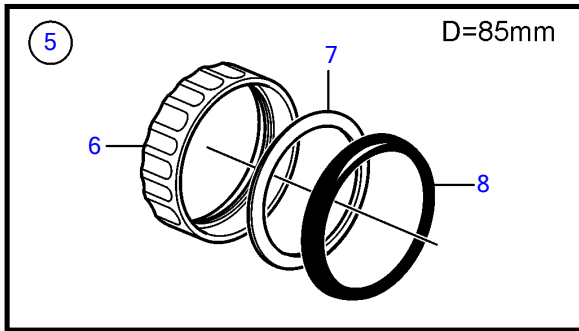

## V8-300-E-A, V8-320-E-A

REF	PART NO.	QTY	DESCRIPTION	SEE SEC.	NOTES
1	21509646	1	Tachometer		6000 rpm, Black, replaced by next part number
	21628158	1	Tachometer		6000 rpm, Black
	21509644	1	Tachometer		6000 rpm, White, replaced by next part number
	21628157	1	Tachometer		6000 rpm, White
2	3884843	1	• Wiring harness		
3	21234545	1	Tachometer kit		6000 rpm, Black
	21511183	1	Tachometer kit		6000 rpm, Black
	21234544	1	Tachometer kit		6000 rpm, White, replaced by next part number
	21511180	1	Tachometer kit		
4	874930	1	Speedometer		White 0-40 Knots, 0-45 mph
	874917	1	Speedometer		Black 0-40 knots, 0-45 mph
	881650	1	Speedometer		White 0-60 Knots, 0-70 mph
	881645	1	Speedometer		Black 0-60 knots, 0-70 mph
	3807508	1	Speedometer		Black, 0-45 mph
	3807510	1	Speedometer		Black, 0-70 mph
	3807513	1	Speedometer		White, 0-70 mph
	21265104	1	Speedometer		Unit neutral, D=110mm, Black 0-60 knots
5	874708	1	Mounting kit		Black
6	874449	1	• Attaching ring		
7	874706	1	• Gasket		
8	874447	1	• Ring		
9	3847888	1	Mounting kit		Black
			• Bulletin P-36-9-3	P-36-9-3-EN	New products in the EVC family
10	(3884098)	1	• Attaching ring		Obsolete part
11	3884103	1	• Gasket		
12	3847887	1	• Ring		
13	874732	1	Mounting kit		Chrome
14	874449	1	• Attaching ring		
15	874706	1	• Gasket		
16	874730	1	• Ring		
17	3885216	1	Mounting kit		Chrome
			• Bulletin P-36-9-3	P-36-9-3-EN	New products in the EVC family
18	(3884098)	1	• Attaching ring		Obsolete part
19	3884103	1	• Gasket		
20	3884096	1	• Ring		
21	881612	1	Brace kit		Black
22	881610	2	• Nut		
23	881608	1	• Brace		
24	881609	2	• Stud		
25	874706	1	• Gasket		
26	874447	1	• Ring		
27	881614	1	Brace kit		Chrome
28	881610	2	• Nut		
29	881608	1	• Brace		
30	881609	2	• Stud		
31	874706	1	• Gasket		
32	874730	1	• Ring		
33	3886791	1	X-ring		For flush mounting.
			• Bulletin P-36-9-3	P-36-9-3-EN	New products in the EVC family
34	874844	1	X-ring		For flush mounting.
35	874759	1	Extension cable\verl		L=1000mm
	3807043	1	Extension cable\verl		L=3000mm