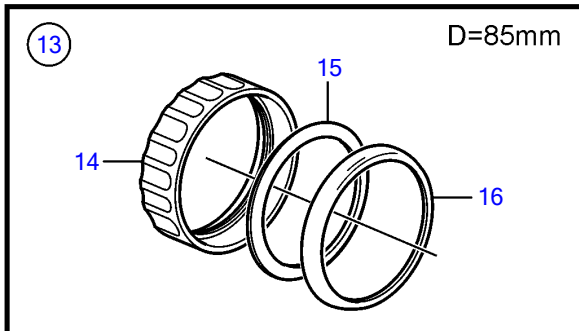

## V8-300-E-A, V8-320-E-A

REF	PART NO.	QTY	DESCRIPTION	SEE SEC.	NOTES
1	21509646	1	Tachometer		6000 rpm, Black, replaced by next part number
	21628158	1	Tachometer		6000 rpm, Black
	21509644	1	Tachometer		6000 rpm, White, replaced by next part number
	21628157	1	Tachometer		6000 rpm, White
2	3884843	1	• Wiring harness		
3	21234545	1	Tachometer kit		6000 rpm, Black
	21511183	1	Tachometer kit		6000 rpm, Black
	21234544	1	Tachometer kit		6000 rpm, White, replaced by next part number
	21511180	1	Tachometer kit		
4	874930	1	Speedometer		White 0-40 Knots, 0-45 mph
	874917	1	Speedometer		Black 0-40 knots, 0-45 mph
	881650	1	Speedometer		White 0-60 Knots, 0-70 mph
	881645	1	Speedometer		Black 0-60 knots, 0-70 mph
	3807508	1	Speedometer		Black, 0-45 mph
	3807510	1	Speedometer		Black, 0-70 mph
	3807513	1	Speedometer		White, 0-70 mph
	21265104	1	Speedometer		Unit neutral, D=110mm, Black 0-60 knots
5	874708	1	Mounting kit		Black
6	874449	1	• Attaching ring		
7	874706	1	• Gasket		
8	874447	1	• Ring		
9	3847888	1	Mounting kit		Black
			• Bulletin P-36-9-3	P-36-9-3-EN	New products in the EVC family
10	(3884098)	1	• Attaching ring		Obsolete part
11	3884103	1	• Gasket		
12	3847887	1	• Ring		
13	874732	1	Mounting kit		Chrome
14	874449	1	• Attaching ring		
15	874706	1	• Gasket		
16	874730	1	• Ring		
17	3885216	1	Mounting kit		Chrome
			• Bulletin P-36-9-3	P-36-9-3-EN	New products in the EVC family
18	(3884098)	1	• Attaching ring		Obsolete part
19	3884103	1	• Gasket		
20	3884096	1	• Ring		
21	881612	1	Brace kit		Black
22	881610	2	• Nut		
23	881608	1	• Brace		
24	881609	2	• Stud		
25	874706	1	• Gasket		
26	874447	1	• Ring		
27	881614	1	Brace kit		Chrome
28	881610	2	• Nut		
29	881608	1	• Brace		
30	881609	2	• Stud		
31	874706	1	• Gasket		
32	874730	1	• Ring		
33	3886791	1	X-ring		For flush mounting.
			• Bulletin P-36-9-3	P-36-9-3-EN	New products in the EVC family
34	874844	1	X-ring		For flush mounting.
35	874759	1	Extension cable\verl		L=1000mm
	3807043	1	Extension cable\verl		L=3000mm