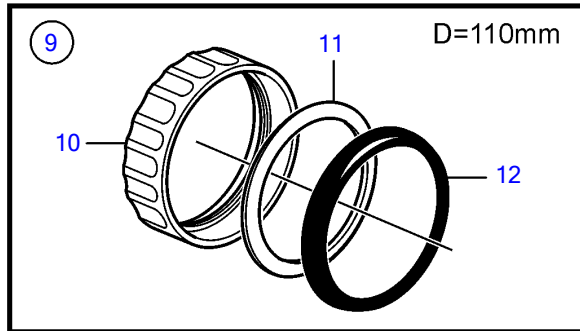

## V8-300-E-A, V8-320-E-A

REF	PART NO.	QTY	DESCRIPTION	SEE SEC.	NOTES
1	21509646	1	Tachometer		6000 rpm, Black, replaced by next part number
	21628158	1	Tachometer		6000 rpm, Black
	21509644	1	Tachometer		6000 rpm, White, replaced by next part number
	21628157	1	Tachometer		6000 rpm, White
2	3884843	1	• Wiring harness		
3	21234545	1	Tachometer kit		6000 rpm, Black
	21511183	1	Tachometer kit		6000 rpm, Black
	21234544	1	Tachometer kit		6000 rpm, White, replaced by next part number
	21511180	1	Tachometer kit		
4	874930	1	Speedometer		White 0-40 Knots, 0-45 mph
	874917	1	Speedometer		Black 0-40 knots, 0-45 mph
	881650	1	Speedometer		White 0-60 Knots, 0-70 mph
	881645	1	Speedometer		Black 0-60 knots, 0-70 mph
	3807508	1	Speedometer		Black, 0-45 mph
	3807510	1	Speedometer		Black, 0-70 mph
	3807513	1	Speedometer		White, 0-70 mph
	21265104	1	Speedometer		Unit neutral, D=110mm, Black 0-60 knots
5	874708	1	Mounting kit		Black
6	874449	1	• Attaching ring		
7	874706	1	• Gasket		
8	874447	1	• Ring		
9	3847888	1	Mounting kit		Black
			• Bulletin P-36-9-3	P-36-9-3-EN	New products in the EVC family
10	(3884098)	1	• Attaching ring		Obsolete part
11	3884103	1	• Gasket		
12	3847887	1	• Ring		
13	874732	1	Mounting kit		Chrome
14	874449	1	• Attaching ring		
15	874706	1	• Gasket		
16	874730	1	• Ring		
17	3885216	1	Mounting kit		Chrome
			• Bulletin P-36-9-3	P-36-9-3-EN	New products in the EVC family
18	(3884098)	1	• Attaching ring		Obsolete part
19	3884103	1	• Gasket		
20	3884096	1	• Ring		
21	881612	1	Brace kit		Black
22	881610	2	• Nut		
23	881608	1	• Brace		
24	881609	2	• Stud		
25	874706	1	• Gasket		
26	874447	1	• Ring		
27	881614	1	Brace kit		Chrome
28	881610	2	• Nut		
29	881608	1	• Brace		
30	881609	2	• Stud		
31	874706	1	• Gasket		
32	874730	1	• Ring		
33	3886791	1	X-ring		For flush mounting.
			• Bulletin P-36-9-3	P-36-9-3-EN	New products in the EVC family
34	874844	1	X-ring		For flush mounting.
35	874759	1	Extension cable\verl		L=1000mm
	3807043	1	Extension cable\verl		L=3000mm