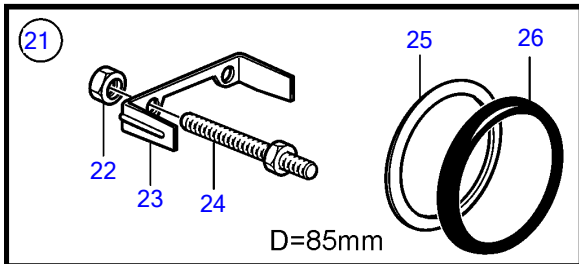

## V8-300-E-A, V8-320-E-A

REF	PART NO.	QTY	DESCRIPTION	SEE SEC.	NOTES
1	21509646	1	Tachometer		6000 rpm, Black, replaced by next part number
	21628158	1	Tachometer		6000 rpm, Black
	21509644	1	Tachometer		6000 rpm, White, replaced by next part number
	21628157	1	Tachometer		6000 rpm, White
2	3884843	1	• Wiring harness		
3	21234545	1	Tachometer kit		6000 rpm, Black
	21511183	1	Tachometer kit		6000 rpm, Black
	21234544	1	Tachometer kit		6000 rpm, White, replaced by next part number
	21511180	1	Tachometer kit		
4	874930	1	Speedometer		White 0-40 Knots, 0-45 mph
	874917	1	Speedometer		Black 0-40 knots, 0-45 mph
	881650	1	Speedometer		White 0-60 Knots, 0-70 mph
	881645	1	Speedometer		Black 0-60 knots, 0-70 mph
	3807508	1	Speedometer		Black, 0-45 mph
	3807510	1	Speedometer		Black, 0-70 mph
	3807513	1	Speedometer		White, 0-70 mph
	21265104	1	Speedometer		Unit neutral, D=110mm, Black 0-60 knots
5	874708	1	Mounting kit		Black
6	874449	1	• Attaching ring		
7	874706	1	• Gasket		
8	874447	1	• Ring		
9	3847888	1	Mounting kit		Black
			• Bulletin P-36-9-3	P-36-9-3-EN	New products in the EVC family
10	(3884098)	1	• Attaching ring		Obsolete part
11	3884103	1	• Gasket		
12	3847887	1	• Ring		
13	874732	1	Mounting kit		Chrome
14	874449	1	• Attaching ring		
15	874706	1	• Gasket		
16	874730	1	• Ring		
17	3885216	1	Mounting kit		Chrome
			• Bulletin P-36-9-3	P-36-9-3-EN	New products in the EVC family
18	(3884098)	1	• Attaching ring		Obsolete part
19	3884103	1	• Gasket		
20	3884096	1	• Ring		
21	881612	1	Brace kit		Black
22	881610	2	• Nut		
23	881608	1	• Brace		
24	881609	2	• Stud		
25	874706	1	• Gasket		
26	874447	1	• Ring		
27	881614	1	Brace kit		Chrome
28	881610	2	• Nut		
29	881608	1	• Brace		
30	881609	2	• Stud		
31	874706	1	• Gasket		
32	874730	1	• Ring		
33	3886791	1	X-ring		For flush mounting.
			• Bulletin P-36-9-3	P-36-9-3-EN	New products in the EVC family
34	874844	1	X-ring		For flush mounting.
35	874759	1	Extension cable\verl		L=1000mm
	3807043	1	Extension cable\verl		L=3000mm