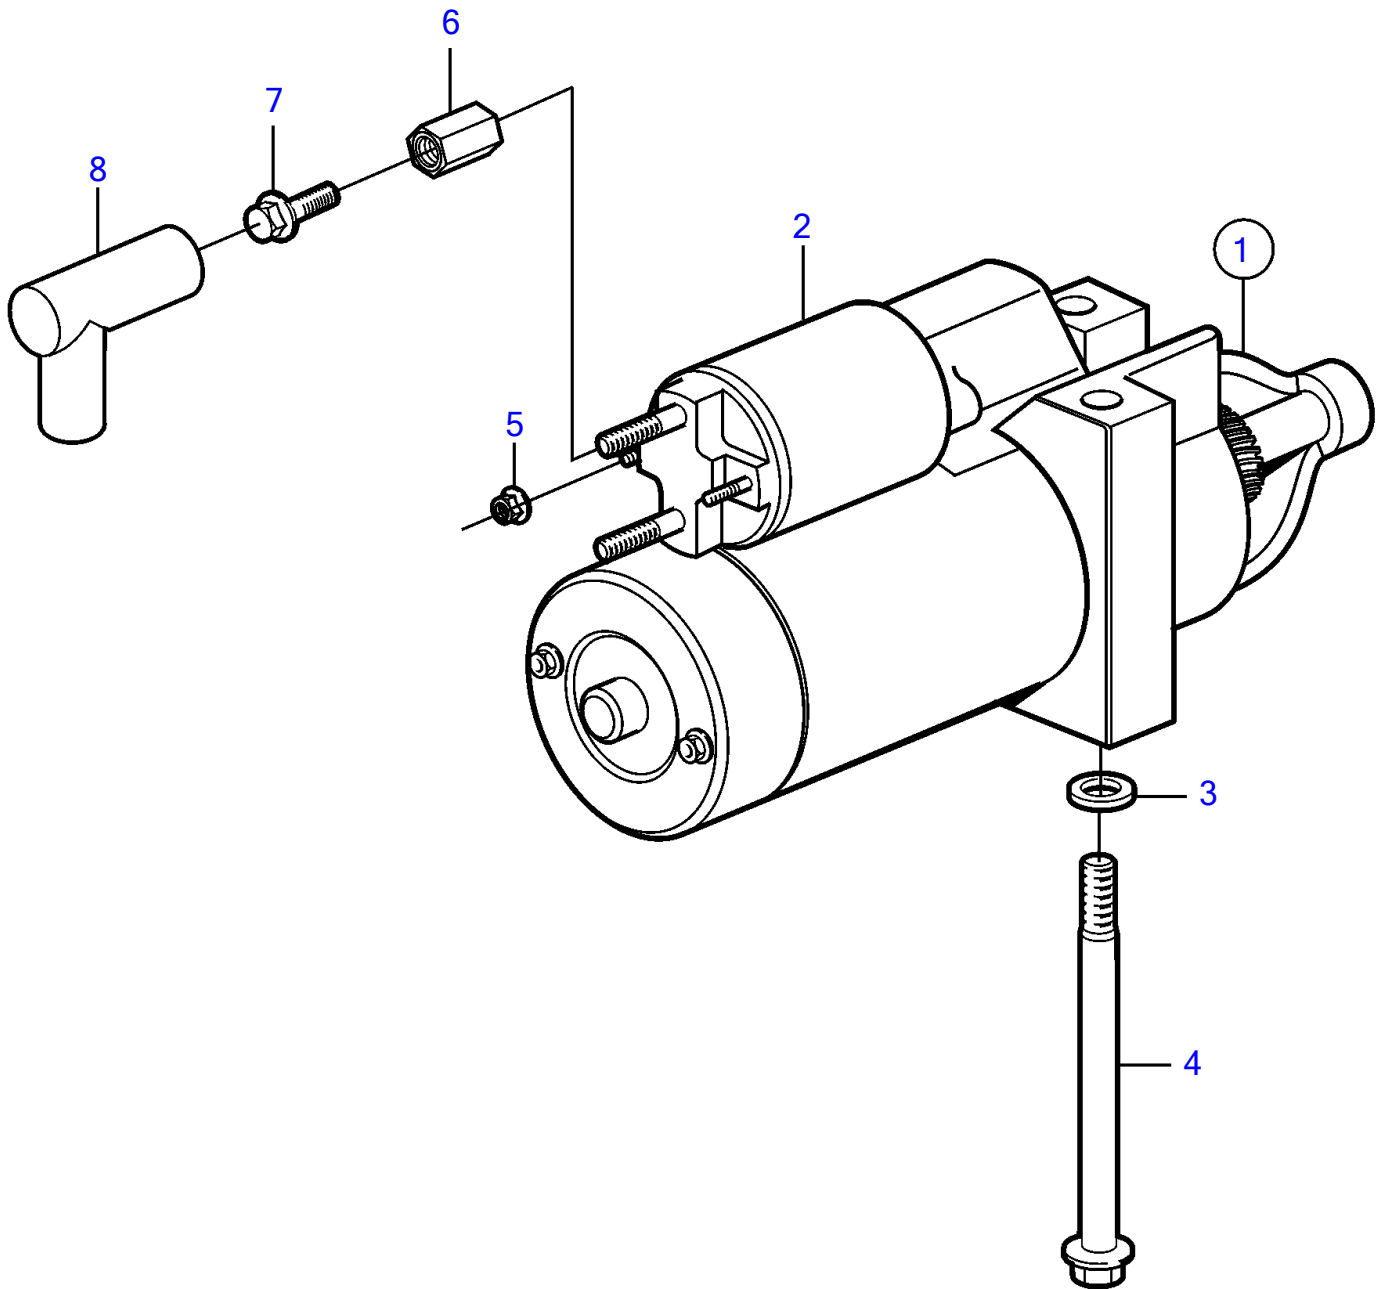

V8-300-E-A, V8-320-E-A

V8-300-E-A, V8-320-E-A

REF	PART NO.	QTY	DESCRIPTION
1	3885317	1	Starter motor
2	3810300	1	• Solenoid kit
3	3854496	2	Washer
4	3854752	2	Screw
5	949874	2	Flange lock nut
6	855314	1	Spacer nut
7	947107	1	Flange screw
		1	Flange screw
8	855798	1	Protecting sleeve