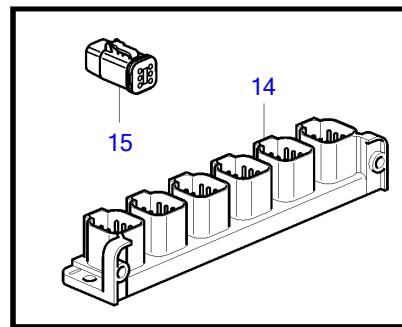

V8-300-E-A, V8-320-E-A

## V8-300-E-A, V8-320-E-A

REF	PART NO.	QTY	DESCRIPTION	SEE SEC.	NOTES
1	21825662	1	Cable		Y-split, multisensor
2	21427463	1	Cable		Auxiliary relay
3	977184	1	• Housing		
4	873765	1	Relay		12V
5	3889410	1	Extension cable'verl		L=1.5m
	3842733	1	Extension cable'verl		L=3.0m
	3842734	1	Extension cable'verl		L=5.0m
	3842735	1	Extension cable'verl		L=7.0m
	3842736	1	Extension cable'verl		L=9.0m
	3842737	1	Extension cable'verl		L=11.0m
	21172469	1	Extension cable'verl		L=20m
	21172470	1	Extension cable'verl		L=40m
6	21421945	1	Cable		Steering adapter
7	3588972	1	Cable kit		Y-connector bus cable, 6-pole., L=0.5m
	874960	2	• Housing		
	874959	1	• Housing		
8	3886666	1	Cable, multilink		L=1.5m
	21166002	1	Wiring harness, multilink		7m
	21166003	1	Wiring harness, multilink		9m
	21166004	1	Wiring harness, multilink		13m
9	3588206	1	Cable kit, y-split		
10	21865234	1	Cable		L=1.5m
	874789	1	Cable kit		L=5.0m
	889550	1	Cable		L=7.0m
	889551	1	Cable		L=9.0m
	889552	1	Cable		L=11.0m
	888013	1	Cable		L=13.0m
11	21460908	1	Converter		A-can converter
12	21480272	1	Cable		Extension cable, 6 pin. 1.5m, steering
13	3848966	1	Control unit		Dimmer unit
			• Bulletin P-38-1-1	P-38-1-1-EN	ADU - Automatic Dimmer Unit
14	21469055	1	Connection block		Multi-link hub
15	21825714	1	Terminal		
16	21287072		Wiring harness		T-cable, Multi-link hub
	874960	3	• Housing		
17	21427460	1	Cable		T-cable, Datalink
18	874759	1	Extension cable'verl		extension cable, Easy-link gauges, L=1.0m
	3807043	1	Extension cable'verl		extension cable, Easy-link gauges, L=3.0m