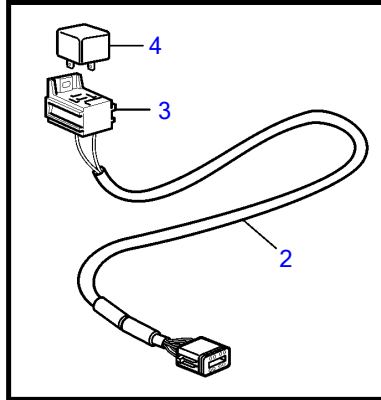

## V8-300-E-A, V8-320-E-A

REF	PART NO.	QTY	DESCRIPTION	SEE SEC.	NOTES
1	21825662	1	Cable		Y-split, multisensor
2	21427463	1	Cable		Auxiliary relay
3	977184	1	• Housing		
4	873765	1	Relay		12V
5	3889410	1	Extension cable'verl		L=1.5m
	3842733	1	Extension cable'verl		L=3.0m
	3842734	1	Extension cable'verl		L=5.0m
	3842735	1	Extension cable'verl		L=7.0m
	3842736	1	Extension cable'verl		L=9.0m
	3842737	1	Extension cable'verl		L=11.0m
	21172469	1	Extension cable'verl		L=20m
	21172470	1	Extension cable'verl		L=40m
6	21421945	1	Cable		Steering adapter
7	3588972	1	Cable kit		Y-connector bus cable, 6-pole., L=0.5m
	874960	2	• Housing		
	874959	1	• Housing		
8	3886666	1	Cable, multilink		L=1.5m
	21166002	1	Wiring harness, multilink		7m
	21166003	1	Wiring harness, multilink		9m
	21166004	1	Wiring harness, multilink		13m
9	3588206	1	Cable kit, y-split		
10	21865234	1	Cable		L=1.5m
	874789	1	Cable kit		L=5.0m
	889550	1	Cable		L=7.0m
	889551	1	Cable		L=9.0m
	889552	1	Cable		L=11.0m
	888013	1	Cable		L=13.0m
11	21460908	1	Converter		A-can converter
12	21480272	1	Cable		Extension cable, 6 pin. 1.5m, steering
13	3848966	1	Control unit		Dimmer unit
			• Bulletin P-38-1-1	P-38-1-1-EN	ADU - Automatic Dimmer Unit
14	21469055	1	Connection block		Multi-link hub
15	21825714	1	Terminal		
16	21287072		Wiring harness		T-cable, Multi-link hub
	874960	3	• Housing		
17	21427460	1	Cable		T-cable, Datalink
18	874759	1	Extension cable'verl		extension cable, Easy-link gauges, L=1.0m
	3807043	1	Extension cable'verl		extension cable, Easy-link gauges, L=3.0m