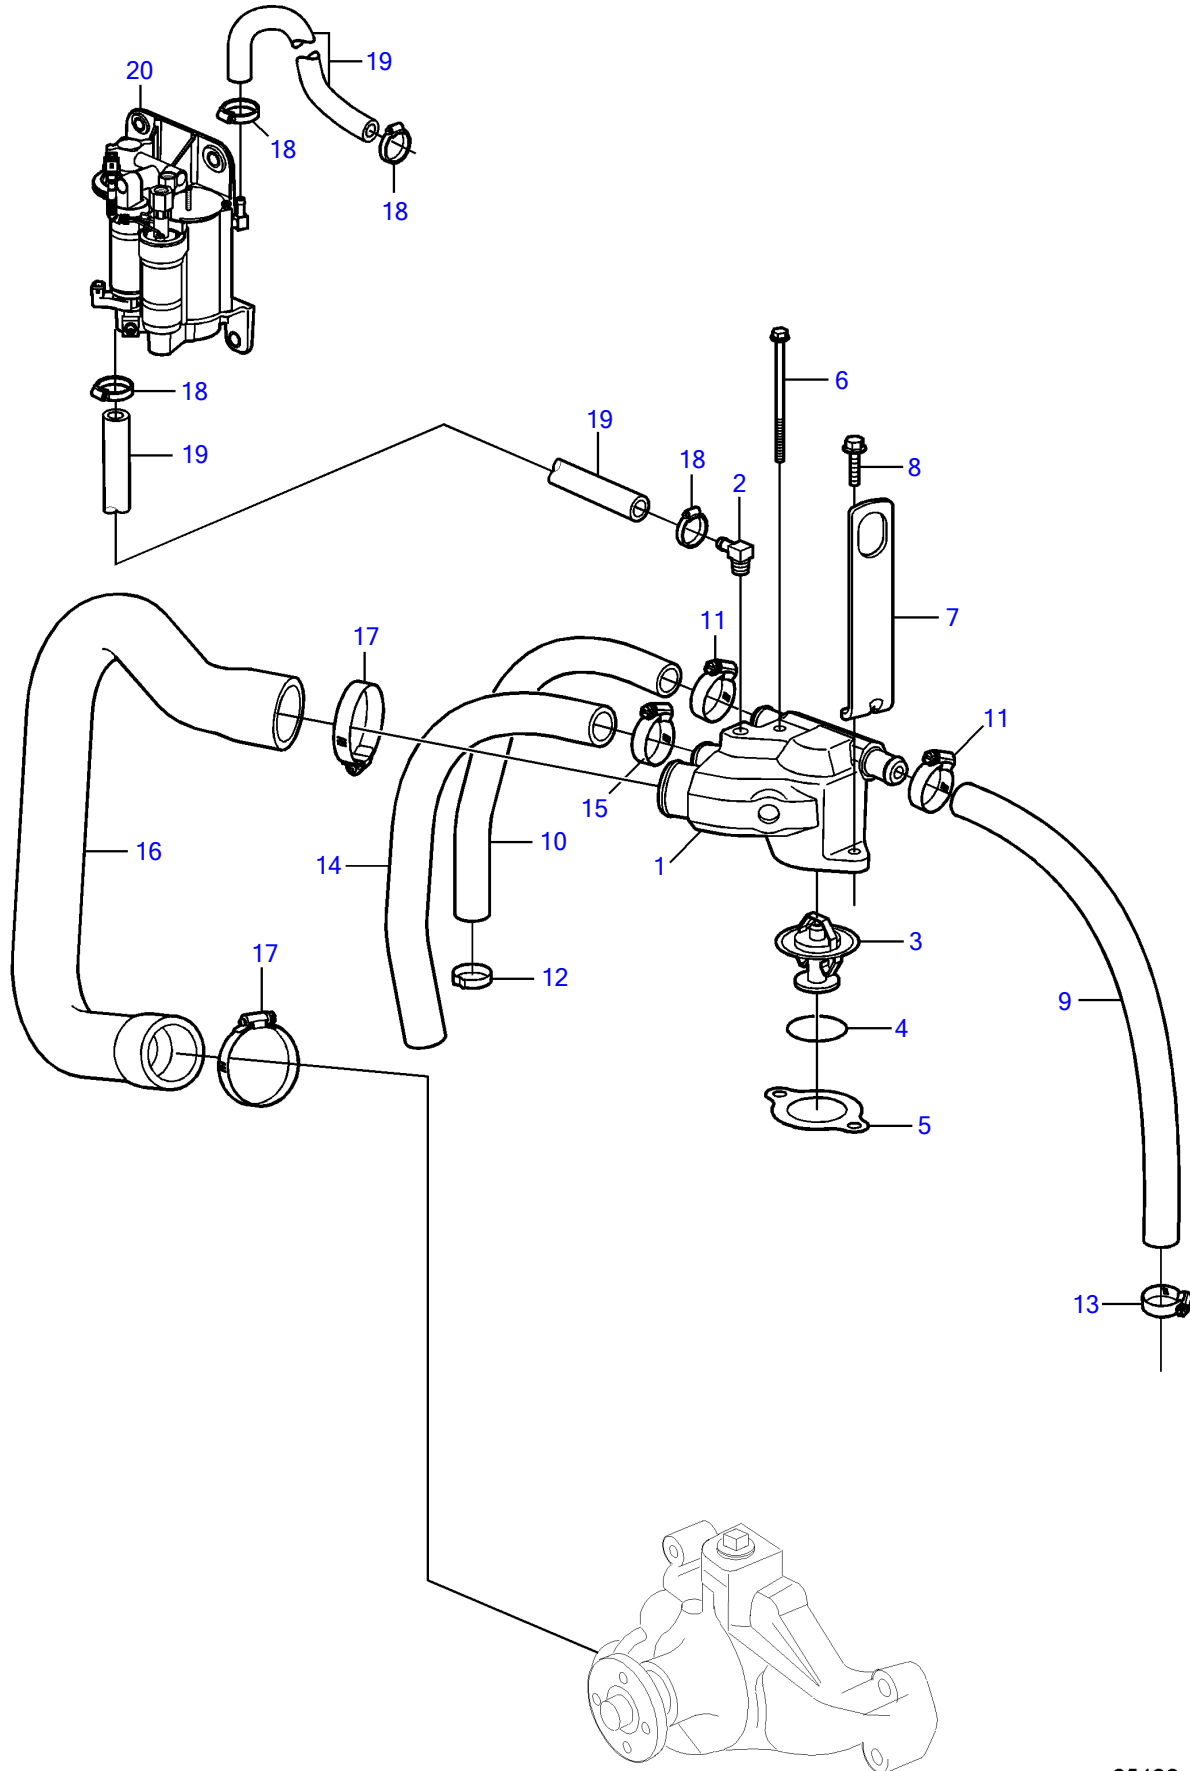

V8-300-E-A, V8-320-E-A

V8-300-E-A, V8-320-E-A

REF	PART NO.	QTY	DESCRIPTION	NOTES
1	3589553	1	Thermostat housing	
2	3853597	1	Elbow	
3	3587597	1	Thermostat	
4	983944	1	O-ring	
5	3852111	1	Gasket	
6	968842	1	Flange screw	
7	3593503	1	Bracket	
8	946671	1	Flange screw	
9	21545765	1	Hose	Exhaust, Port
10	3862536	1	Hose	Exhaust, Starboard
11	3863439	2	Hose clamp	
12	(982715)	1	Clamp	Obsolete part
13	(982715)	1	Clamp	Obsolete part
14	3817817	1	Hose	Seawater pump
15	3863441	1	Hose clamp	
16	3862523	1	Hose	
17	3863438	2	Hose clamp	
18	3860413	4	Hose clamp	
19	3862550	2	Hose	
20		1	Fuel pump	