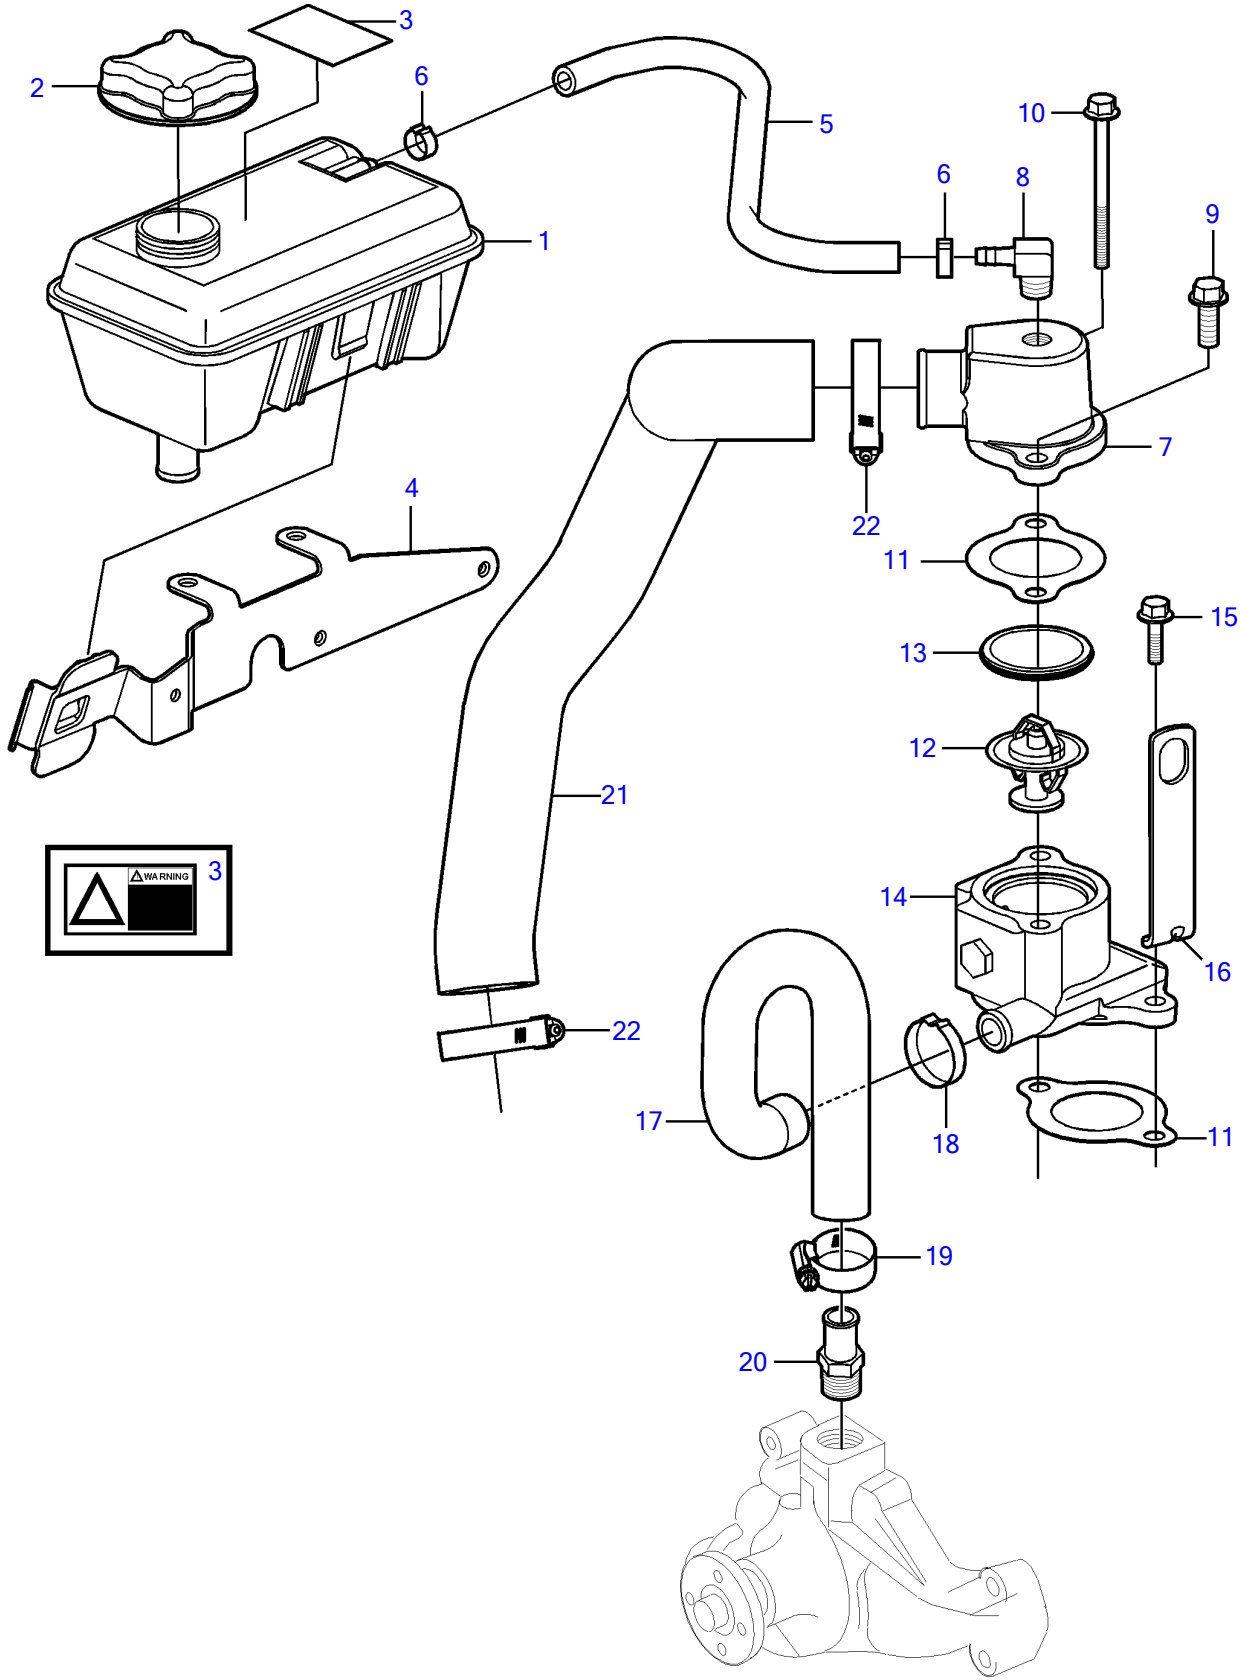

V8-300-E-A, V8-320-E-A

V8-300-E-A, V8-320-E-A

REF	PART NO.	QTY	DESCRIPTION	SEE SEC.	NOTES
1	861105	1	Expansion tank		
			• Bulletin P-18-4-4	P-18-4-4-EN	Coolant Recommendations for Gas Engines
			• Bulletin p-26-1-7	p-26-1-7-EN	Coolant Capacity, FWC Gas Engines
2	1674083	1	Pressure cap		
3	3858552	1	Decal		Warning!
4	3842583	1	Bracket		
5	3860955	1	Hose		
6	3860413	1	Hose clamp		
	982643	1	Clamp		Oetiker
7	3860555	1	Thermostat housing		
8	3860585	1	Elbow nipple		
9	3860163	1	Flange screw		
10	969189	1	Flange screw		
11	3852111	2	Gasket		
12	3831426	1	Thermostat kit		
13	416033	1	• Sealing ring		
14	3851384	1	Thermostat housing		
15	946671	1	Flange screw		
16	3593503	1	Bracket		
17	3862852	1	Hose		
18	982716	1	Clamp		
19	3863439	1	Hose clamp		
20	983744	1	Hose nipple		
21	3841899	1	Hose		
22	3812304	2	Hose clamp		