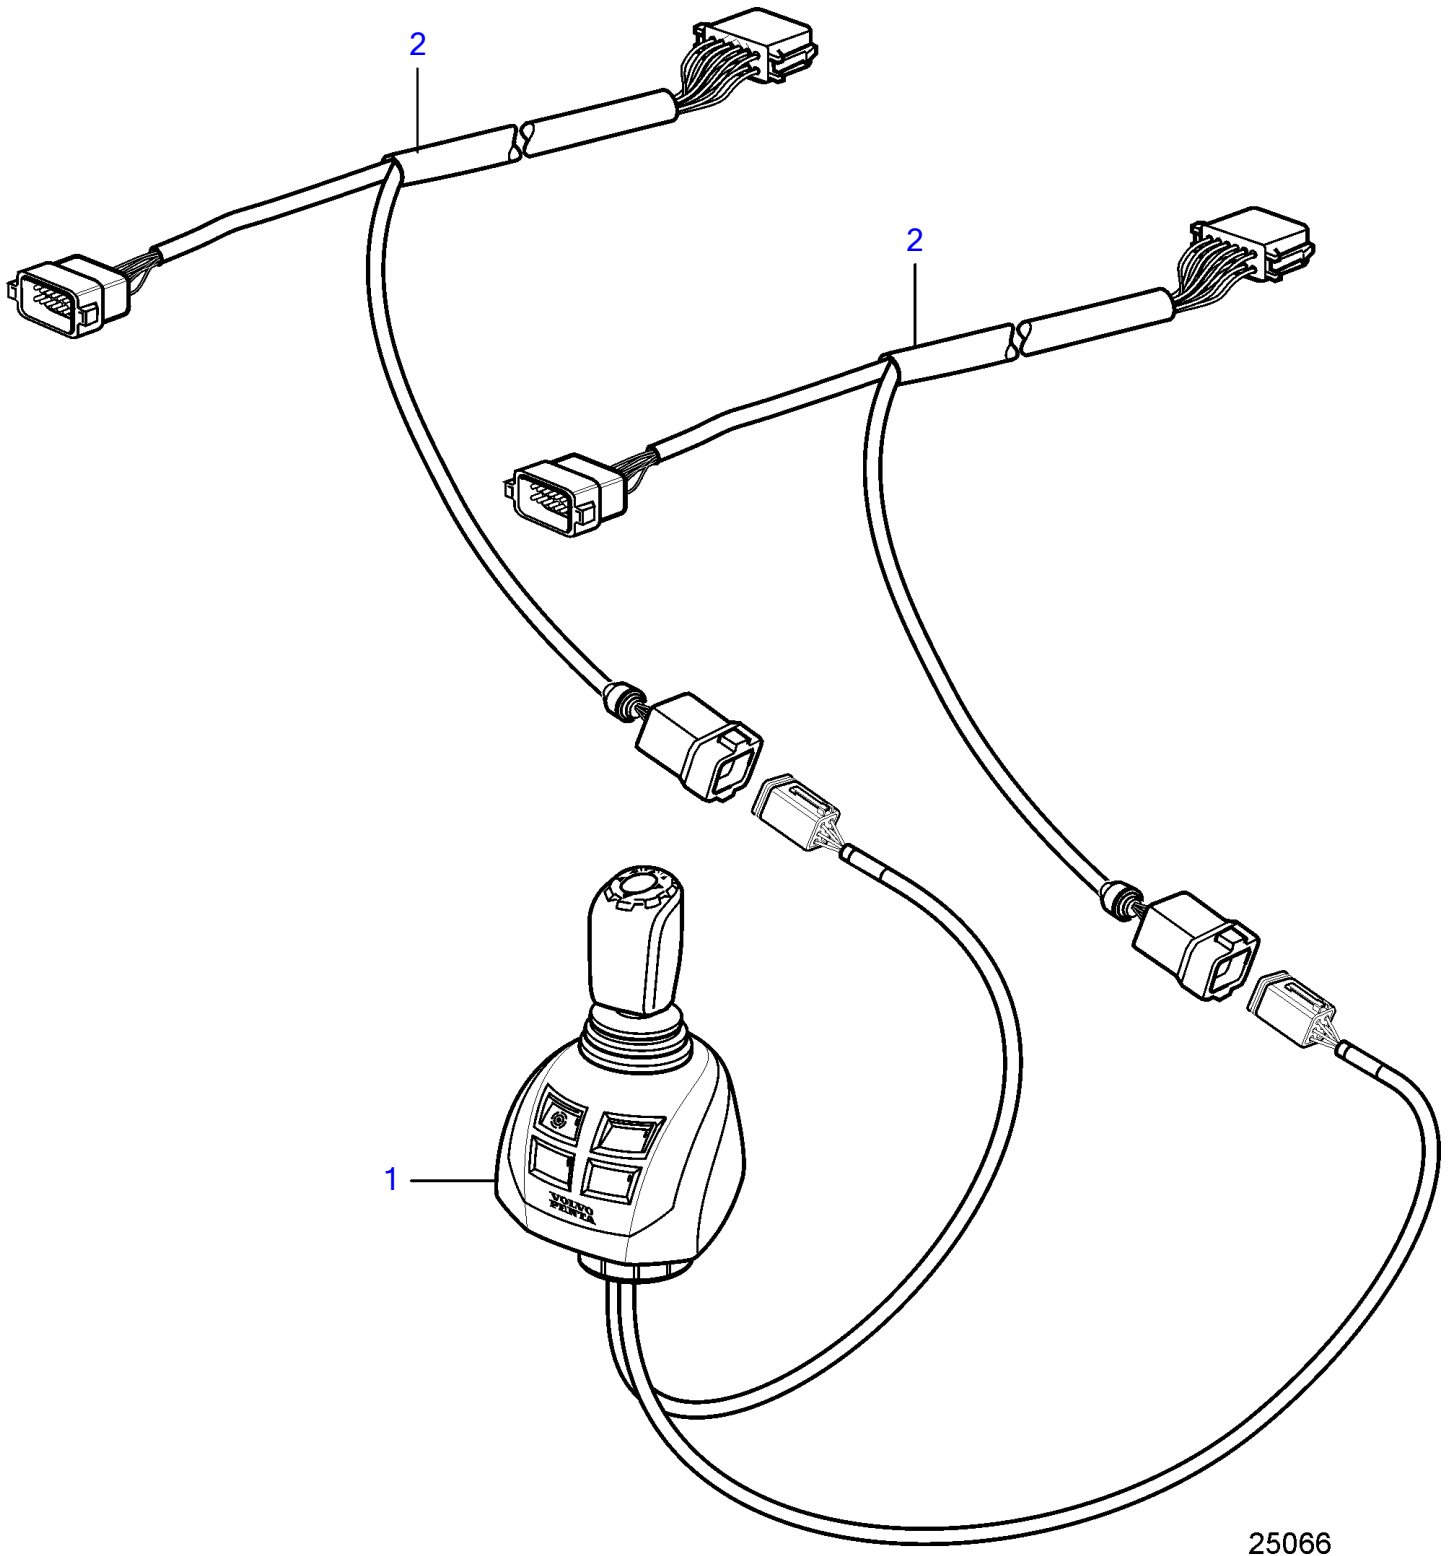

V8-300-E-A, V8-320-E-A

V8-300-E-A, V8-320-E-A

REF	PART NO.	QTY	DESCRIPTION
1	21846898	1	Control knob
2	21421926	2	• Cable

47702829-27-37391

25066

Upd:2014-07-01

V8-300-E-A, V8-320-E-A

**VOLVO
PENTA**