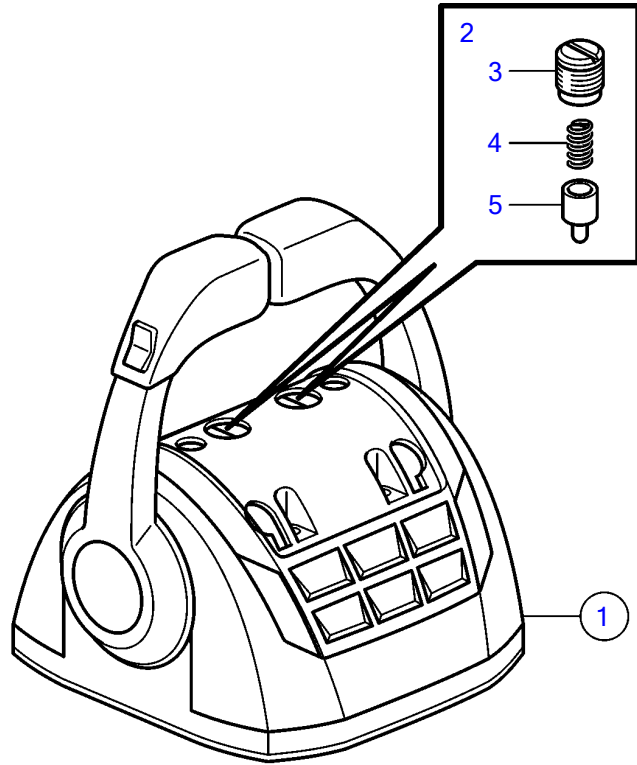

V8-300-E-A, V8-320-E-A

V8-300-E-A, V8-320-E-A

REF	PART NO.	QTY	DESCRIPTION	NOTES
1	22071864	1	Control lever	Replaced by 22295682
	22295682	1	Control lever	
	3586259	2	Software	Vodia-programming. This p/n can not be ordered, but will be used for invoicing.
	3586261	2	Software	Warehouse programming. This p/n can not be ordered, but will be used for invoicing.
2	21526920	1	• Spare parts kit, position sensor	
3		1	• • Tensioner	M14
4		1	• • Spring	
5		1	• • Pin	
6	21461720	1	• Installation kit, mounting bracket	
7	995042	4	• • Hex. socket screw	
8	994821	4	• • Hex. socket screw	
9	(21461704)	1	• • Bracket	Obsolete part
10		1	• • Gasket	
11	940275	4	• • Washer	
12	984456	4	• • Lock nut	
13	21527169	1	• Kit, plastic parts	
14		2	• • Handle	
15	(21461681)	1	• • Cover	Obsolete part
16		2	• • Hub cap	
17	21766371	1	Kit	
18		1	• Knob	
		1	• Knob	
19		2	• Cover	
20	21461675	1	Cable holder	