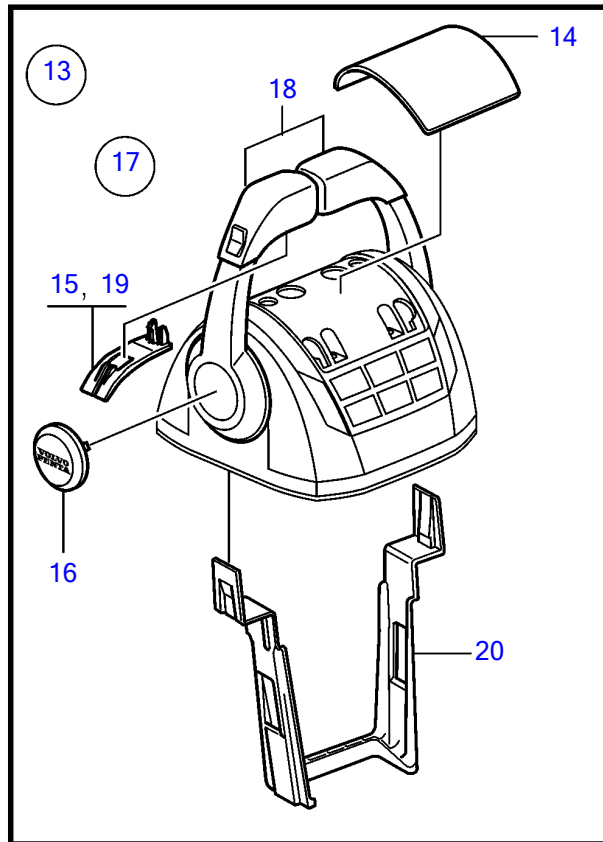

V8-300-E-A, V8-320-E-A

V8-300-E-A, V8-320-E-A

REF	PART NO.	QTY	DESCRIPTION	NOTES
1	22071864	1	Control lever	Replaced by 22295682
	22295682	1	Control lever	
	3586259	2	Software	Vodia-programming. This p/n can not be ordered, but will be used for invoicing.
	3586261	2	Software	Warehouse programming. This p/n can not be ordered, but will be used for invoicing.
2	21526920	1	• Spare parts kit, position sensor	
3		1	• • Tensioner	M14
4		1	• • Spring	
5		1	• • Pin	
6	21461720	1	• Installation kit, mounting bracket	
7	995042	4	• • Hex. socket screw	
8	994821	4	• • Hex. socket screw	
9	(21461704)	1	• • Bracket	Obsolete part
10		1	• • Gasket	
11	940275	4	• • Washer	
12	984456	4	• • Lock nut	
13	21527169	1	• Kit, plastic parts	
14		2	• • Handle	
15	(21461681)	1	• • Cover	Obsolete part
16		2	• • Hub cap	
17	21766371	1	Kit	
18		1	• Knob	
		1	• Knob	
19		2	• Cover	
20	21461675	1	Cable holder	

47702829-27-37702

27596

Upd:2014-07-01

V8-300-E-A, V8-320-E-A

VOLVO
PENTA