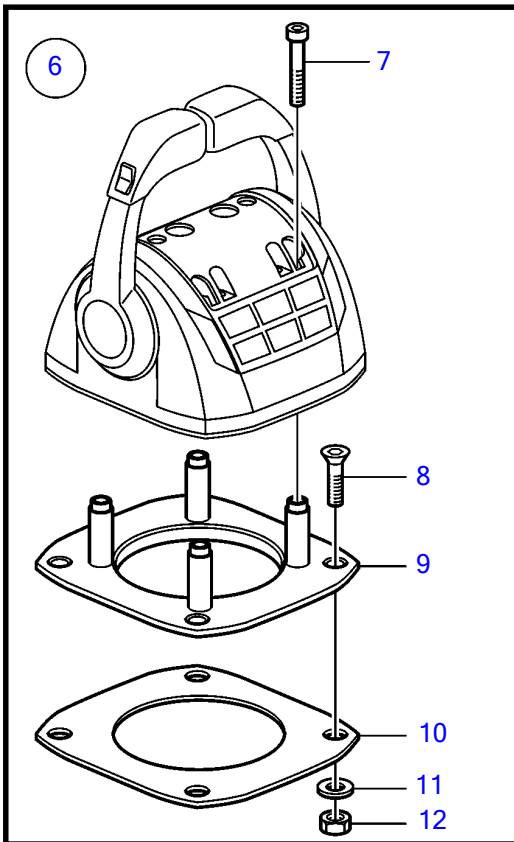

V8-300-E-A, V8-320-E-A

V8-300-E-A, V8-320-E-A

REF	PART NO.	QTY	DESCRIPTION	NOTES
1	22071864	1	Control lever	Replaced by 22295682
	22295682	1	Control lever	
	3586259	2	Software	Vodia-programming. This p/n can not be ordered, but will be used for invoicing.
	3586261	2	Software	Warehouse programming. This p/n can not be ordered, but will be used for invoicing.
2	21526920	1	• Spare parts kit, position sensor	
3		1	• • Tensioner	M14
4		1	• • Spring	
5		1	• • Pin	
6	21461720	1	• Installation kit, mounting bracket	
7	995042	4	• • Hex. socket screw	
8	994821	4	• • Hex. socket screw	
9	(21461704)	1	• • Bracket	Obsolete part
10		1	• • Gasket	
11	940275	4	• • Washer	
12	984456	4	• • Lock nut	
13	21527169	1	• Kit, plastic parts	
14		2	• • Handle	
15	(21461681)	1	• • Cover	Obsolete part
16		2	• • Hub cap	
17	21766371	1	Kit	
18		1	• Knob	
		1	• Knob	
19		2	• Cover	
20	21461675	1	Cable holder	

47702829-27-37702

27596

Upd:2014-07-01

V8-300-E-A, V8-320-E-A

VOLVO
PENTA