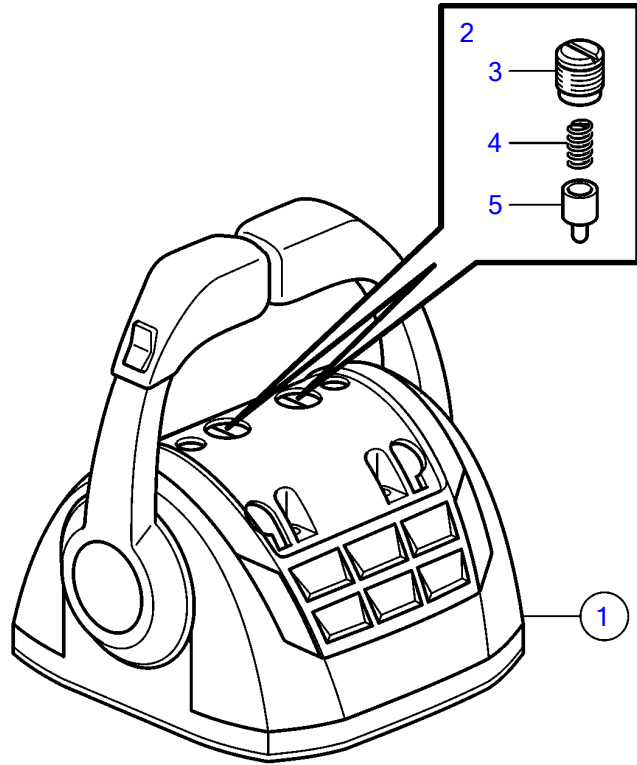

V8-300-E-A, V8-320-E-A

V8-300-E-A, V8-320-E-A

REF	PART NO.	QTY	DESCRIPTION	NOTES
1	21730160	1	Control lever	
	3586259	2	Software	Vodia-programming. This p/n can not be ordered, but will be used for invoicing.
	3586261	2	Software	Warehouse programming. This p/n can not be ordered, but will be used for invoicing.
2	21526920	1	• Spare parts kit, position sensor	
3		1	• • Tensioner	M14
4		1	• • Spring	
5		1	• • Pin	
6	21526948	1	• Kit, mounting bracket	
7	995042	4	• • Hex. socket screw	
8	994821	4	• • Hex. socket screw	
9	(21461704)	1	• • Bracket	Obsolete part
10		1	• • Gasket	
11	940275	4	• • Washer	
12	984456	4	• • Lock nut	
13	21527169	1	• Kit, plastic parts	
14	(21461681)	1	• • Cover	Obsolete part
15		2	• • Handle	
16		2	• • Hub cap	
17	21766371	1	Kit	
18		1	• Knob	
		1	• Knob	
19		2	• Cover	
20	21461675	1	Cable holder	