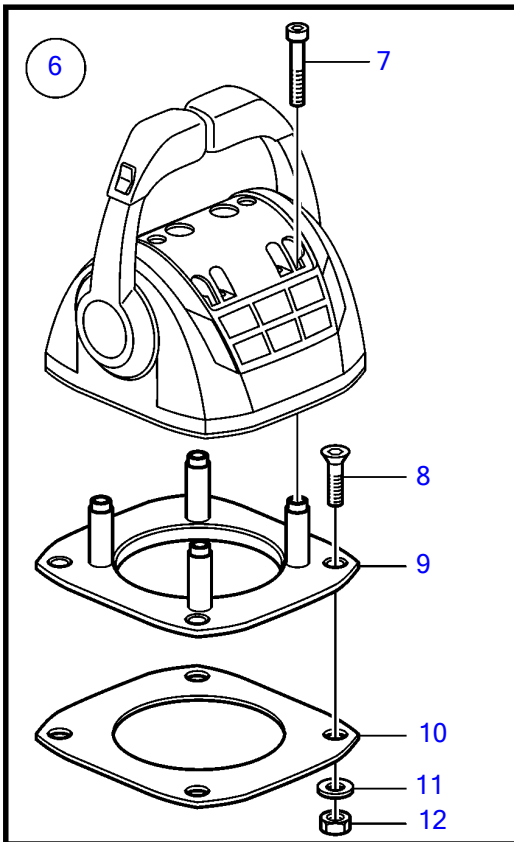

V8-300-E-A, V8-320-E-A

V8-300-E-A, V8-320-E-A

REF	PART NO.	QTY	DESCRIPTION	NOTES
1	21730160	1	Control lever	
	3586259	2	Software	Vodia-programming. This p/n can not be ordered, but will be used for invoicing.
	3586261	2	Software	Warehouse programming. This p/n can not be ordered, but will be used for invoicing.
2	21526920	1	• Spare parts kit, position sensor	
3		1	• • Tensioner	M14
4		1	• • Spring	
5		1	• • Pin	
6	21526948	1	• Kit, mounting bracket	
7	995042	4	• • Hex. socket screw	
8	994821	4	• • Hex. socket screw	
9	(21461704)	1	• • Bracket	Obsolete part
10		1	• • Gasket	
11	940275	4	• • Washer	
12	984456	4	• • Lock nut	
13	21527169	1	• Kit, plastic parts	
14	(21461681)	1	• • Cover	Obsolete part
15		2	• • Handle	
16		2	• • Hub cap	
17	21766371	1	Kit	
18		1	• Knob	
		1	• Knob	
19		2	• Cover	
20	21461675	1	Cable holder	