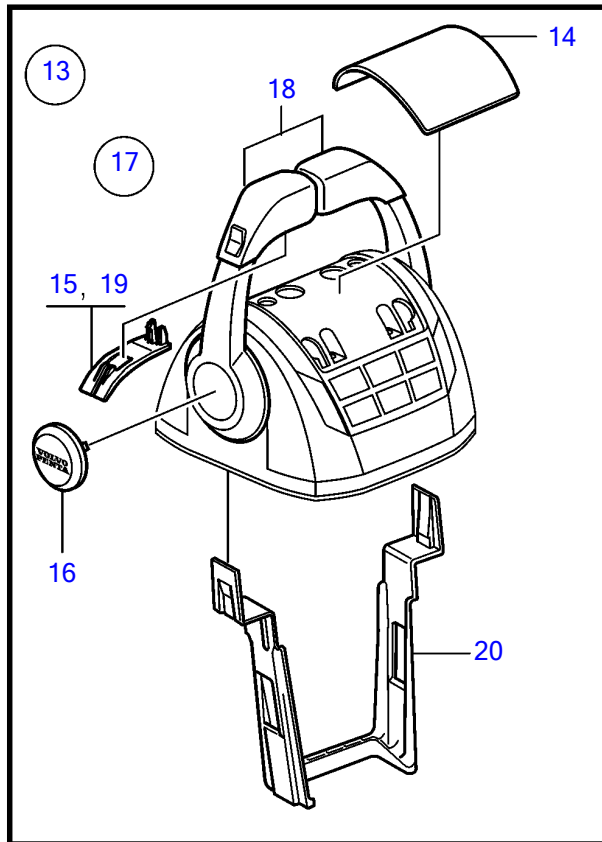

V8-300-E-A, V8-320-E-A

V8-300-E-A, V8-320-E-A

REF	PART NO.	QTY	DESCRIPTION	NOTES
1	21730160	1	Control lever	
	3586259	2	Software	Vodia-programming. This p/n can not be ordered, but will be used for invoicing.
	3586261	2	Software	Warehouse programming. This p/n can not be ordered, but will be used for invoicing.
2	21526920	1	• Spare parts kit, position sensor	
3		1	• • Tensioner	M14
4		1	• • Spring	
5		1	• • Pin	
6	21526948	1	• Kit, mounting bracket	
7	995042	4	• • Hex. socket screw	
8	994821	4	• • Hex. socket screw	
9	(21461704)	1	• • Bracket	Obsolete part
10		1	• • Gasket	
11	940275	4	• • Washer	
12	984456	4	• • Lock nut	
13	21527169	1	• Kit, plastic parts	
14	(21461681)	1	• • Cover	Obsolete part
15		2	• • Handle	
16		2	• • Hub cap	
17	21766371	1	Kit	
18		1	• Knob	
		1	• Knob	
19		2	• Cover	
20	21461675	1	Cable holder	