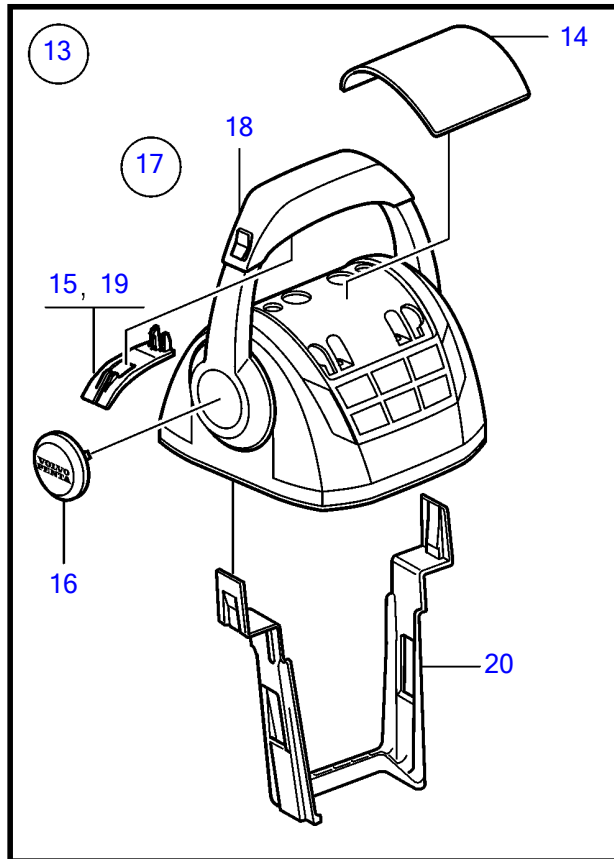

## V8-300-E-A, V8-320-E-A

REF	PART NO.	QTY	DESCRIPTION	NOTES
1	21730157	1	Control lever	
	3586259	1	Software	Vodia-programming. This p/n can not be ordered, but will be used for invoicing.
	3586261	1	Software	Warehouse programming. This p/n can not be ordered, but will be used for invoicing.
2	21526920	1	• Spare parts kit, position sensor	
3		1	• • Tensioner	
4		1	• • Spring	
5		1	• • Pin	
6	21526948	1	• Kit, mounting bracket	
7	995042	4	• • Hex. socket screw	
8	994821	4	• • Hex. socket screw	
9	(21461704)	1	• • Bracket	Obsolete part
10		1	• • Gasket	
11	940275	4	• • Washer	
12	984456	4	• • Lock nut	
13	21527169	1	• Kit, plastic parts	
14	(21461681)	1	• • Cover	Obsolete part
15		2	• • Handle	
16		2	• • Hub cap	
17	21758955	1	Kit	
18		1	• Knob	
19		2	• Cover	
20	21461675	1	Cable holder	