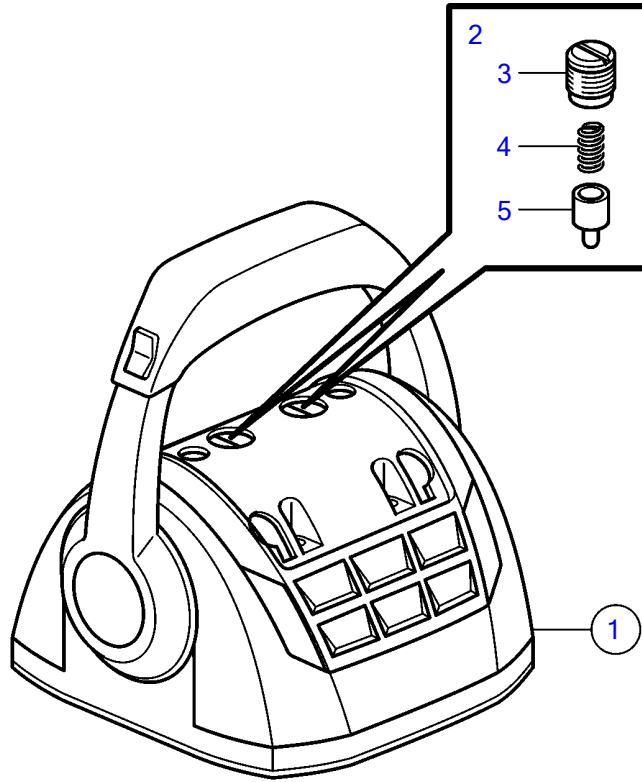

## V8-300-E-A, V8-320-E-A

REF	PART NO.	QTY	DESCRIPTION	NOTES
1	21730157	1	Control lever	
	3586259	1	Software	Vodia-programming. This p/n can not be ordered, but will be used for invoicing.
	3586261	1	Software	Warehouse programming. This p/n can not be ordered, but will be used for invoicing.
2	21526920	1	• Spare parts kit, position sensor	
3		1	• • Tensioner	
4		1	• • Spring	
5		1	• • Pin	
6	21526948	1	• Kit, mounting bracket	
7	995042	4	• • Hex. socket screw	
8	994821	4	• • Hex. socket screw	
9	(21461704)	1	• • Bracket	Obsolete part
10		1	• • Gasket	
11	940275	4	• • Washer	
12	984456	4	• • Lock nut	
13	21527169	1	• Kit, plastic parts	
14	(21461681)	1	• • Cover	Obsolete part
15		2	• • Handle	
16		2	• • Hub cap	
17	21758955	1	Kit	
18		1	• Knob	
19		2	• Cover	
20	21461675	1	Cable holder	