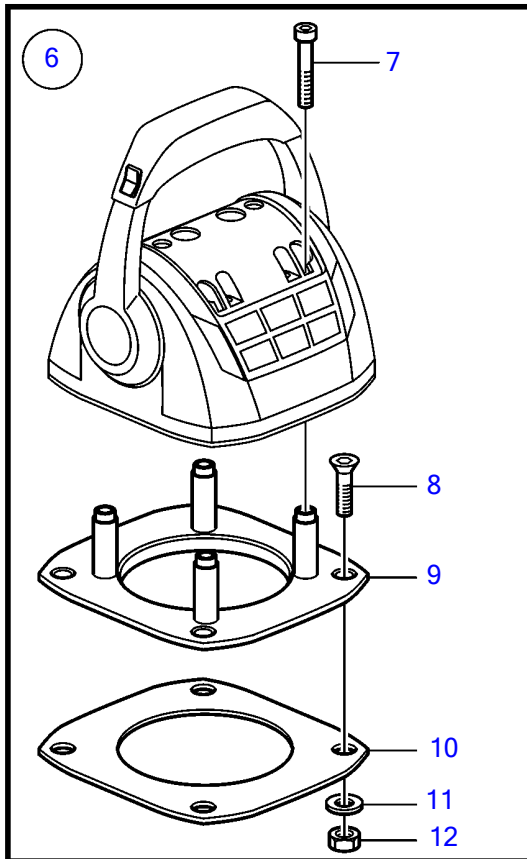

## V8-300-E-A, V8-320-E-A

REF	PART NO.	QTY	DESCRIPTION	NOTES
1	21730157	1	Control lever	
	3586259	1	Software	Vodia-programming. This p/n can not be ordered, but will be used for invoicing.
	3586261	1	Software	Warehouse programming. This p/n can not be ordered, but will be used for invoicing.
2	21526920	1	• Spare parts kit, position sensor	
3		1	• • Tensioner	
4		1	• • Spring	
5		1	• • Pin	
6	21526948	1	• Kit, mounting bracket	
7	995042	4	• • Hex. socket screw	
8	994821	4	• • Hex. socket screw	
9	(21461704)	1	• • Bracket	Obsolete part
10		1	• • Gasket	
11	940275	4	• • Washer	
12	984456	4	• • Lock nut	
13	21527169	1	• Kit, plastic parts	
14	(21461681)	1	• • Cover	Obsolete part
15		2	• • Handle	
16		2	• • Hub cap	
17	21758955	1	Kit	
18		1	• Knob	
19		2	• Cover	
20	21461675	1	Cable holder	