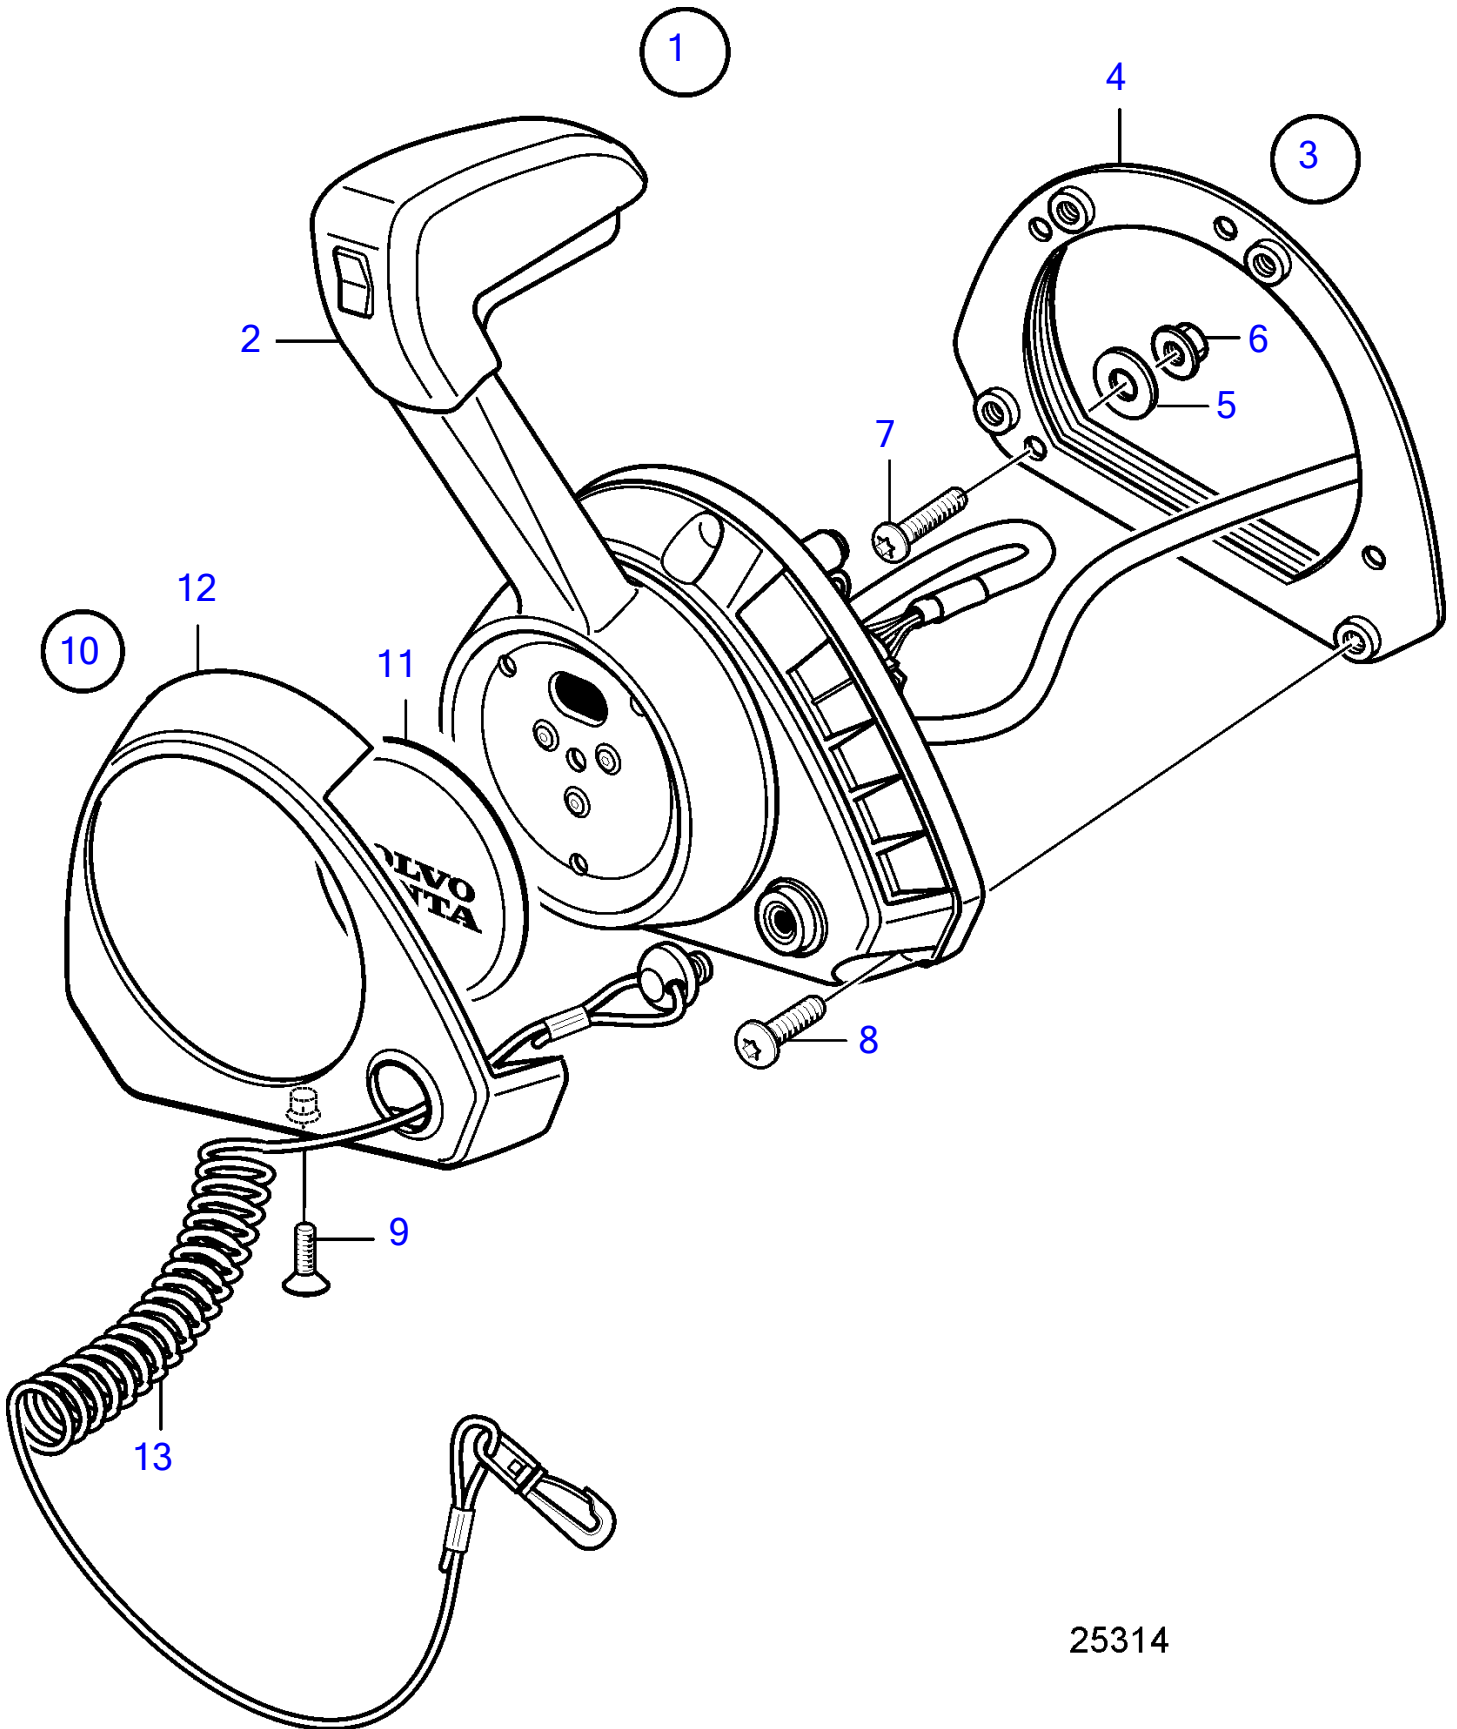

V8-300-E-A, V8-320-E-A

25314

V8-300-E-A, V8-320-E-A

REF	PART NO.	QTY	DESCRIPTION	NOTES
1	21847446	1	Control lever	
	3586259	1	Software	Vodia-programming. This p/n can not be ordered, but will be used for invoicing.
	3586261	1	Software	Warehouse programming. This p/n can not be ordered, but will be used for invoicing.
2		1	• Control lever	
3	21461723	1	• Installation kit	
4	(21461725)	1	• • Bracket	Obsolete part
5	940191	4	• • Washer	
6	966170	4	• • Lock nut	
7	(994914)	4	• • Hex. socket screw	Obsolete part
8	(995201)	4	• • Hex. socket screw	Obsolete part
9	(969868)	1	• • 6 point socket screw	Obsolete part
10	(21572761)	1	• Cover	Obsolete part
11			• • Cover	
12			• • Cover	
13	21552068	1	• Safety strap	

47702829-27-37379

25314

Upd:2014-07-01

V8-300-E-A, V8-320-E-A

VOLVO
PENTA