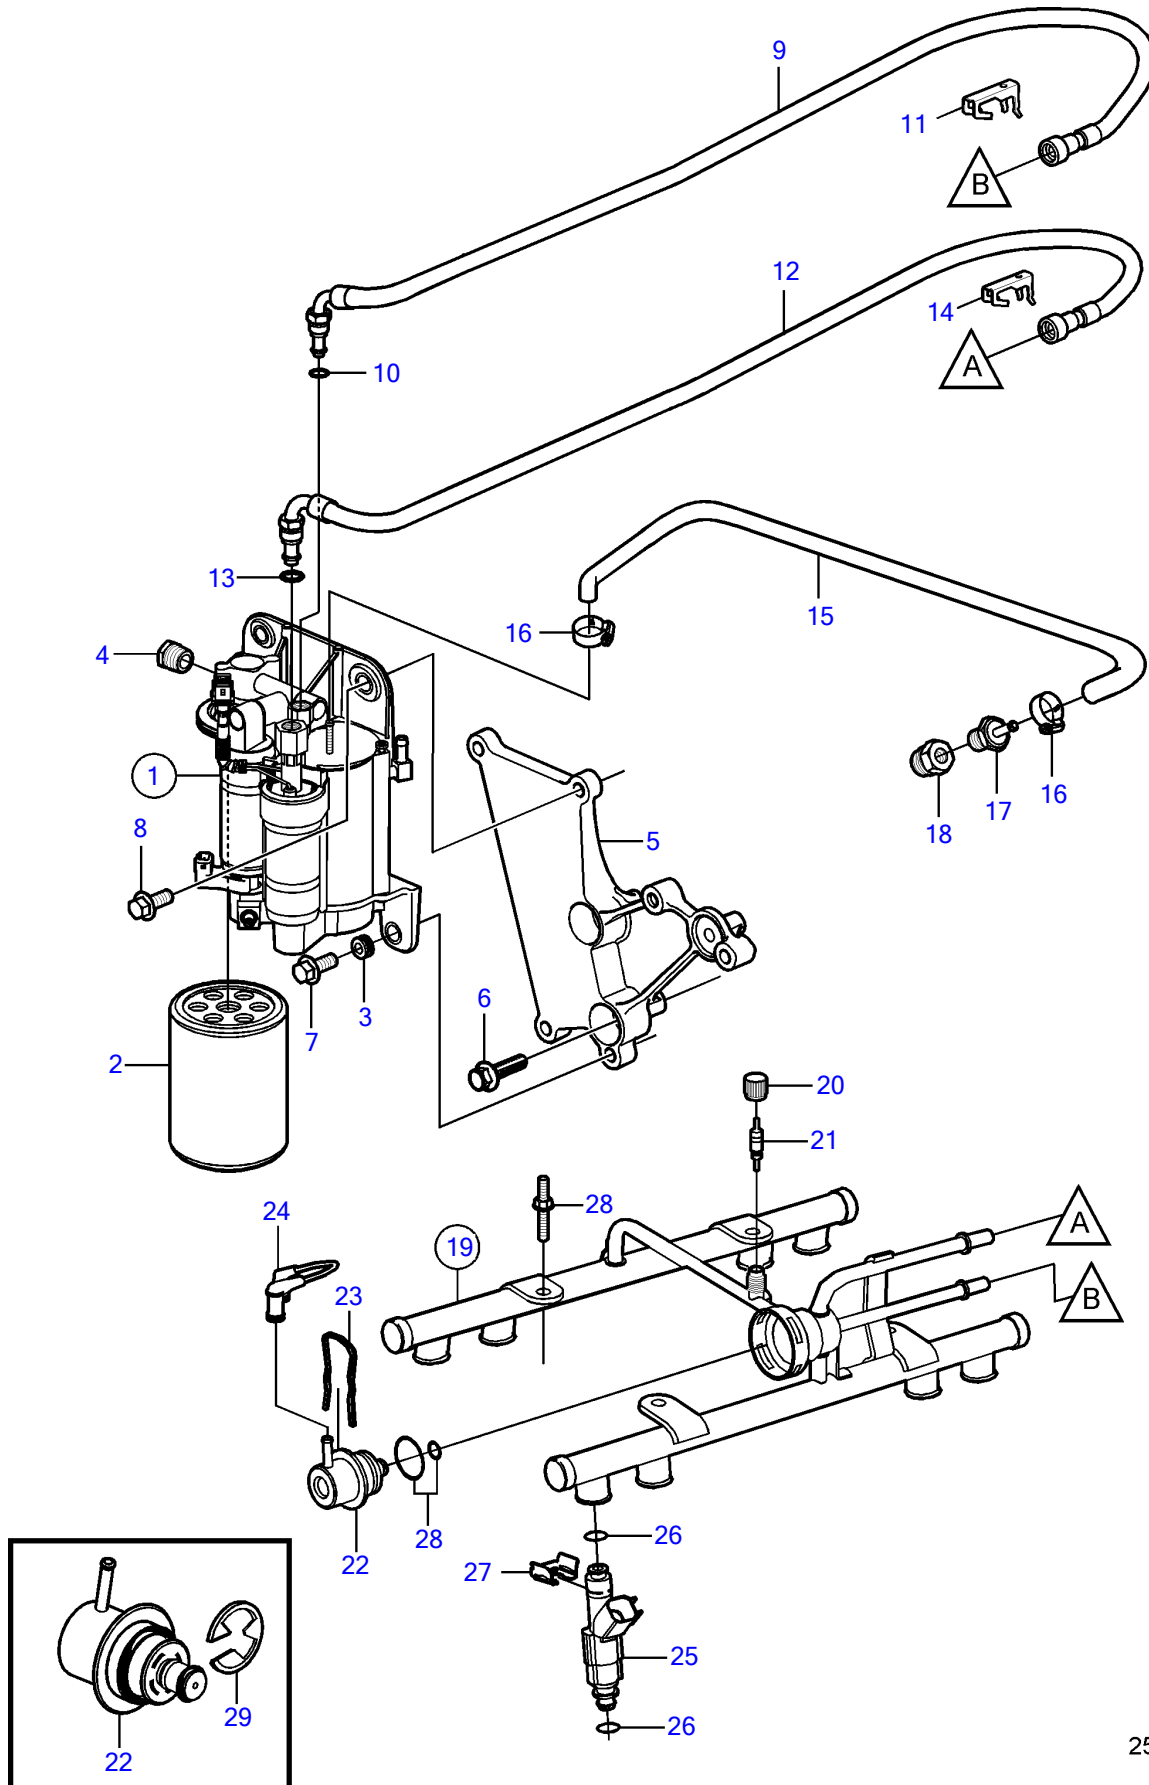

V8-300-A, V8-320-A

25360

V8-300-A, V8-320-A

REF	PART NO.	QTY	DESCRIPTION	SEE SEC.	NOTES
1	21545138	1	Fuel pump		replaced by next part number
	21608511	1	Fuel pump		
	3588865	1	• Fuel pump kit		High pressure fuel pump
2	3847644	1	• Fuel filter		
			• Bulletin P-23-3-4	P-23-3-4-EN	High Capacity Fuel Filter, Gas
			• Bulletin p-18-8-1	p-18-8-1-EN	Volvo Penta Ethanol Fuel treatment
3	3861396	4	• Rubber bushing		
4	3857816	1	Bushing		
5	21358873	1	Bracket		
6	3850753	3	Flange screw		
7	982702	2	Flange screw		
8	946472	2	Flange screw		
9	3888727	1	Fuel hose		
10	3850424	1	• O-ring		
11	3887195	1	Locking clip		
12	3888725	1	Fuel hose		
13	3850423	1	• O-ring		
14	3887198	1	Locking clip		
15	3807072	1	Kit		
		1	• Hose		
16	3860413	2	Hose clamp		
17	3860290	1	Nipple		
18	3861926	1	Tube fitting		
19	3858966	1	Fuel pipe		
20	3858972	1	Cardboard tube		
21	3858971	1	Valve		
22	3858967	1	Governor		
			• Bulletin P-23-7-3	P-23-7-3-EN	Fuel Pressure Regulator, 4.3L, 5.0L, 5.7L
23	3858968	1	Clip		
24	3858974	1	Hose		
25	21141691	8	Injector		
26	3858981	1	O-ring		Includes 16 o-rings for injectors and 2 o-rings for pressure regulator.
27	3858970	8	Retainer		
28	3858973	4	Bolt		
29	21491831	1	Clip		