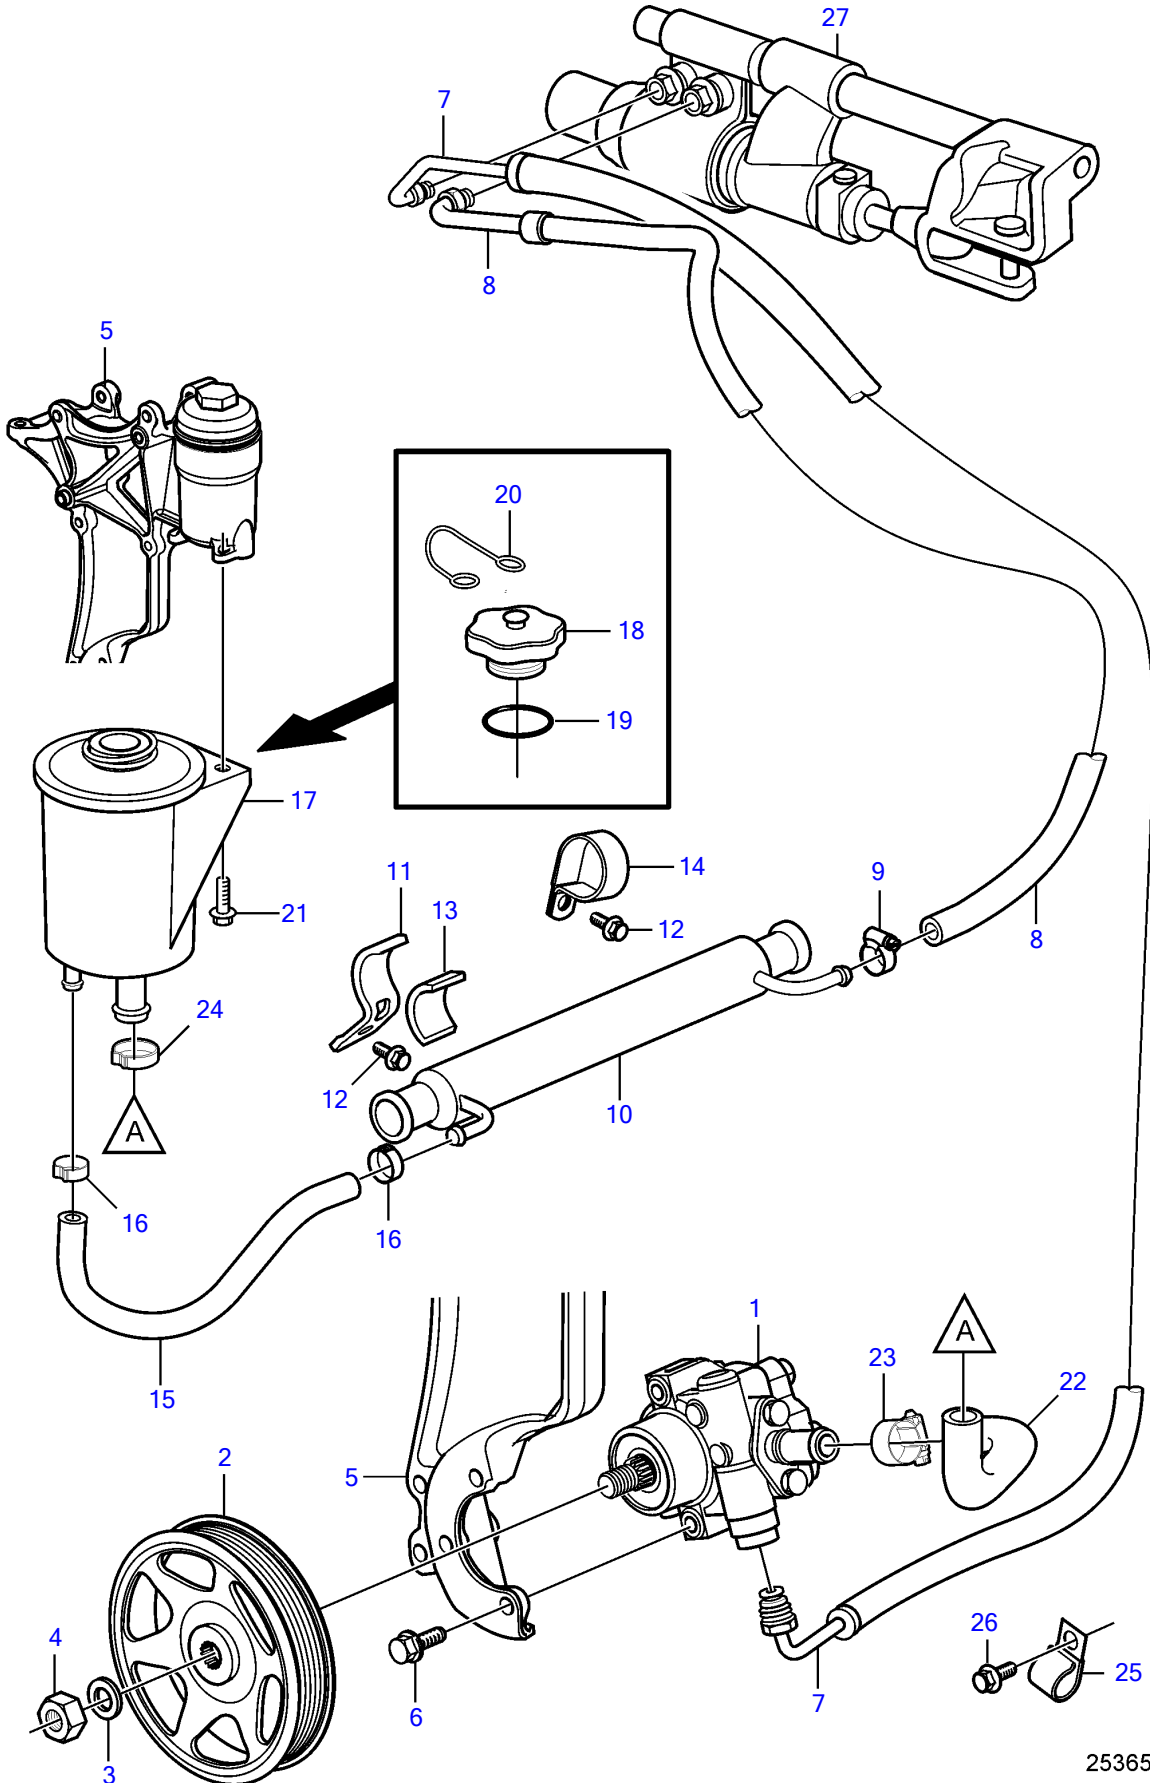

V8-270-E-B

25365

Upd:2014-07-01

25365

47703944-64-36229

V8-270-E-B

REF	PART NO.	QTY	DESCRIPTION	NOTES
1	3887373	1	Power steering pump	
2	3889611	1	Pulley	
3	3889615	1	Washer	
4	3889613	1	Nut	
5	21573817	1	Bracket	
6	3595494	3	Screw	
7	3888739	1	Hose assembly	
8	21452588	1	Hose assembly	
9	3860413	1	Hose clamp	
10	21399019	1	Hydraulic oil cooler	
11	21434106	1	Bracket	Replaced by 3852490
12	3853393	1	Flange screw	
13	21434108	1	Support rubber	
14	3852490	1	Attaching clamp	
15	21399023	1	Hose	
16	982663	2	Hose clamp	
17	3887375	1	Reservoir	
18		1	• Cap	not sold separately
19		1	• O-ring	not sold separately
20		1	• Retainer	not sold separately
21	946544	2	Flange screw	
22	21355283	2	Hose	
23	3853794	2	Hose clamp	
24	980038	1	Hose clamp	replaced by next part number
		1	Hose clamp	
25	(984038)	1	Clamp, J	Obsolete part
26	(3853557)	1	Flange screw	Obsolete part, 3/8" - 16 unc, L=0.75" (19mm)
27		1	Steering cylinder	See drive catalog