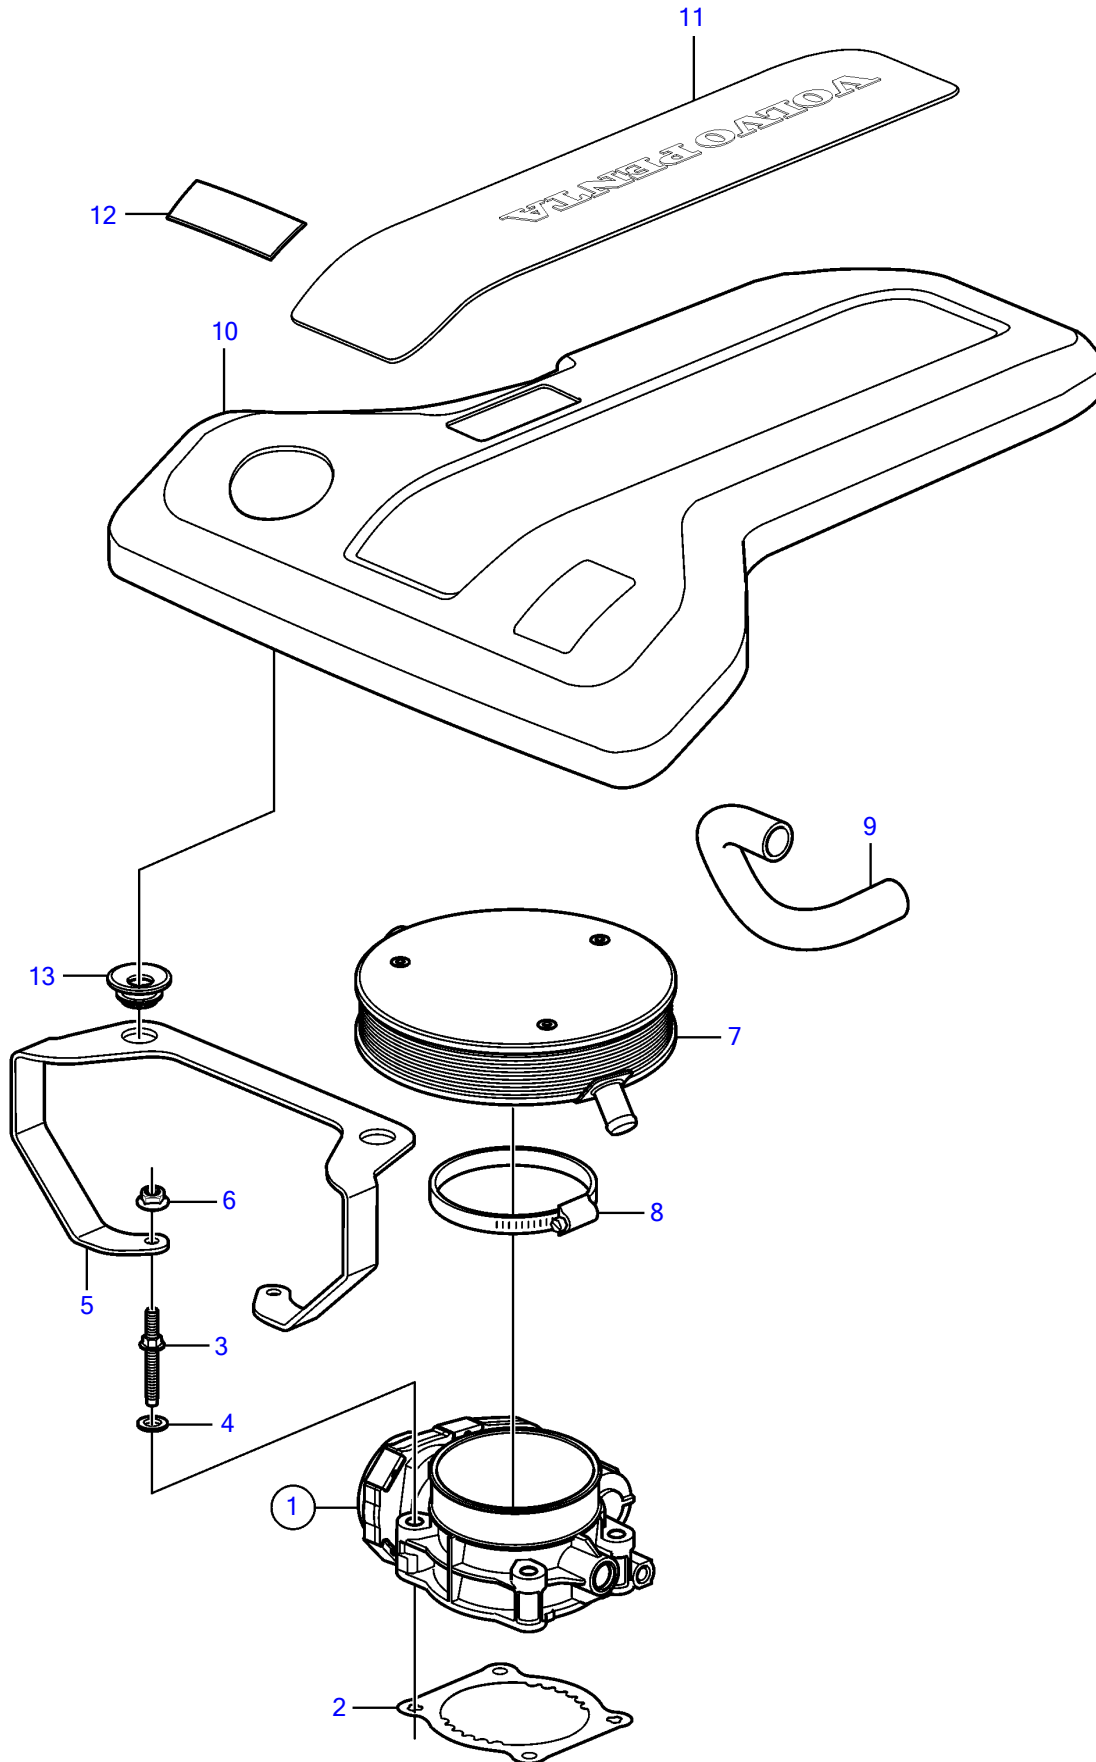

V8-270-E-B

## V8-270-E-B

REF	PART NO.	QTY	DESCRIPTION	NOTES
1	21873904	1	Body, throttle	
		1	• Switch, idle validation	not sold separately
		2	• Sensor kit, throttle position	not sold separately
2	3849022	1	Gasket	
3	3858964	4	Stud	
4		4	• Washer	not sold separately
5	22227155	1	Bracket	
6	981124	2	Flange nut	
7	22059474	1	Flame retainer	
8	21221046	1	Hose clamp	
9	3853546	1	Hose	To valve cover
10	21973467	1	Cover	
11	21670679	1	• Decal	Volvo Penta V8
12	21658913	1	Decal	225
	21658914	1	Decal	270
	21658915	1	Decal	300
	21658916	1	Decal	320
13	21429100	4	Grommet	