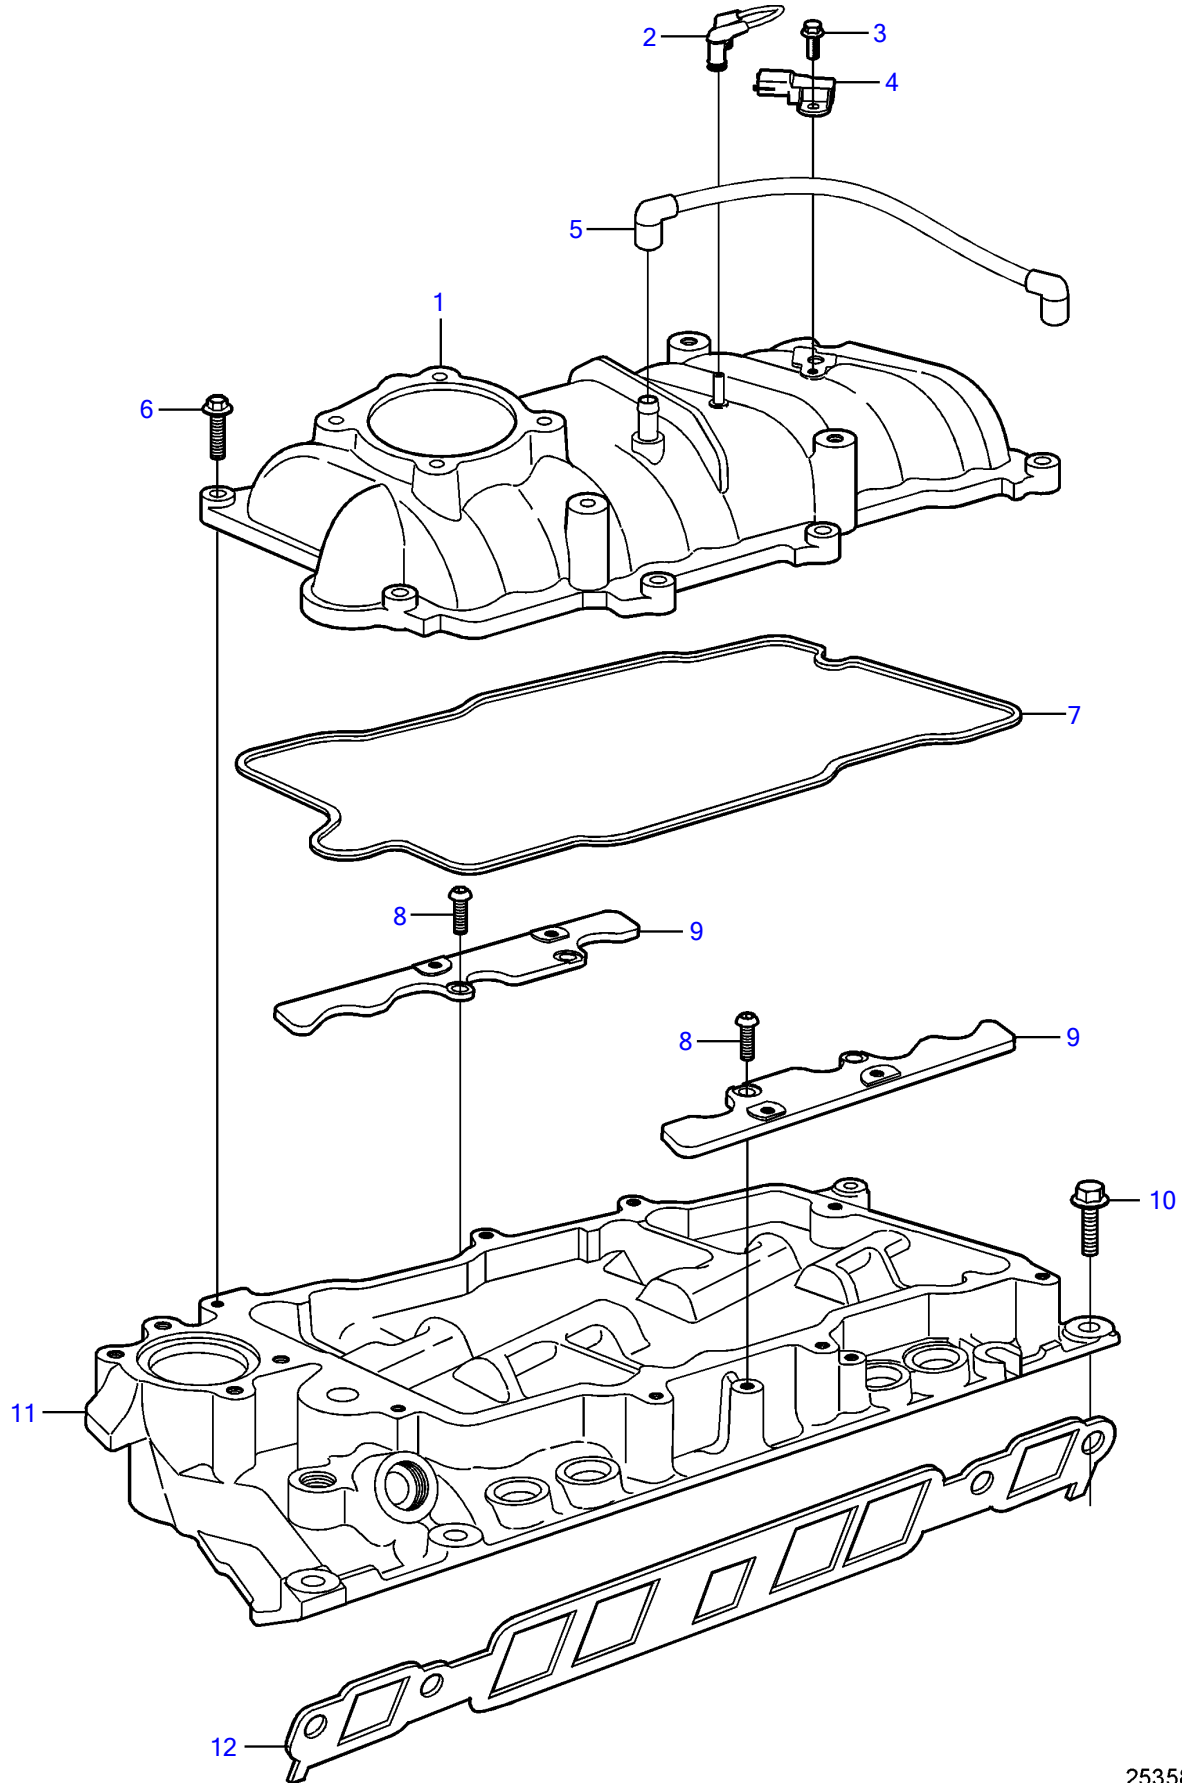

V8-270-E-B

V8-270-E-B

REF	PART NO.	QTY	DESCRIPTION	NOTES
1	21141686	1	Manifold	
2	3858974	1	Hose	
3	3858973	1	Bolt	
4	3859020	1	Sensor	MAT/MAP
5	3858989	1	Hose	Crankcase ventilation
6	3858961	10	Bolt	
7	3858960	1	Intake gasket	
8	3858982	4	Bolt	
9		2	Bracket	part not sold
10	3861980	8	Screw	
11	21141685	1	Manifold	
12	3857662	1	Intake gasket kit	