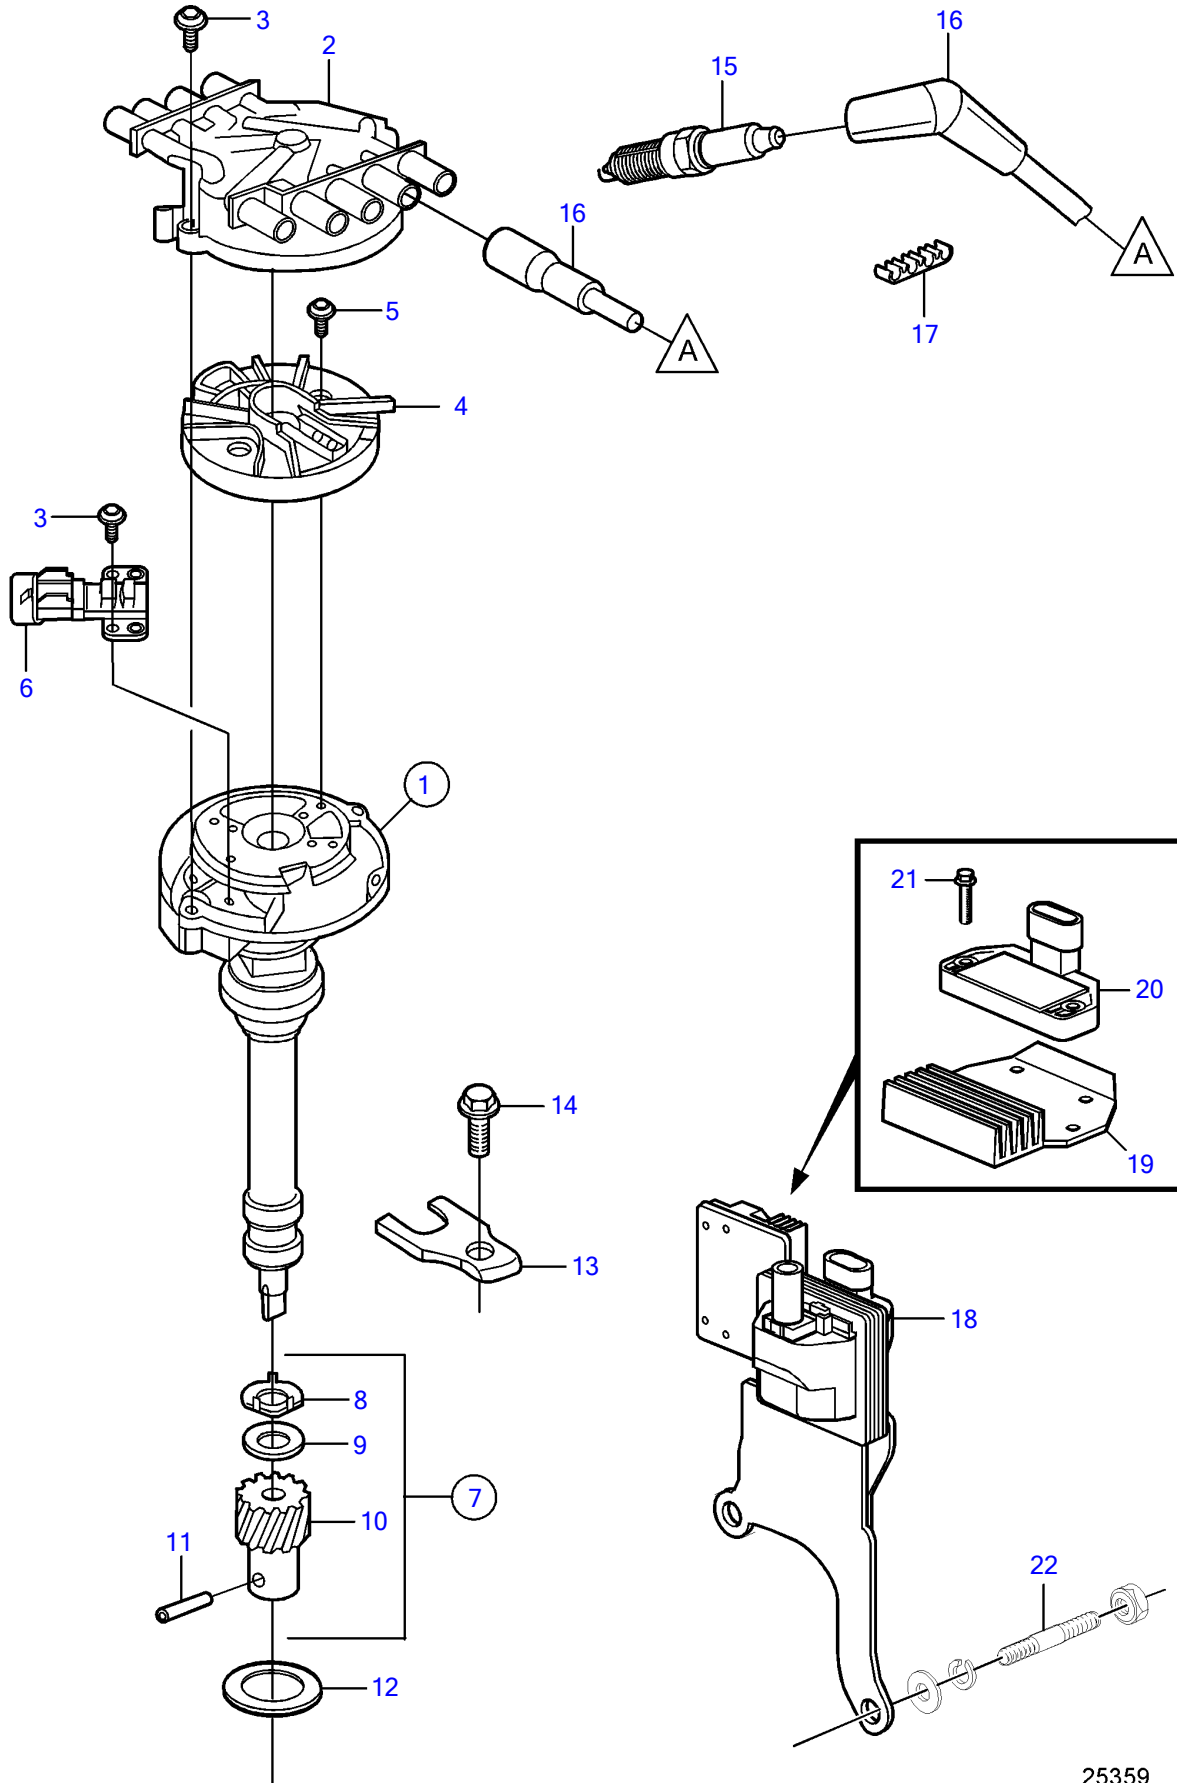

V8-270-E-B

V8-270-E-B

REF	PART NO.	QTY	DESCRIPTION	NOTES
1	3861987	1	Distributor	replaced by next part number
	21622232	1	Distributor	
2	3858975	1	• Distributor cap	
3	3858976	4	• Bolt	
4	3858977	1	• Rotor	
5	3858978	2	• Bolt	
6	3863130	1	• Sensor, camshaft position	
7	3858980	1	• Kit	
8		1	• • Washer	not sold separately
9		1	• • Washer	not sold separately
10		1	• • Gear	not sold separately
11		1	• • Pin	not sold separately
12	3852109	1	Gasket	
13	3852108	1	Clamp	
14	3861978	1	Screw	
15	21467472	2	Spark plug kit	4 pack
	21467473	1	Kit	24 pack
16	3888328	1	Ignition cable kit	
17	(3852491)	4	Retainer	Obsolete part
18	21436799	1	Ignition coil	
19	3858985	1	• Cooling plate	
20	3858984	1	• Module	
21	3858986	2	• Bolt	
22		2	Stud	See page with flywheel and flywheel housing.