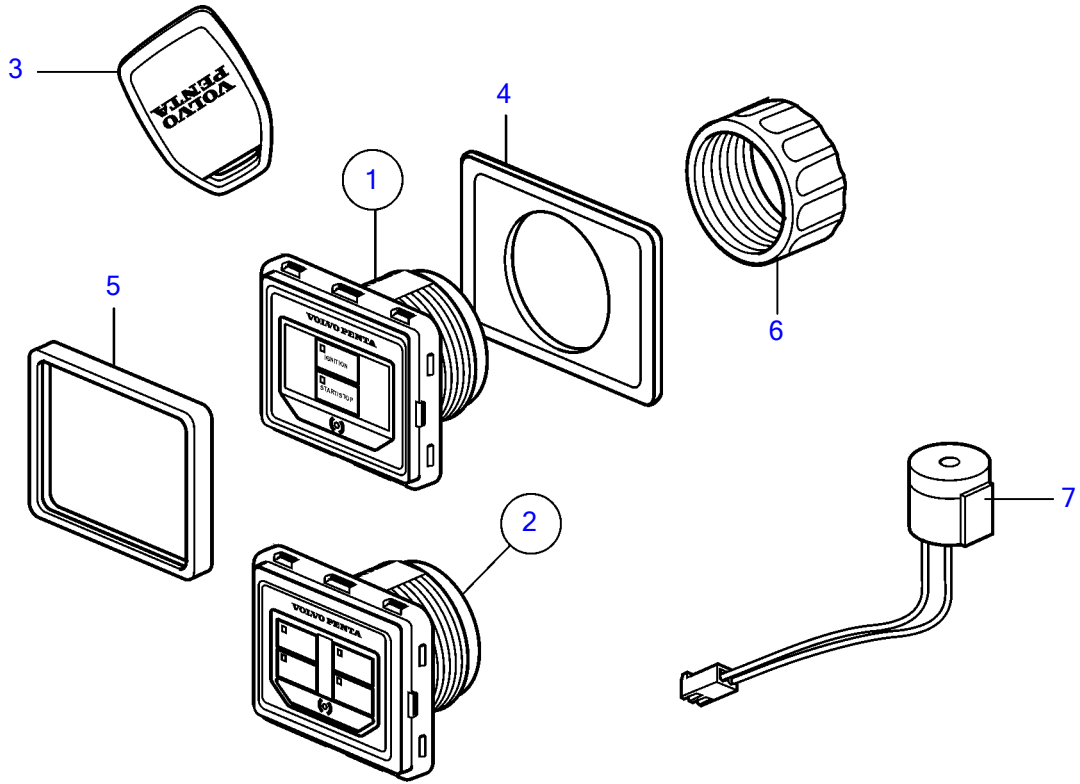

V8-270-E-B

26339

V8-270-E-B

REF	PART NO.	QTY	DESCRIPTION	NOTES
1	21758304	1	Panel	Single panel
2	21836809	1	Panel	Twin panel
3	21758351	2	▪ Key	
4	3808135	1	▪ Gasket	
5	21467057	1	▪ Frame	
6	3808134	1	▪ Nut	
7	21358227	1	▪ Buzzer	
8	21693204	1	Cable	e-Key single harness
9	21693208	1	Cable	e-Key twin harness
10	21693202	1	Cable	e-Key single harness with Lanyard
11	21693206	1	Cable	e-Key twin harness with Lanyard
12	21876876	1	Cable	e-Key quad harness