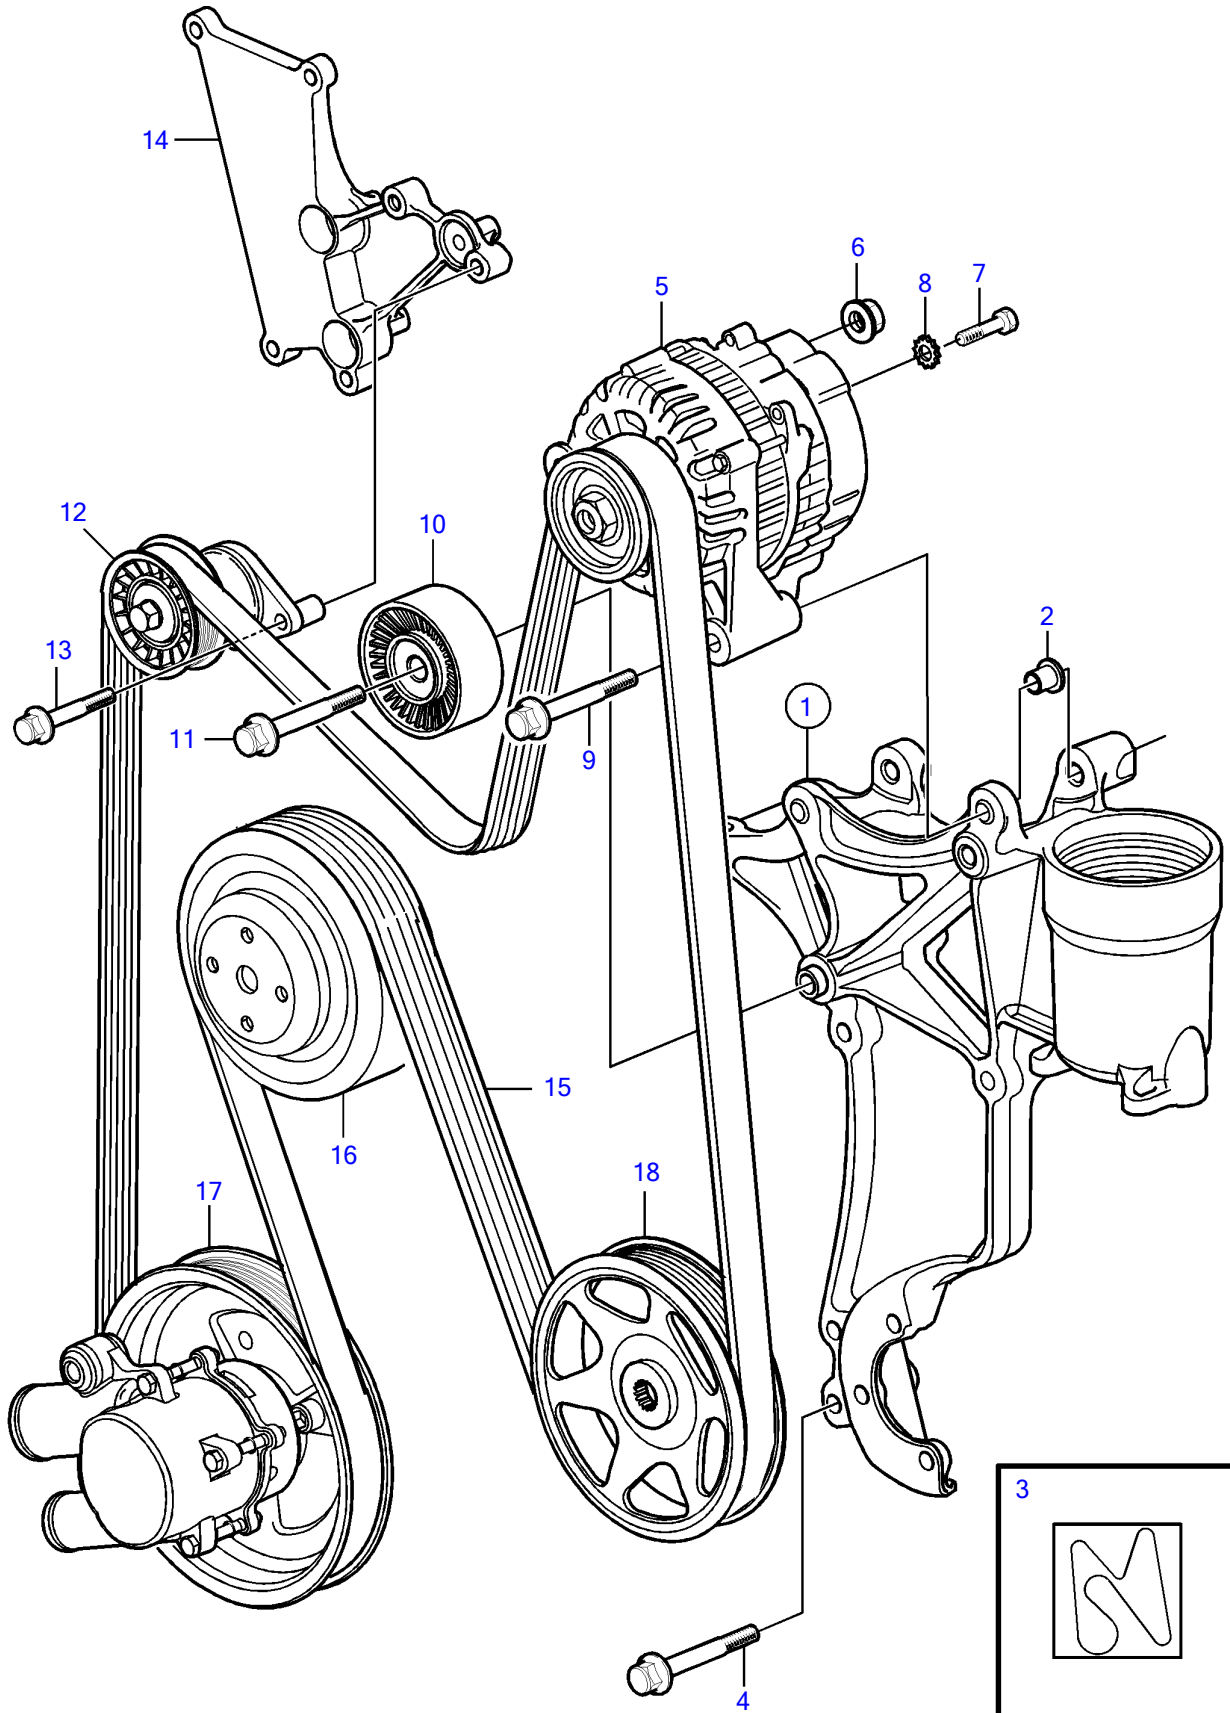

V8-270-E-B

V8-270-E-B

REF	PART NO.	QTY	DESCRIPTION	NOTES
1	21573817	1	Bracket	
2	3863175	2	• Bushing	
3	3863274	1	Decal	
4	3853392	4	Flange screw	
5	3884950	1	Alternator	
6	945408	1	Flange nut	
7	3852208	1	Screw	
8	3852520	1	Washer	
9	3860169	2	Flange screw	
10	21585053	1	Idler pulley	
11	21425128		Flange screw	
12	3885250	1	Belt tensioner	
13	22063732	2	Flange screw	
14	21358873	1	Bracket	See "Fuel system" page
15	21399021	1	Belt	
16		1	Pulley, circulation pump	
17		1	Sea water pump	
18		1	Pulley, power steering pump	