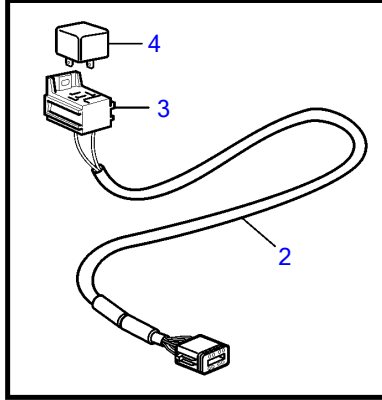

V8-270-E-B

V8-270-E-B

REF	PART NO.	QTY	DESCRIPTION	SEE SEC.	NOTES
1	21825662	1	Cable		Y-split, multisensor
2	21427463	1	Cable		Auxiliary relay
3	977184	1	• Housing		
4	873765	1	Relay		12V
5	3889410	1	Extension cable'verl		L=1.5m
	3842733	1	Extension cable'verl		L=3.0m
	3842734	1	Extension cable'verl		L=5.0m
	3842735	1	Extension cable'verl		L=7.0m
	3842736	1	Extension cable'verl		L=9.0m
	3842737	1	Extension cable'verl		L=11.0m
	21172469	1	Extension cable'verl		L=20m
	21172470	1	Extension cable'verl		L=40m
6	21421945	1	Cable		Steering adapter
7	3588972	1	Cable kit		Y-connector bus cable, 6-pole., L=0.5m
	874960	2	• Housing		
	874959	1	• Housing		
8	3886666	1	Cable, multilink		L=1.5m
	21166002	1	Wiring harness, multilink		7m
	21166003	1	Wiring harness, multilink		9m
	21166004	1	Wiring harness, multilink		13m
9	3588206	1	Cable kit, y-split		
10	21865234	1	Cable		L=1.5m
	874789	1	Cable kit		L=5.0m
	889550	1	Cable		L=7.0m
	889551	1	Cable		L=9.0m
	889552	1	Cable		L=11.0m
	888013	1	Cable		L=13.0m
11	21460908	1	Converter		A-can converter
12	21480272	1	Cable		Extension cable, 6 pin. 1.5m, steering
13	3848966	1	Control unit		Dimmer unit
			• Bulletin P-38-1-1	P-38-1-1-EN	ADU - Automatic Dimmer Unit
14	21469055	1	Connection block		Multi-link hub
15	21825714	1	Terminal		
16	21287072		Wiring harness		T-cable, Multi-link hub
	874960	3	• Housing		
17	21427460	1	Cable		T-cable, Datalink
18	874759	1	Extension cable'verl		extension cable, Easy-link gauges, L=1.0m
	3807043	1	Extension cable'verl		extension cable, Easy-link gauges, L=3.0m