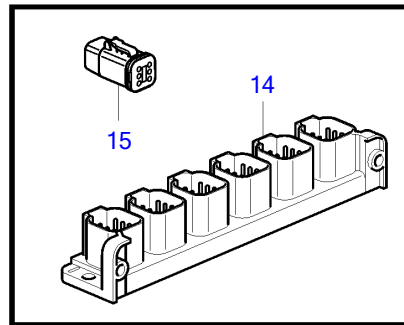

V8-270-E-B

V8-270-E-B

REF	PART NO.	QTY	DESCRIPTION	SEE SEC.	NOTES
1	21825662	1	Cable		Y-split, multisensor
2	21427463	1	Cable		Auxiliary relay
3	977184	1	• Housing		
4	873765	1	Relay		12V
5	3889410	1	Extension cable'verl		L=1.5m
	3842733	1	Extension cable'verl		L=3.0m
	3842734	1	Extension cable'verl		L=5.0m
	3842735	1	Extension cable'verl		L=7.0m
	3842736	1	Extension cable'verl		L=9.0m
	3842737	1	Extension cable'verl		L=11.0m
	21172469	1	Extension cable'verl		L=20m
	21172470	1	Extension cable'verl		L=40m
6	21421945	1	Cable		Steering adapter
7	3588972	1	Cable kit		Y-connector bus cable, 6-pole., L=0.5m
	874960	2	• Housing		
	874959	1	• Housing		
8	3886666	1	Cable, multilink		L=1.5m
	21166002	1	Wiring harness, multilink		7m
	21166003	1	Wiring harness, multilink		9m
	21166004	1	Wiring harness, multilink		13m
9	3588206	1	Cable kit, y-split		
10	21865234	1	Cable		L=1.5m
	874789	1	Cable kit		L=5.0m
	889550	1	Cable		L=7.0m
	889551	1	Cable		L=9.0m
	889552	1	Cable		L=11.0m
	888013	1	Cable		L=13.0m
11	21460908	1	Converter		A-can converter
12	21480272	1	Cable		Extension cable, 6 pin. 1.5m, steering
13	3848966	1	Control unit		Dimmer unit
			• Bulletin P-38-1-1	P-38-1-1-EN	ADU - Automatic Dimmer Unit
14	21469055	1	Connection block		Multi-link hub
15	21825714	1	Terminal		
16	21287072		Wiring harness		T-cable, Multi-link hub
	874960	3	• Housing		
17	21427460	1	Cable		T-cable, Datalink
18	874759	1	Extension cable'verl		extension cable, Easy-link gauges, L=1.0m
	3807043	1	Extension cable'verl		extension cable, Easy-link gauges, L=3.0m