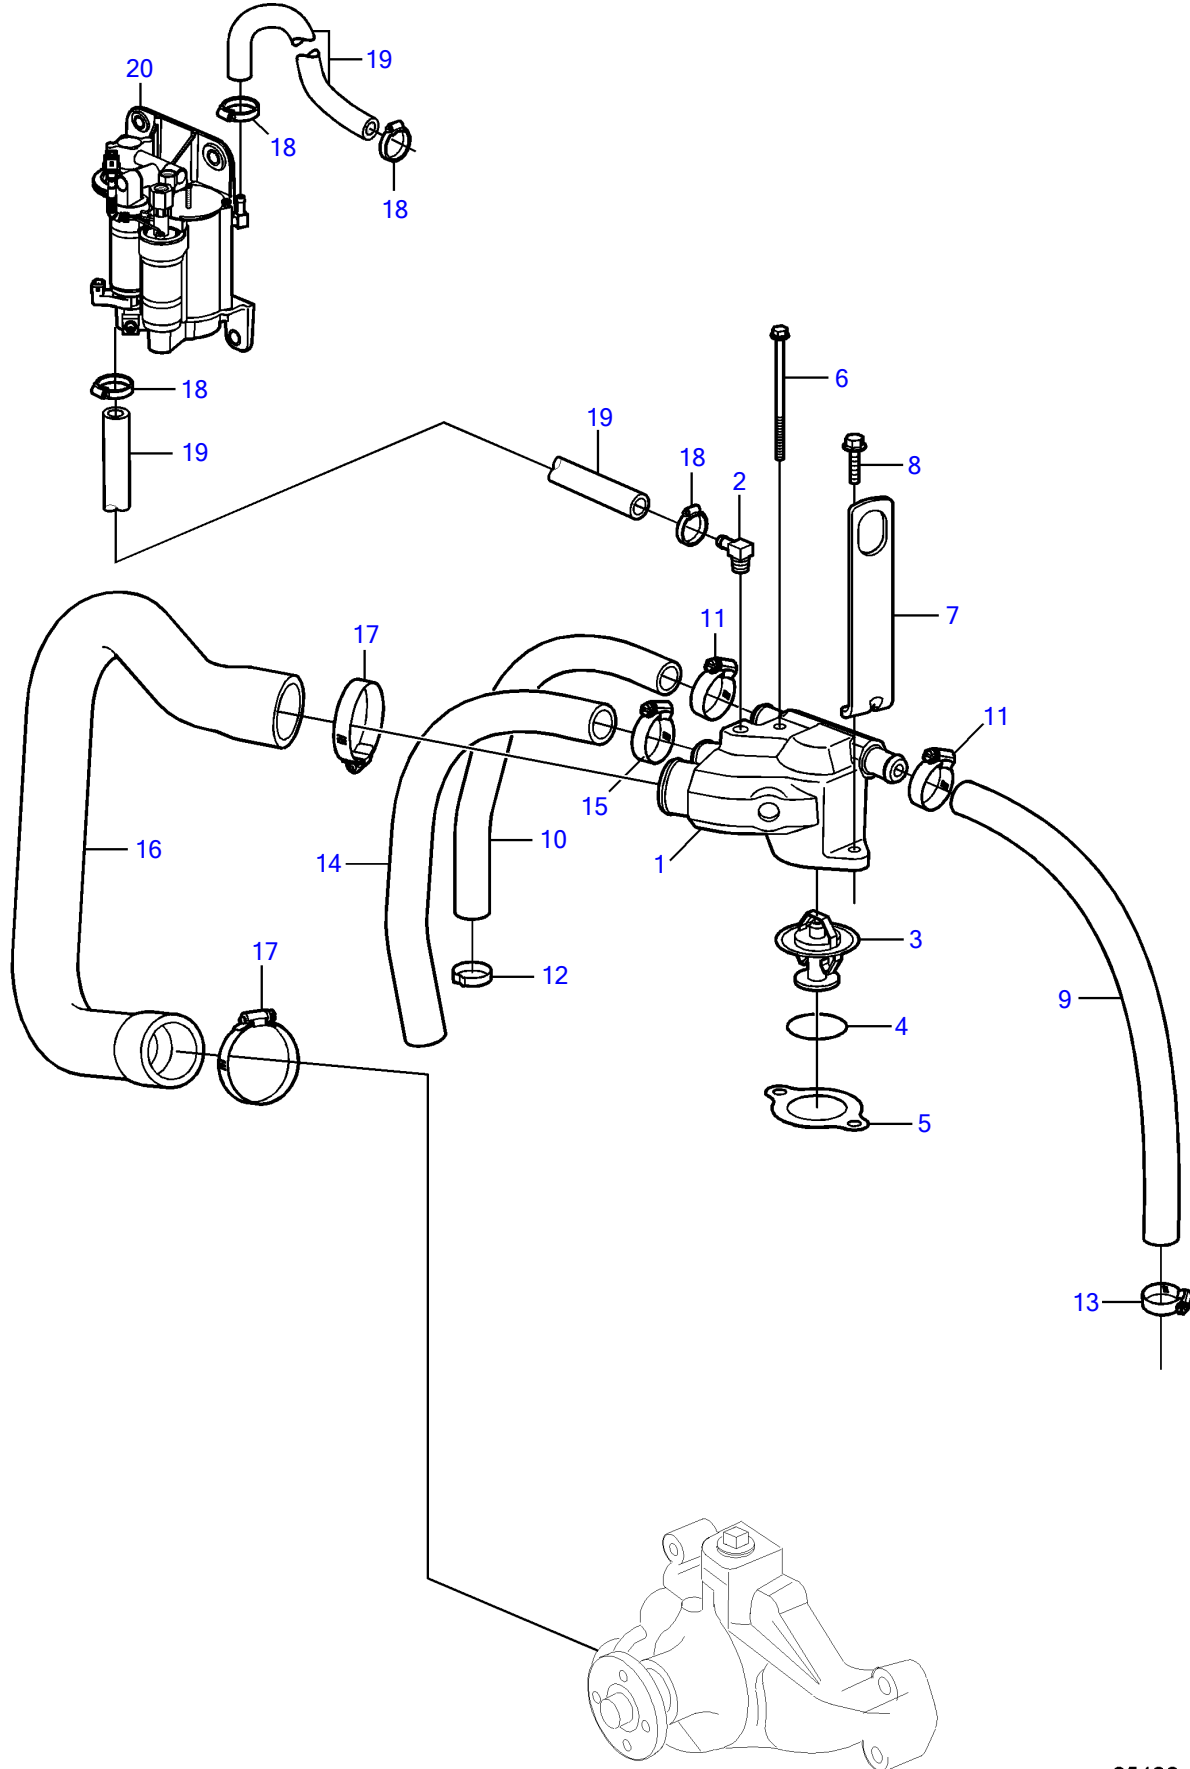

V8-270-E-B

V8-270-E-B

REF	PART NO.	QTY	DESCRIPTION	NOTES
1	3589553	1	Thermostat housing	
2	3853597	1	Elbow	
3	3587597	1	Thermostat	
4	983944	1	O-ring	
5	3852111	1	Gasket	
6	968842	1	Flange screw	
7	3593503	1	Bracket	
8	946671	1	Flange screw	
9	21545765	1	Hose	Exhaust, Port
10	3862536	1	Hose	Exhaust, Starboard
11	3863439	2	Hose clamp	
12	(982715)	1	Clamp	Obsolete part
13	(982715)	1	Clamp	Obsolete part
14	3817817	1	Hose	Seawater pump
15	3863441	1	Hose clamp	
16	3862523	1	Hose	
17	3863438	2	Hose clamp	
18	3860413	4	Hose clamp	
19	3862550	2	Hose	
20		1	Fuel pump	