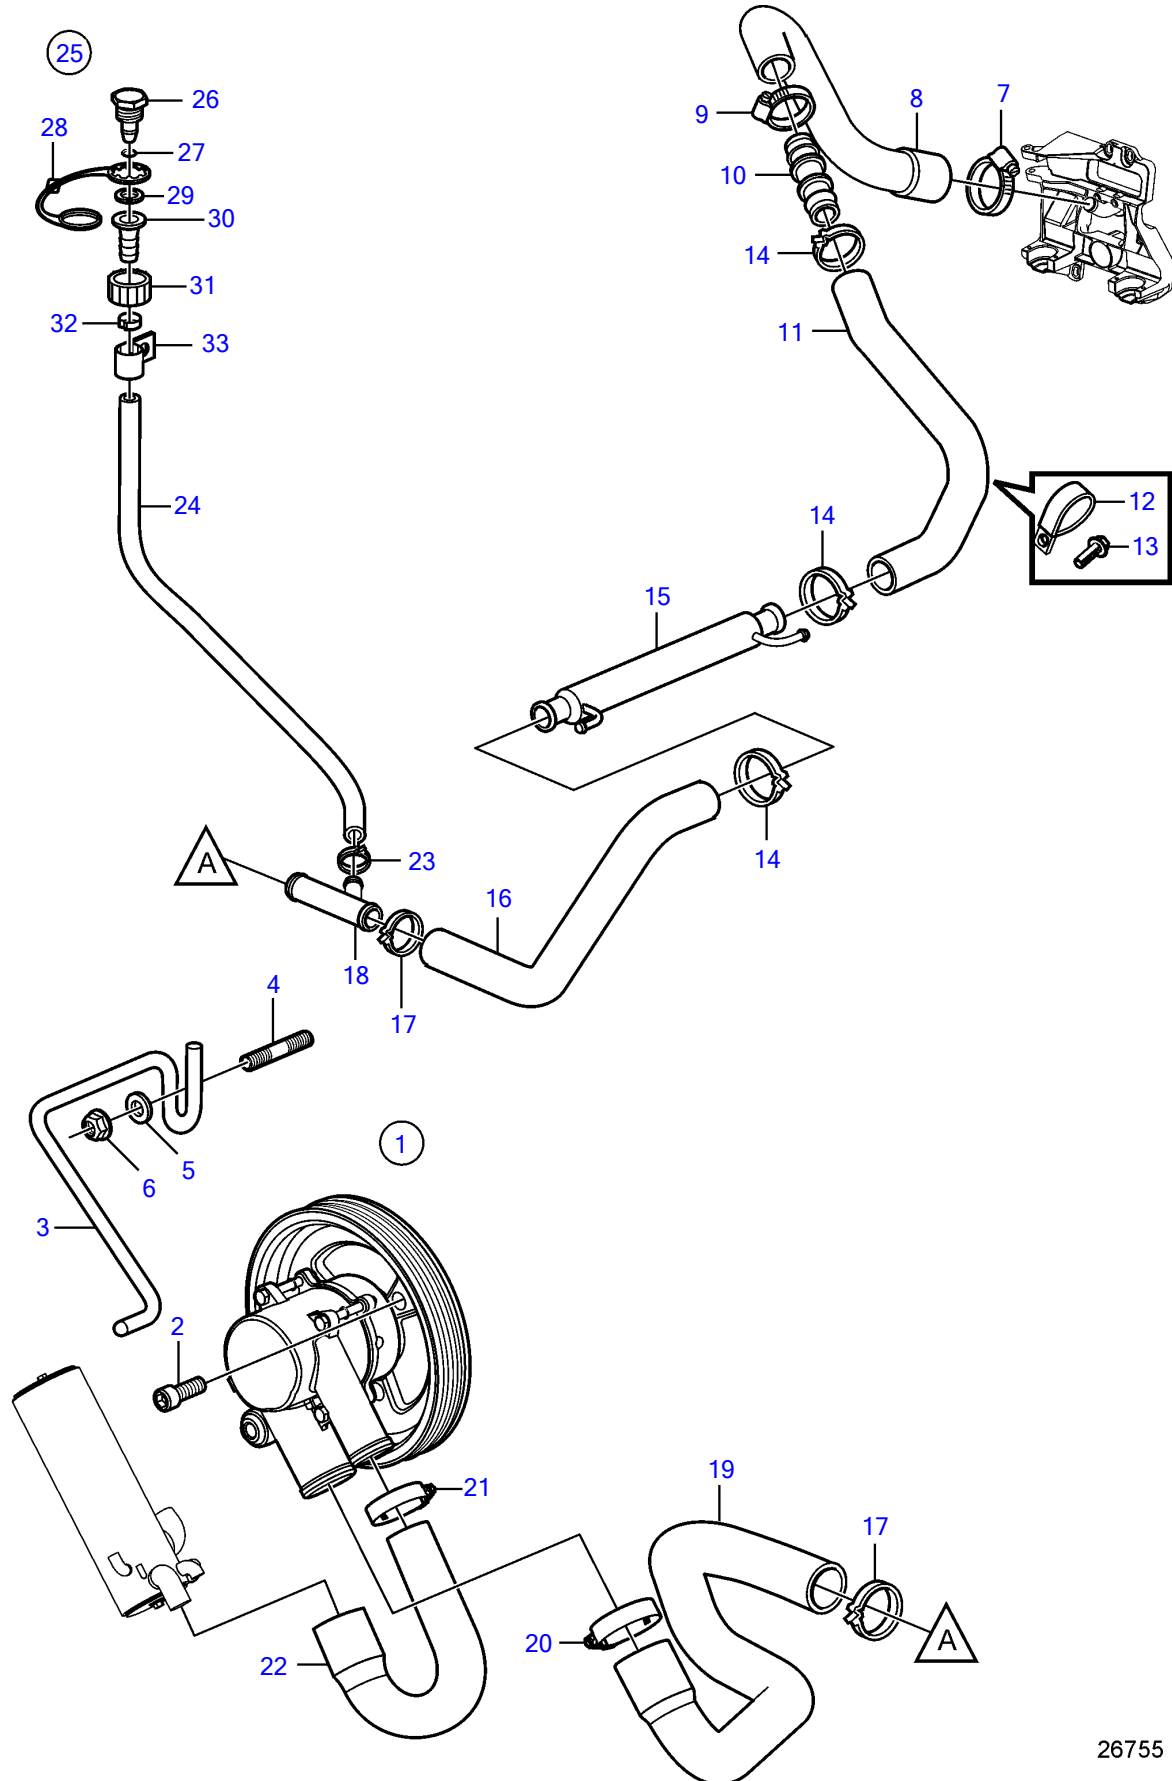

V8-270-E-B

26755

V8-270-E-B

REF	PART NO.	QTY	DESCRIPTION	NOTES
1	21212799	1	Pump	
2	3857939	3	Screw	
3	3817688	1	Bracket	
4	941814	2	Stud	
5	980933	2	Washer	
6	3857181	2	Flange lock nut	
7	3812302	1	Hose clamp	
8	21340837	1	Hose	
9	3863444	2	Hose clamp	
10	21429137	1	Connector	
11	21429139	1	Hose	
12	3853312	2	Clamp	replaced by next part number
	21619466	2	Attaching clamp	
13	(3853557)	2	Flange screw	Obsolete part, 3/8" - 16 unc, L=0.75" (19mm)
14	982645	3	Clamp	
15	21399019	1	Hydraulic oil cooler	
16	21545763	1	Hose	
17	982645	2	Clamp	
18	3862699	1	T-pipe	
19	21517955	1	Hose	
20	3863440	1	Hose clamp	
21	3852602	1	Hose clamp	
22	3817818	1	Hose, heat exchanger	
23	983168	1	Hose clamp	
24	3860747	1	Hose	
25	3807440	1	Connector	
26		1	• Cap	not sold separately
27	942978	1	• O-ring	
28	3862082	1	• Retainer	
29	3807664	1	• Washer	
30		1	• Connector	not sold separately
31		1	• Connector	not sold separately
32	983168	1	Hose clamp	
33	3862891	1	Attaching clamp	