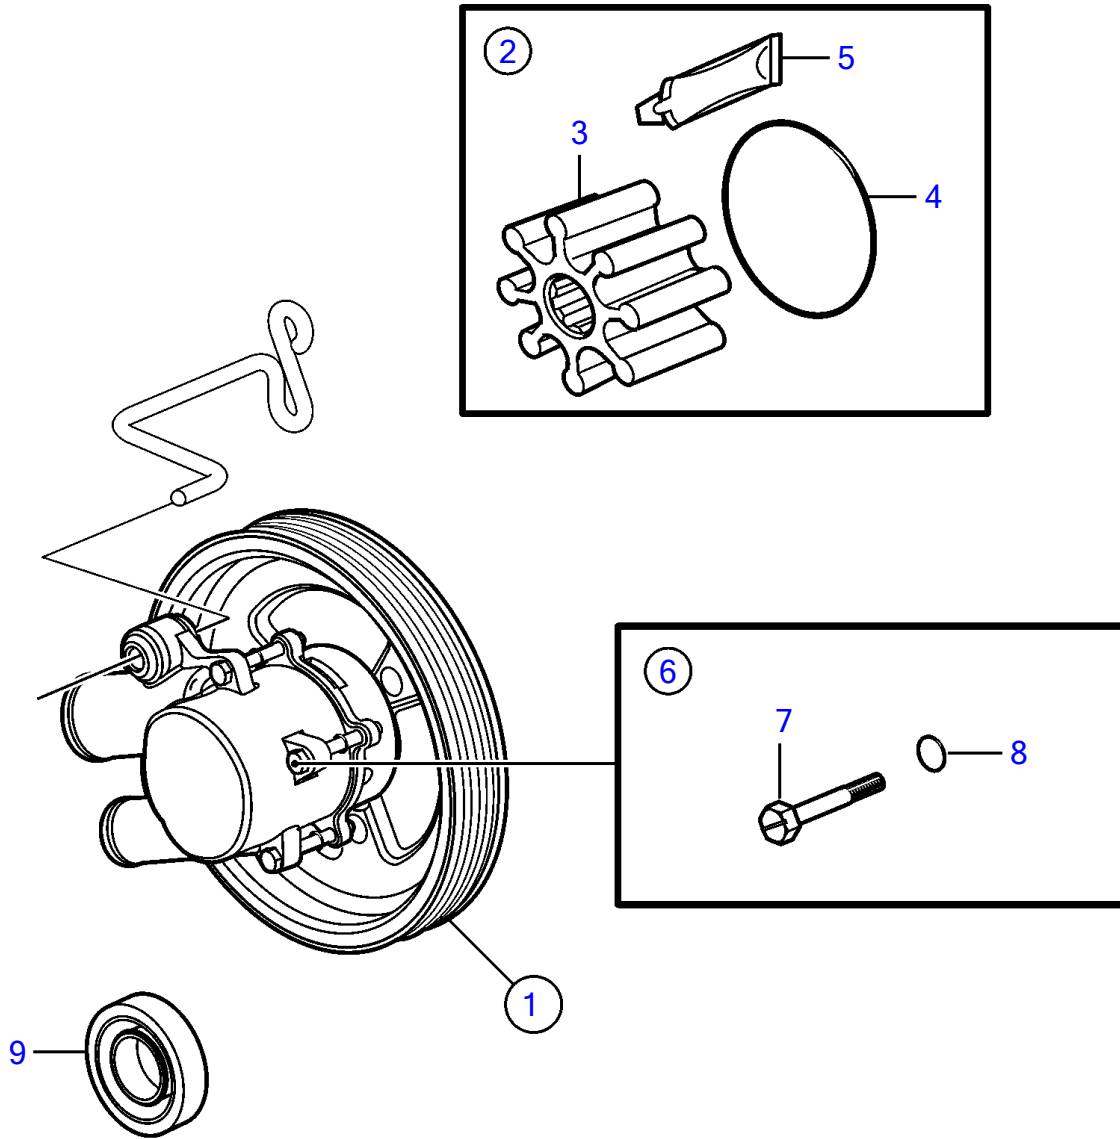

V8-270-E-B

V8-270-E-B

REF	PART NO.	QTY	DESCRIPTION	NOTES
1	21212799	1	Pump	
2	21213664	1	Impeller kit	replaces 3842786 for gas engines
3	21212794	1	• Impeller	
4	3858938	1	• O-ring	
5		1	• Lubricant, glycerin	not sold separately
6	21951332	1	Screw kit	
7		4	• Screw	not sold separately
8		4	• O-ring	not sold separately
9	827247	1	Sealing ring	