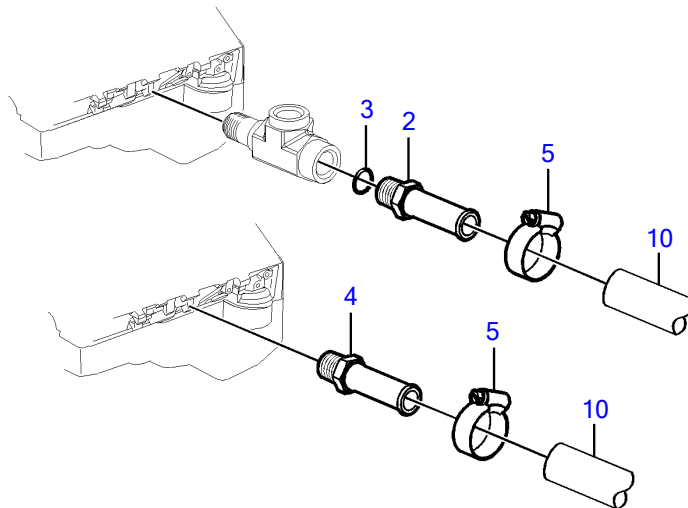

V8-270-E-B

V8-270-E-B

REF	PART NO.	QTY	DESCRIPTION	NOTES
1	21527832	1	Kit	Kit has other parts that are not used on this engine
2	40005443	1	• Nipple	7/16" - 14 unc
3	976970	1	• • O-ring	
4	856483	1	• Hose connection	1/4"-18 NPTF
5	3852602	4	• Hose clamp	
6	3818035	1	• Fitting	
7	3863068	1	• T-pipe	
8	3854978	2	• Hose clamp	
9	3860613	1	• T-nipple	
10		X	Hose, heater	Hose not supplied with kit.
11		X	Hose	Cut, Circulation pump to heat exchanger
12		X	Heat exchanger	
13		X	Expansion tank	