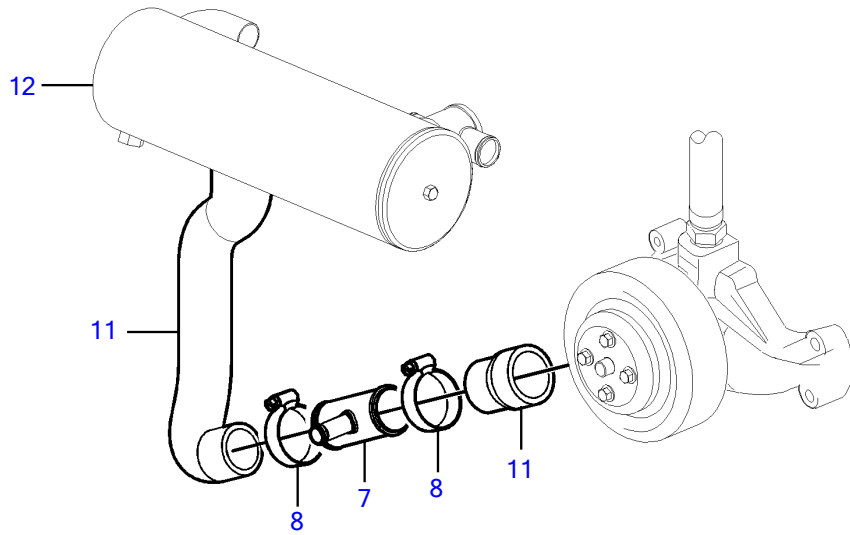

V8-270-E-B

V8-270-E-B

REF	PART NO.	QTY	DESCRIPTION	NOTES
1	21527832	1	Kit	Kit has other parts that are not used on this engine
2	40005443	1	• Nipple	7/16" - 14 unc
3	976970	1	• • O-ring	
4	856483	1	• Hose connection	1/4"-18 NPTF
5	3852602	4	• Hose clamp	
6	3818035	1	• Fitting	
7	3863068	1	• T-pipe	
8	3854978	2	• Hose clamp	
9	3860613	1	• T-nipple	
10		X	Hose, heater	Hose not supplied with kit.
11		X	Hose	Cut, Circulation pump to heat exchanger
12		X	Heat exchanger	
13		X	Expansion tank	