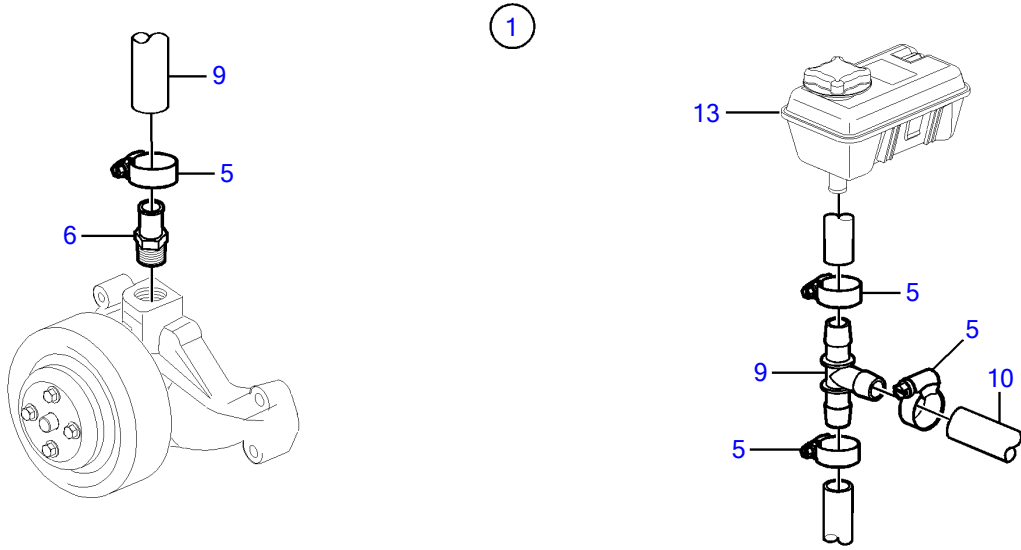

V8-270-E-B

V8-270-E-B

REF	PART NO.	QTY	DESCRIPTION	NOTES
1	21527832	1	Kit	Kit has other parts that are not used on this engine
2	40005443	1	• Nipple	7/16" - 14 unc
3	976970	1	• • O-ring	
4	856483	1	• Hose connection	1/4"-18 NPTF
5	3852602	4	• Hose clamp	
6	3818035	1	• Fitting	
7	3863068	1	• T-pipe	
8	3854978	2	• Hose clamp	
9	3860613	1	• T-nipple	
10		X	Hose, heater	Hose not supplied with kit.
11		X	Hose	Cut, Circulation pump to heat exchanger
12		X	Heat exchanger	
13		X	Expansion tank	