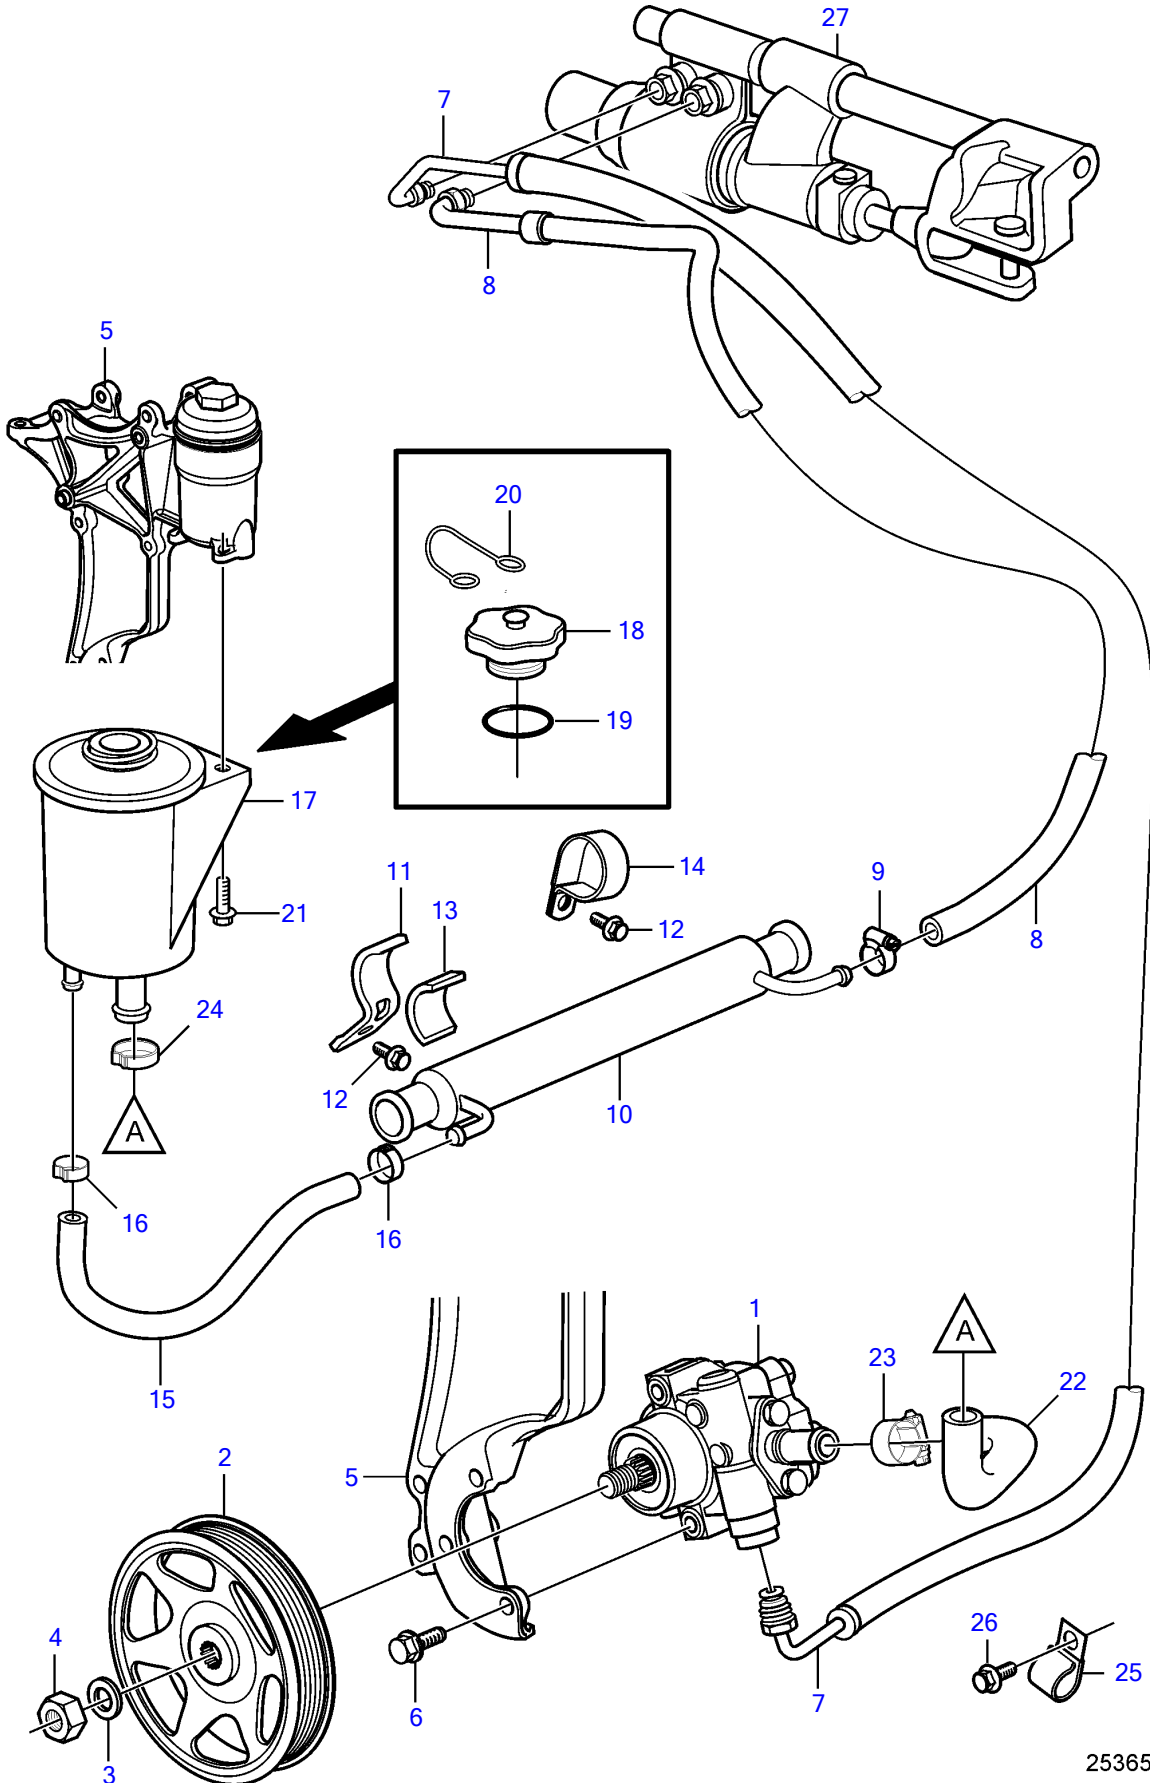

V8-270-CE-B

25365

Upd:2014-07-09

25365

47703948-64-36229

V8-270-CE-B

REF	PART NO.	QTY	DESCRIPTION	NOTES
1	3887373	1	Power steering pump	
2	3889611	1	Pulley	
3	3889615	1	Washer	
4	3889613	1	Nut	
5	21573817	1	Bracket	
6	3595494	3	Screw	
7	3888739	1	Hose assembly	
8	21452588	1	Hose assembly	
9	3860413	1	Hose clamp	
10	21399019	1	Hydraulic oil cooler	
11	21434106	1	Bracket	Replaced by 3852490
12	3853393	1	Flange screw	
13	21434108	1	Support rubber	
14	3852490	1	Attaching clamp	
15	21399023	1	Hose	
16	982663	2	Hose clamp	
17	3887375	1	Reservoir	
18		1	• Cap	not sold separately
19		1	• O-ring	not sold separately
20		1	• Retainer	not sold separately
21	946544	2	Flange screw	
22	21355283	2	Hose	
23	3853794	2	Hose clamp	
24	980038	1	Hose clamp	replaced by next part number
		1	Hose clamp	
25	(984038)	1	Clamp, J	Obsolete part
26	(3853557)	1	Flange screw	Obsolete part, 3/8" - 16 unc, L=0.75" (19mm)
27		1	Steering cylinder	See drive catalog