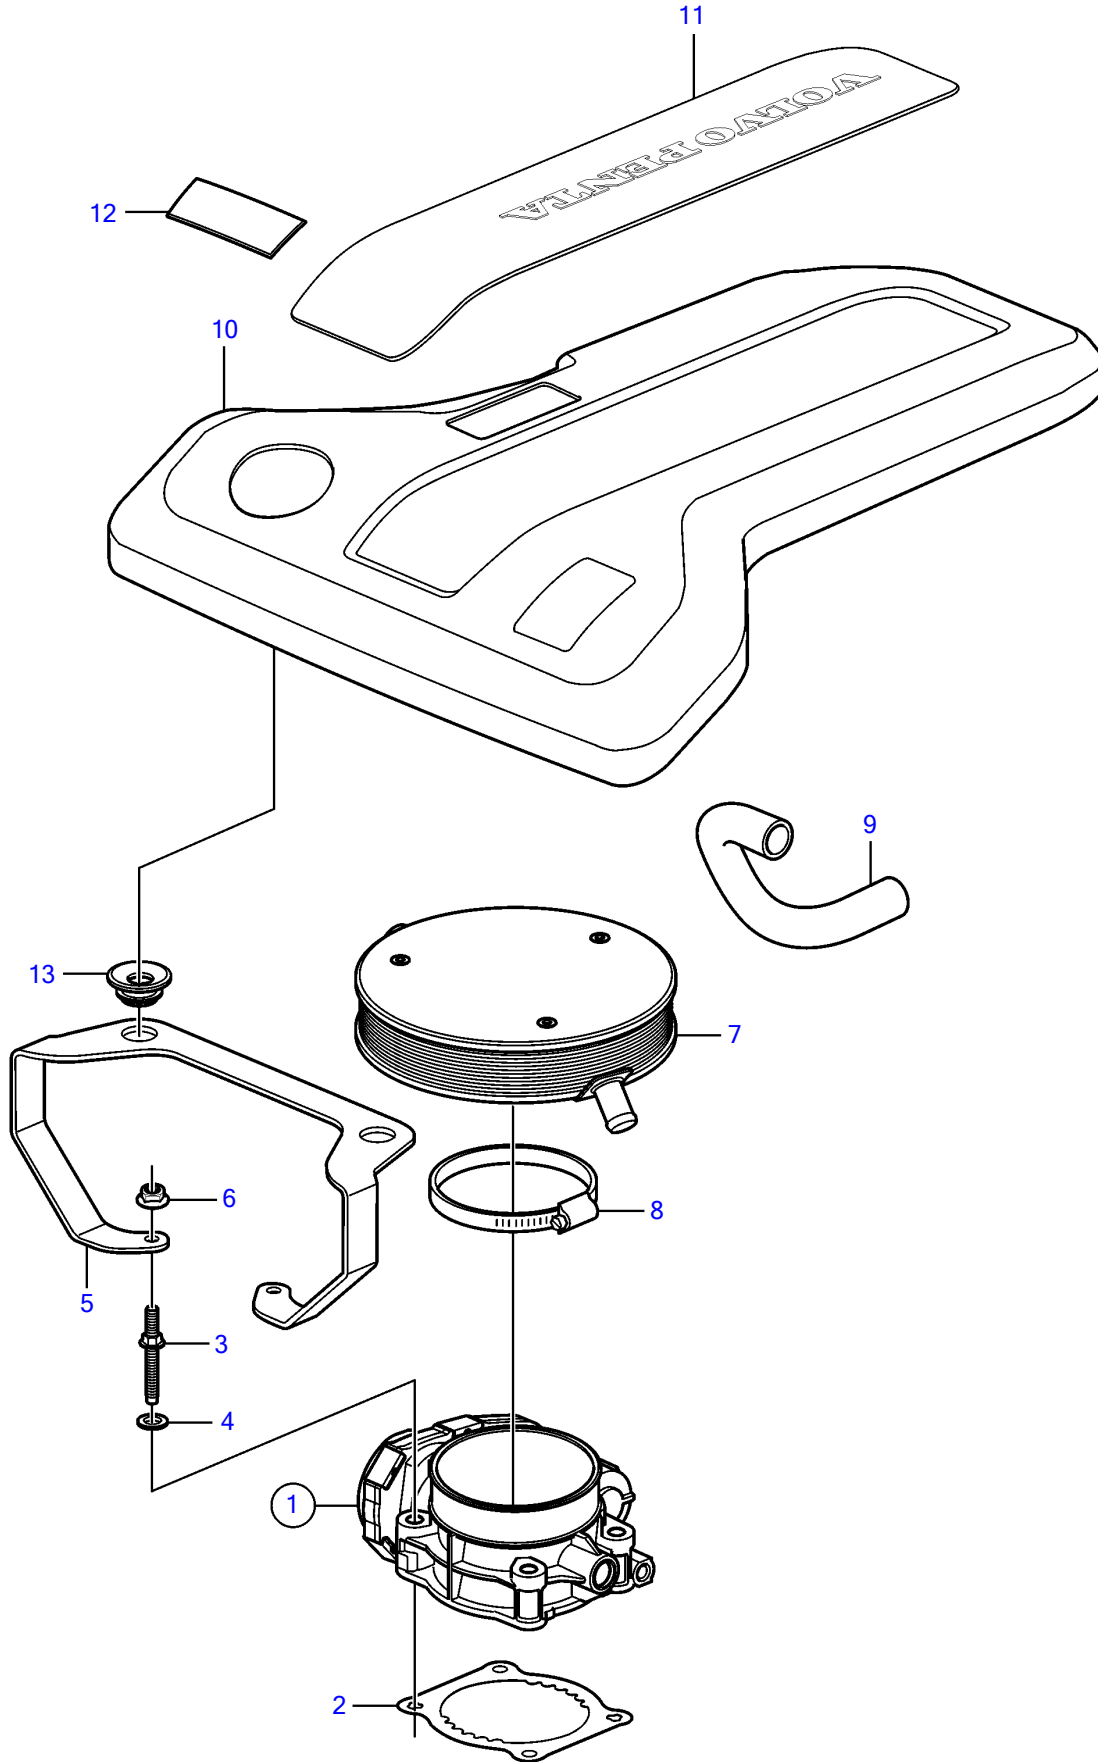

V8-270-CE-B

V8-270-CE-B

REF	PART NO.	QTY	DESCRIPTION	NOTES
1	21873904	1	Body, throttle	
		1	• Switch, idle validation	not sold separately
		2	• Sensor kit, throttle position	not sold separately
2	3849022	1	Gasket	
3	3858964	4	Stud	
4		4	• Washer	not sold separately
5	22227155	1	Bracket	
6	981124	2	Flange nut	
7	22059474	1	Flame retainer	
8	21221046	1	Hose clamp	
9	3853546	1	Hose	To valve cover
10	21973467	1	Cover	
11	21670679	1	• Decal	Volvo Penta V8
12	21658913	1	Decal	225
	21658914	1	Decal	270
	21658915	1	Decal	300
	21658916	1	Decal	320
13	21429100	4	Grommet	