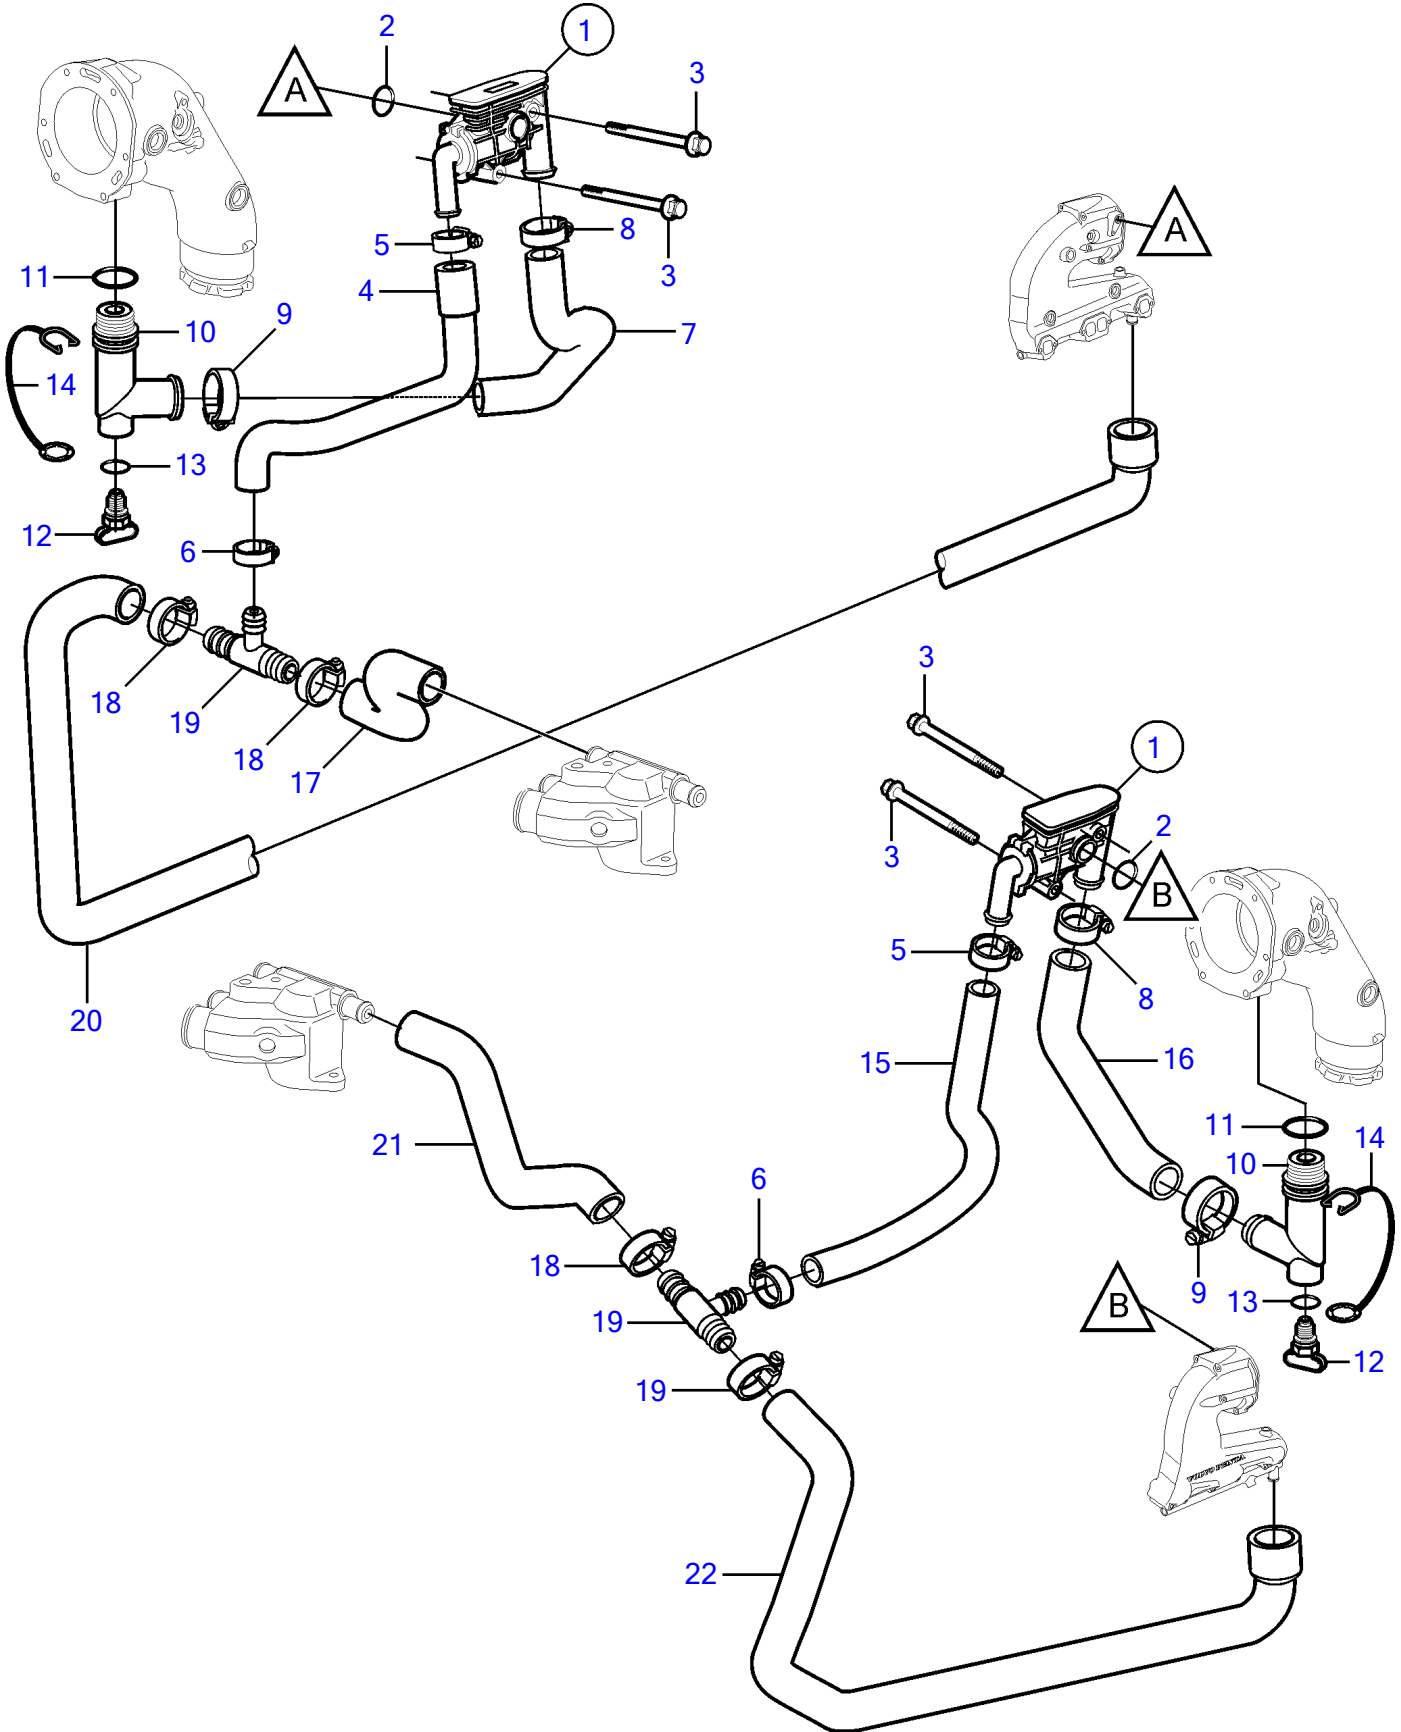

V8-270-CE-B

V8-270-CE-B

REF	PART NO.	QTY	DESCRIPTION	NOTES
1	40005486	1	Thermostat housing	Starboard
	40005487	1	Thermostat housing	Port
		1	• Thermostat	not sold separately
		1	• Fitting	not sold separately
		1	• Spring	not sold separately
		1	• Elbow	not sold separately
		1	• O-ring	not sold separately
		1	• Screw	not sold separately
2	21411368	2	O-ring	
3	965177	4	Flange screw	
4	21131550	1	Hose	standard exhaust height
	21131583	1	Hose	Exhaust with high rise manifold
5	3853794	2	Hose clamp	
6	3853794	2	Hose clamp	
7	3594911	1	Hose	
8	3863439	2	Hose clamp	
9	3863439	2	Hose clamp	
10	21115770	2	Adapter	
11		2	• O-ring	not sold separately
12	21114522	2	Drain plug	
	3849500	2	• Plug	Replaced by 21114522, not sold separately
13	976970	2	• O-ring	
14	3849892	2	• Retainer	
15	21106517	1	Hose	standard exhaust height
		1	Hose	Exhaust with high rise manifold
16	21107967	1	Hose	
17	21106502	1	Hose	
18	3863439	4	Hose clamp	
19	3595495	2	Adapter	
20	21106504	1	Hose	
21	21106506	1	Hose	
22	21106508	1	Hose	