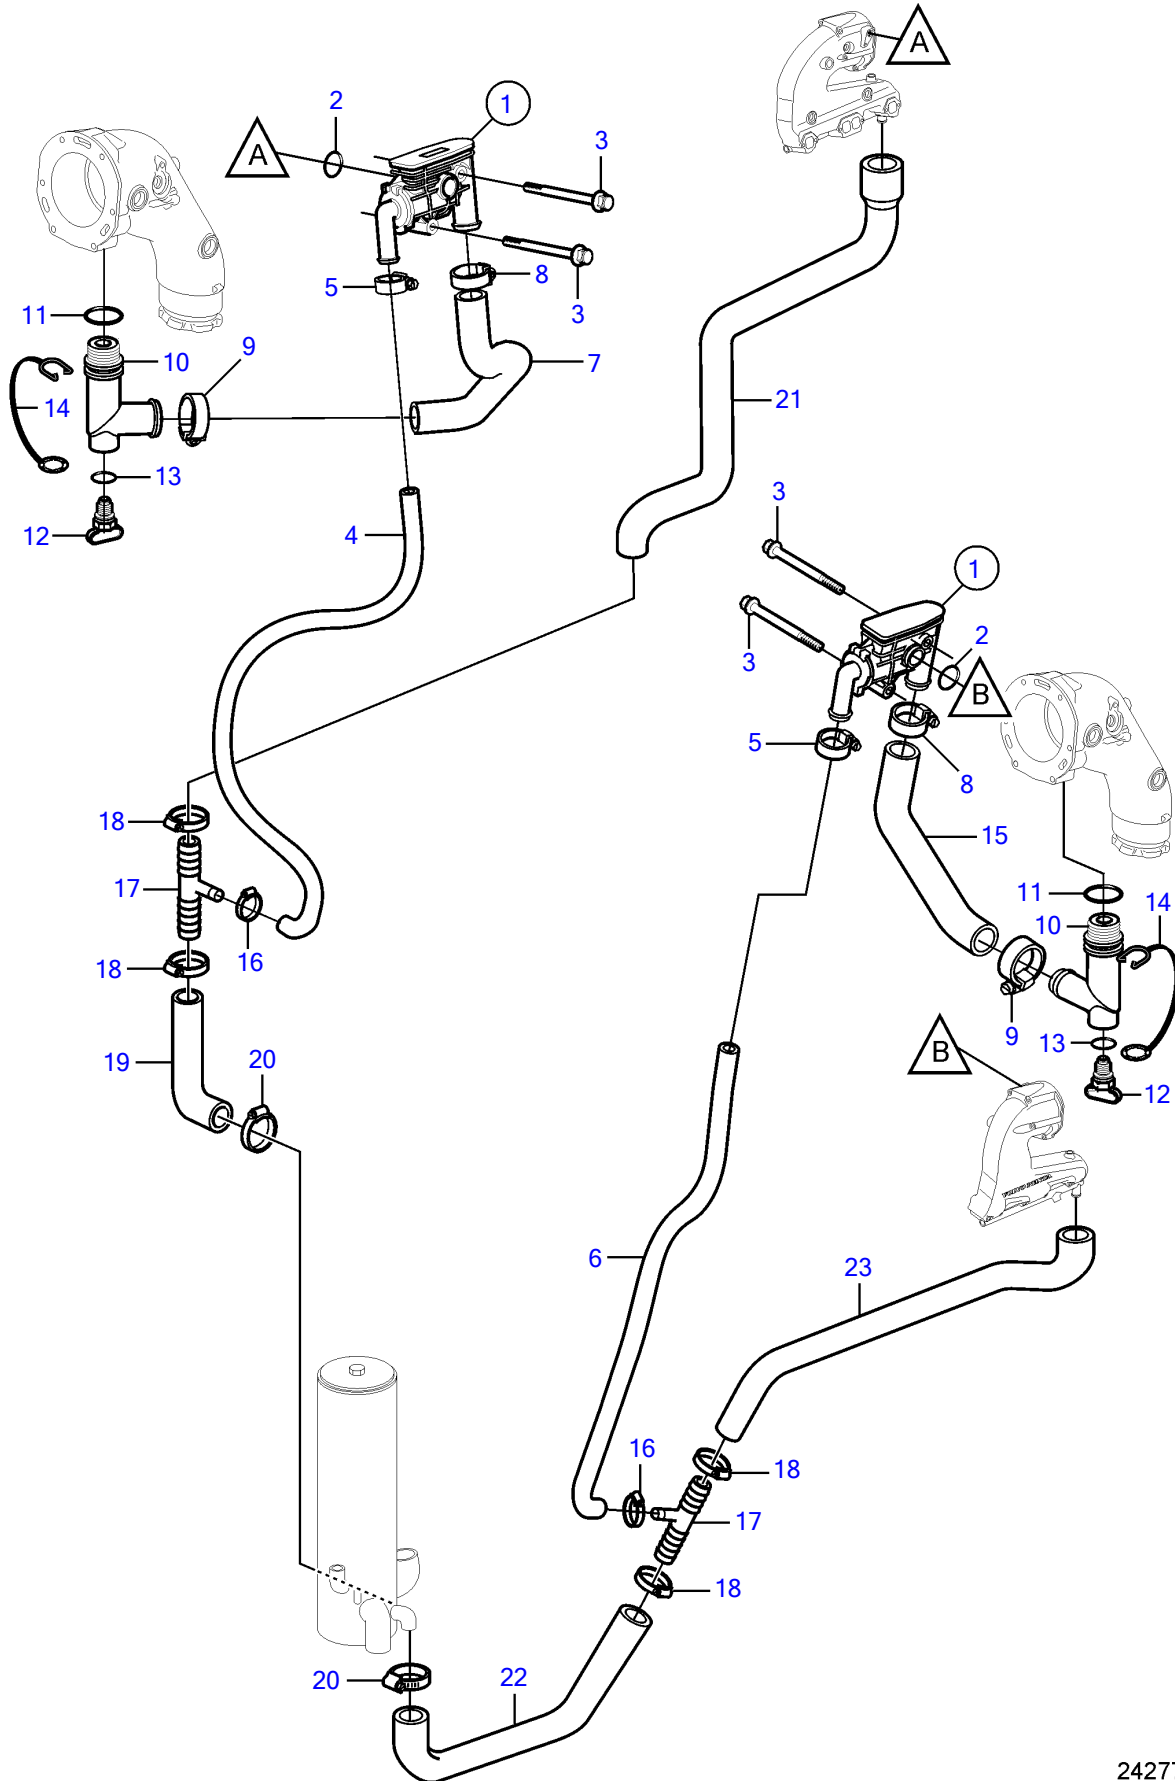

V8-270-CE-B

V8-270-CE-B

REF	PART NO.	QTY	DESCRIPTION	NOTES
1	40005486	1	Thermostat housing	Starboard
	40005487	1	Thermostat housing	Port
		1	• Thermostat	not sold separately
		1	• Fitting	not sold separately
		1	• Spring	not sold separately
		1	• Elbow	not sold separately
		1	• O-ring	not sold separately
		1	• Screw	not sold separately
2	21411368	2	O-ring	
3	965177	4	Flange screw	
4	21130825	1	Hose	
5	3853794	2	Hose clamp	
6	21130827	2	Hose	
7	3594911	1	Hose	
8	3863439	2	Hose clamp	
9	3863439	2	Hose clamp	
10	21115770	2	Adapter	
11		2	• O-ring	not sold separately
12	21114522	2	Drain plug	
	3849500	2	• Plug	Replaced by 21114522, not sold separately
13		2	• O-ring	not sold separately
14	3849892	2	• Retainer	
15	21107967	1	Hose	
16	3853794	2	Hose clamp	
17	3595495	2	Adapter	
18	3863439	4	Hose clamp	
19	40005852	1	Hose	
20	3812303	2	Hose clamp	
21	40005850	1	Hose	
22	21130230	1	Hose	
23	21130233	1	Hose	