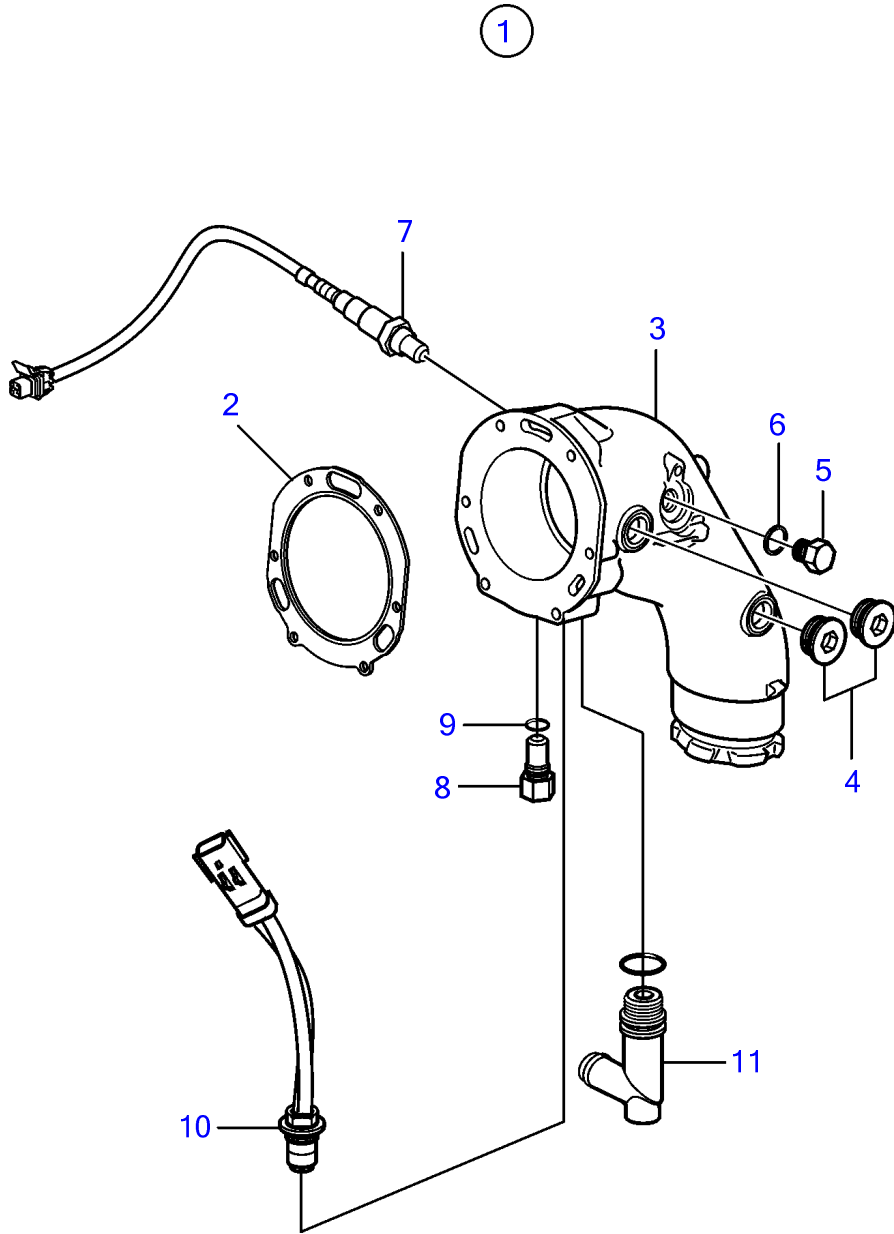

V8-270-CE-B

V8-270-CE-B

REF	PART NO.	QTY	DESCRIPTION	NOTES
1	21571773	1	Elbow	
2	40005439	1	Gasket	
3	21468082	1	Elbow pipe	
4	21399010	2	Plug	M27
		2	• O-ring	
5	960632	2	Plug	
6	977751	2	Gasket	
7	3883724	1	Sensor, oxygen	
		1	• Sealing washer	not sold separately
8	21194290	1	Anode	
9	980998	1	• O-ring	replaced by next part number
	21286721	1	• O-ring	
10	3889526	1	Sensor, temperature	
11	21115770	1	Adapter	
		1	O-ring	not sold separately