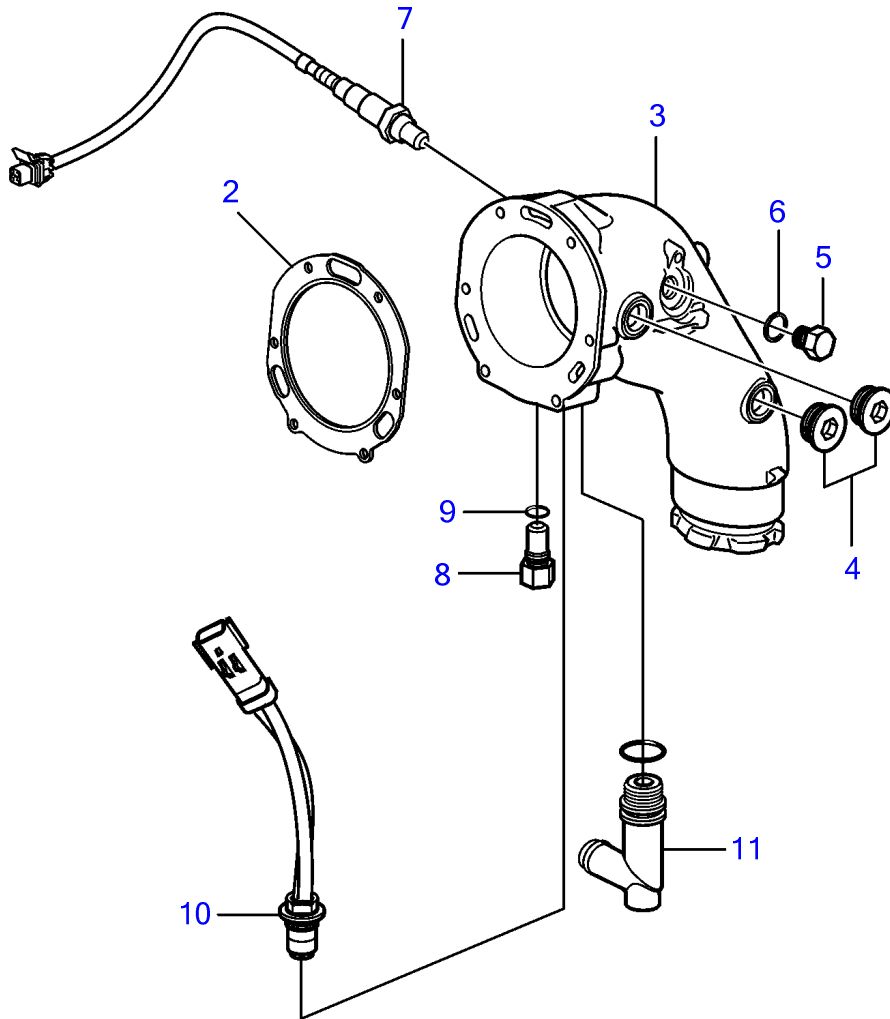

1

V8-270-CE-B

REF	PART NO.	QTY	DESCRIPTION	NOTES
1	21571773	1	Elbow	
2	40005439	1	Gasket	
3	21468082	1	Elbow pipe	
4	21399010	2	Plug	M27
		2	• O-ring	
5	960632	2	Plug	
6	977751	2	Gasket	
7	3883724	1	Sensor, oxygen	
		1	• Sealing washer	not sold separately
8	21194290	1	Anode	
9	980998	1	• O-ring	replaced by next part number
	21286721	1	• O-ring	
10	3889526	1	Sensor, temperature	
11	21115770	1	Adapter	
		1	O-ring	not sold separately

47703948-25-37679

26759

Upd:2014-07-09

V8-270-CE-B