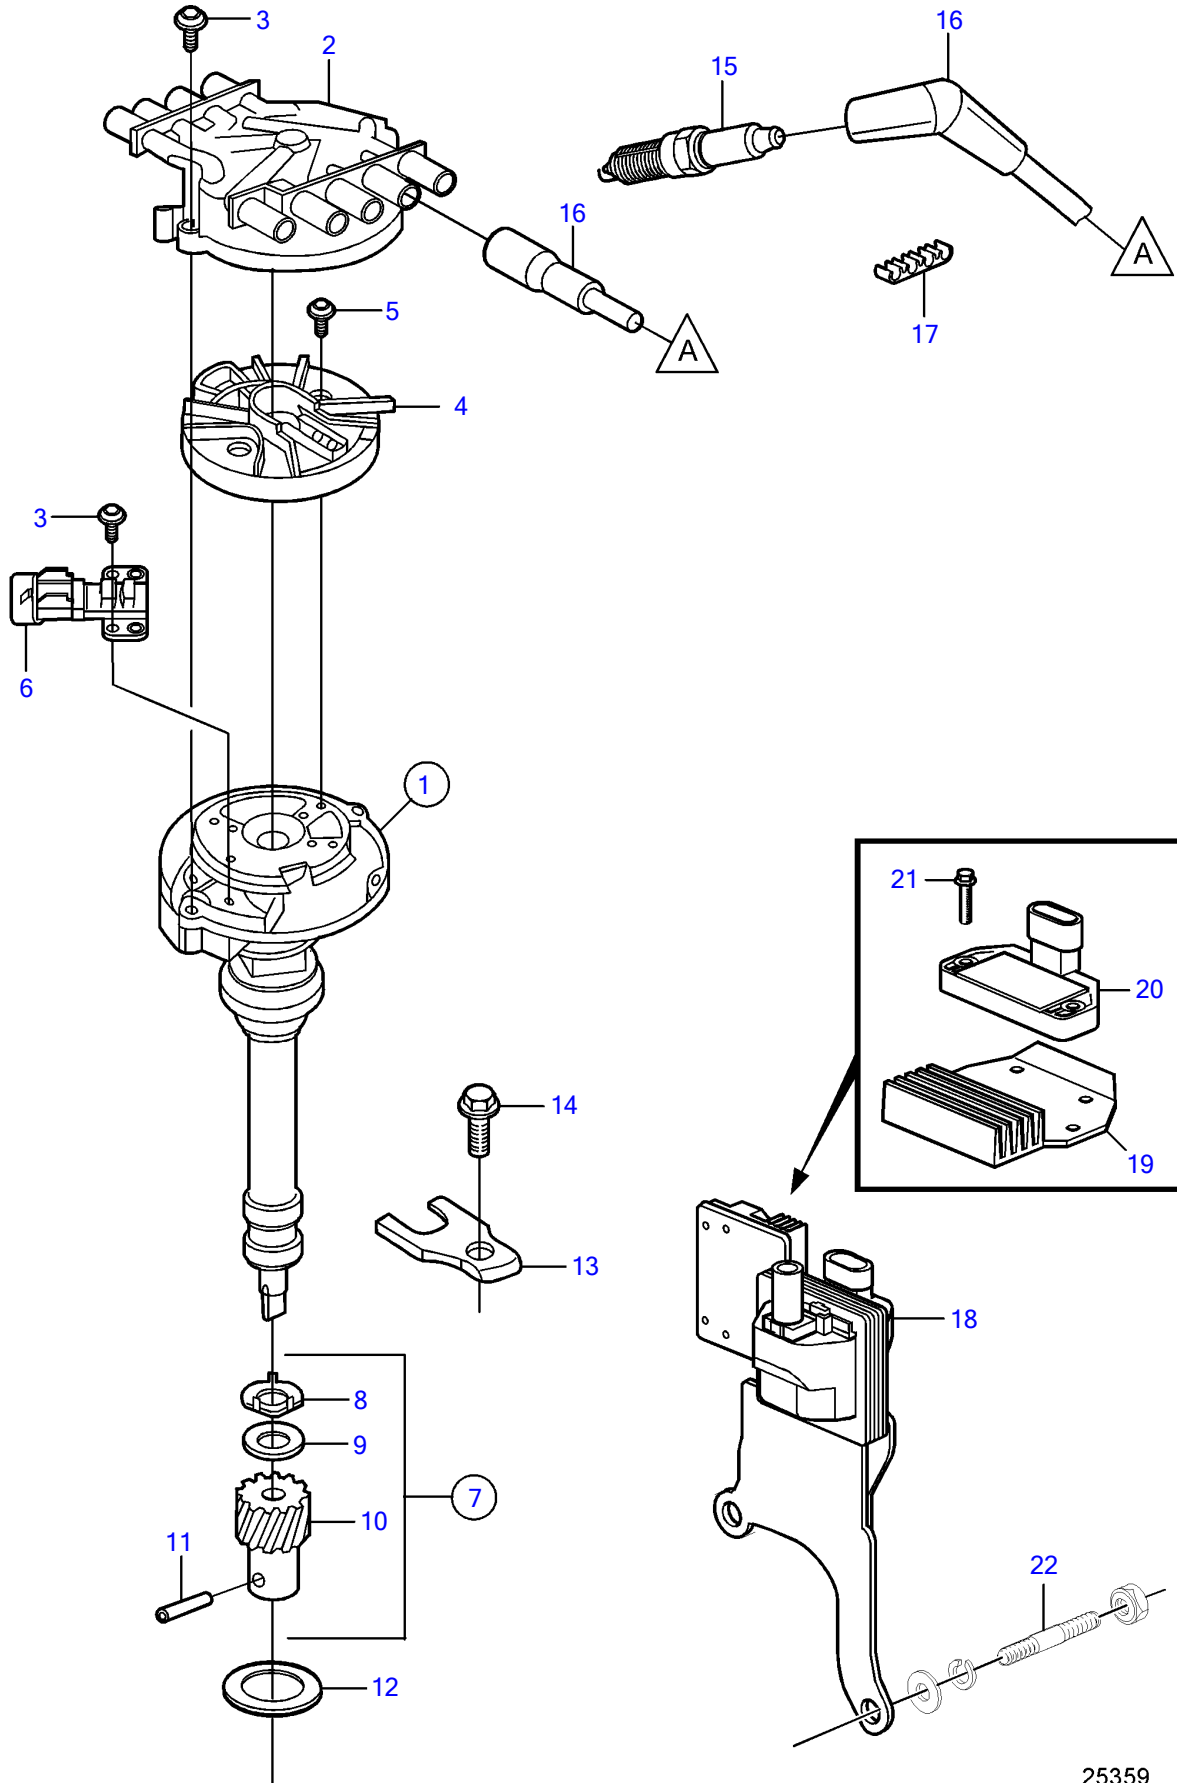

V8-270-CE-B

## V8-270-CE-B

REF	PART NO.	QTY	DESCRIPTION	NOTES
1	3861987	1	Distributor	replaced by next part number
	21622232	1	Distributor	
2	3858975	1	• Distributor cap	
3	3858976	4	• Bolt	
4	3858977	1	• Rotor	
5	3858978	2	• Bolt	
6	3863130	1	• Sensor, camshaft position	
7	3858980	1	• Kit	
8		1	• • Washer	not sold separately
9		1	• • Washer	not sold separately
10		1	• • Gear	not sold separately
11		1	• • Pin	not sold separately
12	3852109	1	Gasket	
13	3852108	1	Clamp	
14	3861978	1	Screw	
15	21467472	2	Spark plug kit	4 pack
	21467473	1	Kit	24 pack
16	3888328	1	Ignition cable kit	
17	(3852491)	4	Retainer	Obsolete part
18	21436799	1	Ignition coil	
19	3858985	1	• Cooling plate	
20	3858984	1	• Module	
21	3858986	2	• Bolt	
22		2	Stud	See page with flywheel and flywheel housing.