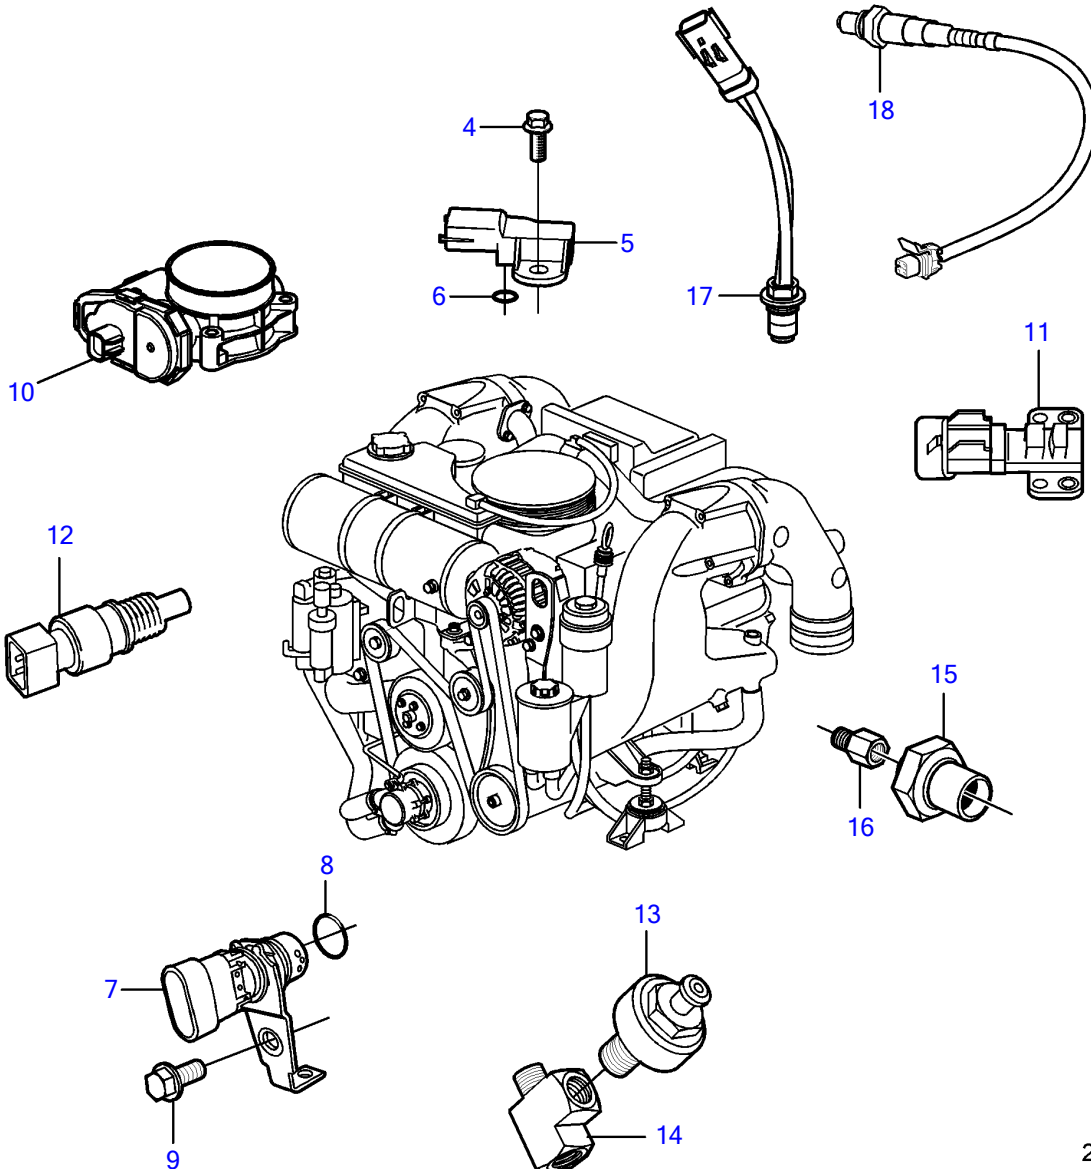

V8-270-CE-B

V8-270-CE-B

REF	PART NO.	QTY	DESCRIPTION	NOTES
1		1		
2	3843651	4	Flange screw	
3	21333459	1	Bracket	
4	3858973	1	Bolt	
5	3859020	1	Sensor, MAT/MAP	
6	3858988	1	• Sealing	
7	3858979	1	Sensor, crankshaft position	
8	3859009	1	• O-ring	
9	3858983	1	Bolt	
10		1	Throttle body	See "Throttle Body" page
		2	Sensor, throttle position	
		1	Switch, idle validation	
11	3863130	1	Sensor, camshaft position	
12	3850397	1	Switch	
13	22024631	2	Knock sensor	
14	3593571	1	Fitting	
15	3887328	1	Sensor, oil pressure	
16	3887970	1	Fitting	
17	3889526	4	Sensor, temperature	
18	3883724	4	Sensor, oxygen	