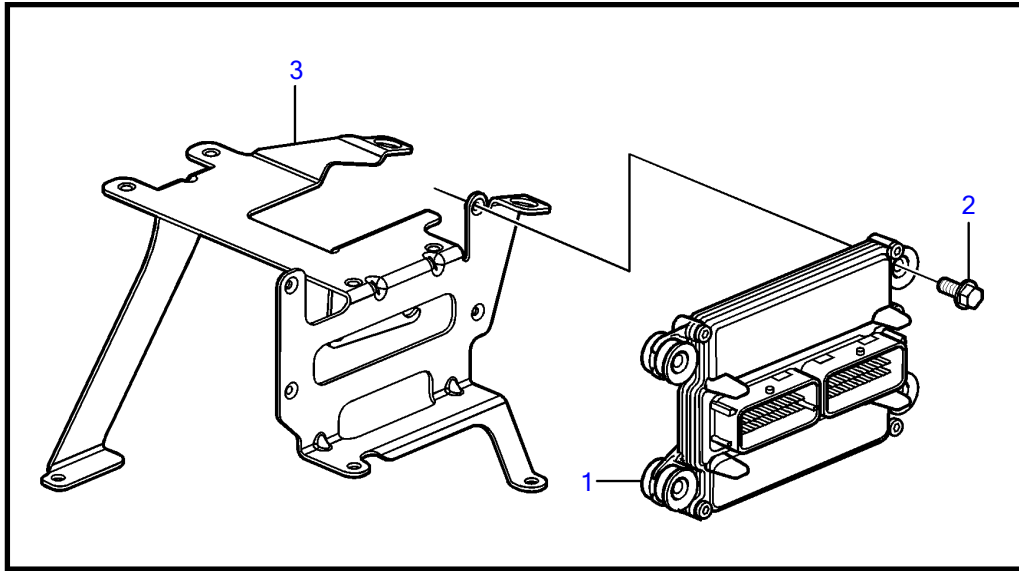

V8-270-CE-B

V8-270-CE-B

REF	PART NO.	QTY	DESCRIPTION	NOTES
1		1		
2	3843651	4	Flange screw	
3	21333459	1	Bracket	
4	3858973	1	Bolt	
5	3859020	1	Sensor, MAT/MAP	
6	3858988	1	• Sealing	
7	3858979	1	Sensor, crankshaft position	
8	3859009	1	• O-ring	
9	3858983	1	Bolt	
10		1	Throttle body	See "Throttle Body" page
		2	Sensor, throttle position	
		1	Switch, idle validation	
11	3863130	1	Sensor, camshaft position	
12	3850397	1	Switch	
13	22024631	2	Knock sensor	
14	3593571	1	Fitting	
15	3887328	1	Sensor, oil pressure	
16	3887970	1	Fitting	
17	3889526	4	Sensor, temperature	
18	3883724	4	Sensor, oxygen	