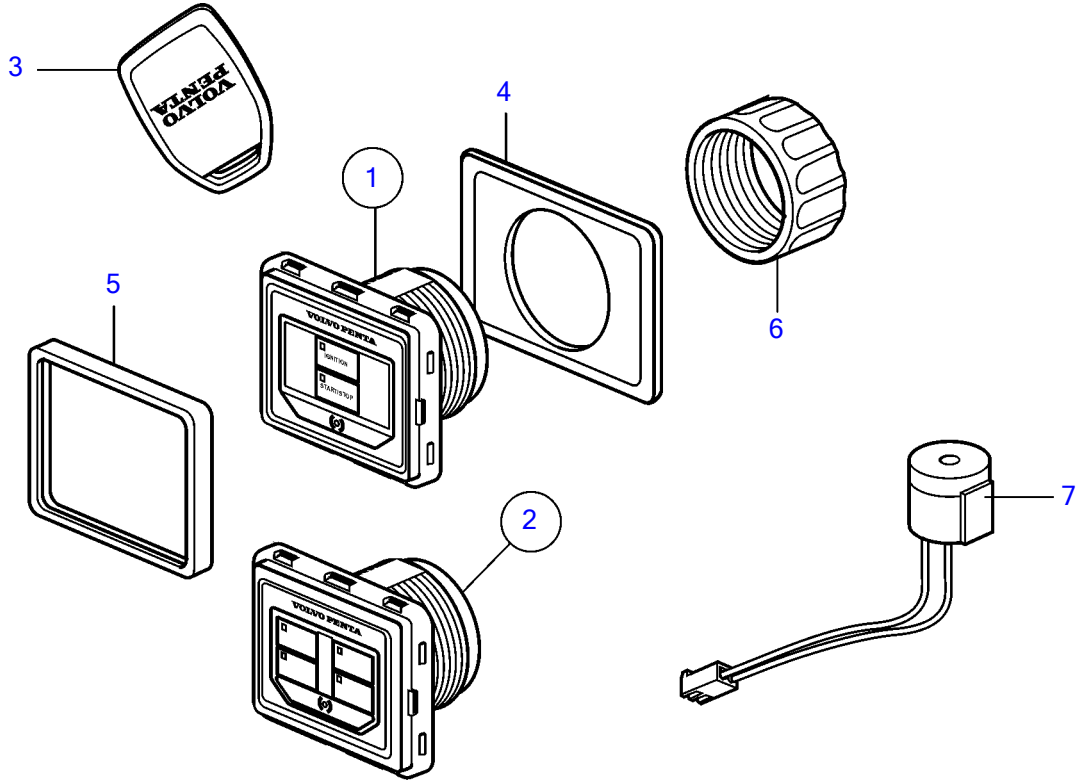

V8-270-CE-B

26339

V8-270-CE-B

REF	PART NO.	QTY	DESCRIPTION	NOTES
1	21758304	1	Panel	Single panel
2	21836809	1	Panel	Twin panel
3	21758351	2	• Key	
4	3808135	1	• Gasket	
5	21467057	1	• Frame	
6	3808134	1	• Nut	
7	21358227	1	• Buzzer	
8	21693204	1	Cable	e-Key single harness
9	21693208	1	Cable	e-Key twin harness
10	21693202	1	Cable	e-Key single harness with Lanyard
11	21693206	1	Cable	e-Key twin harness with Lanyard
12	21876876	1	Cable	e-Key quad harness