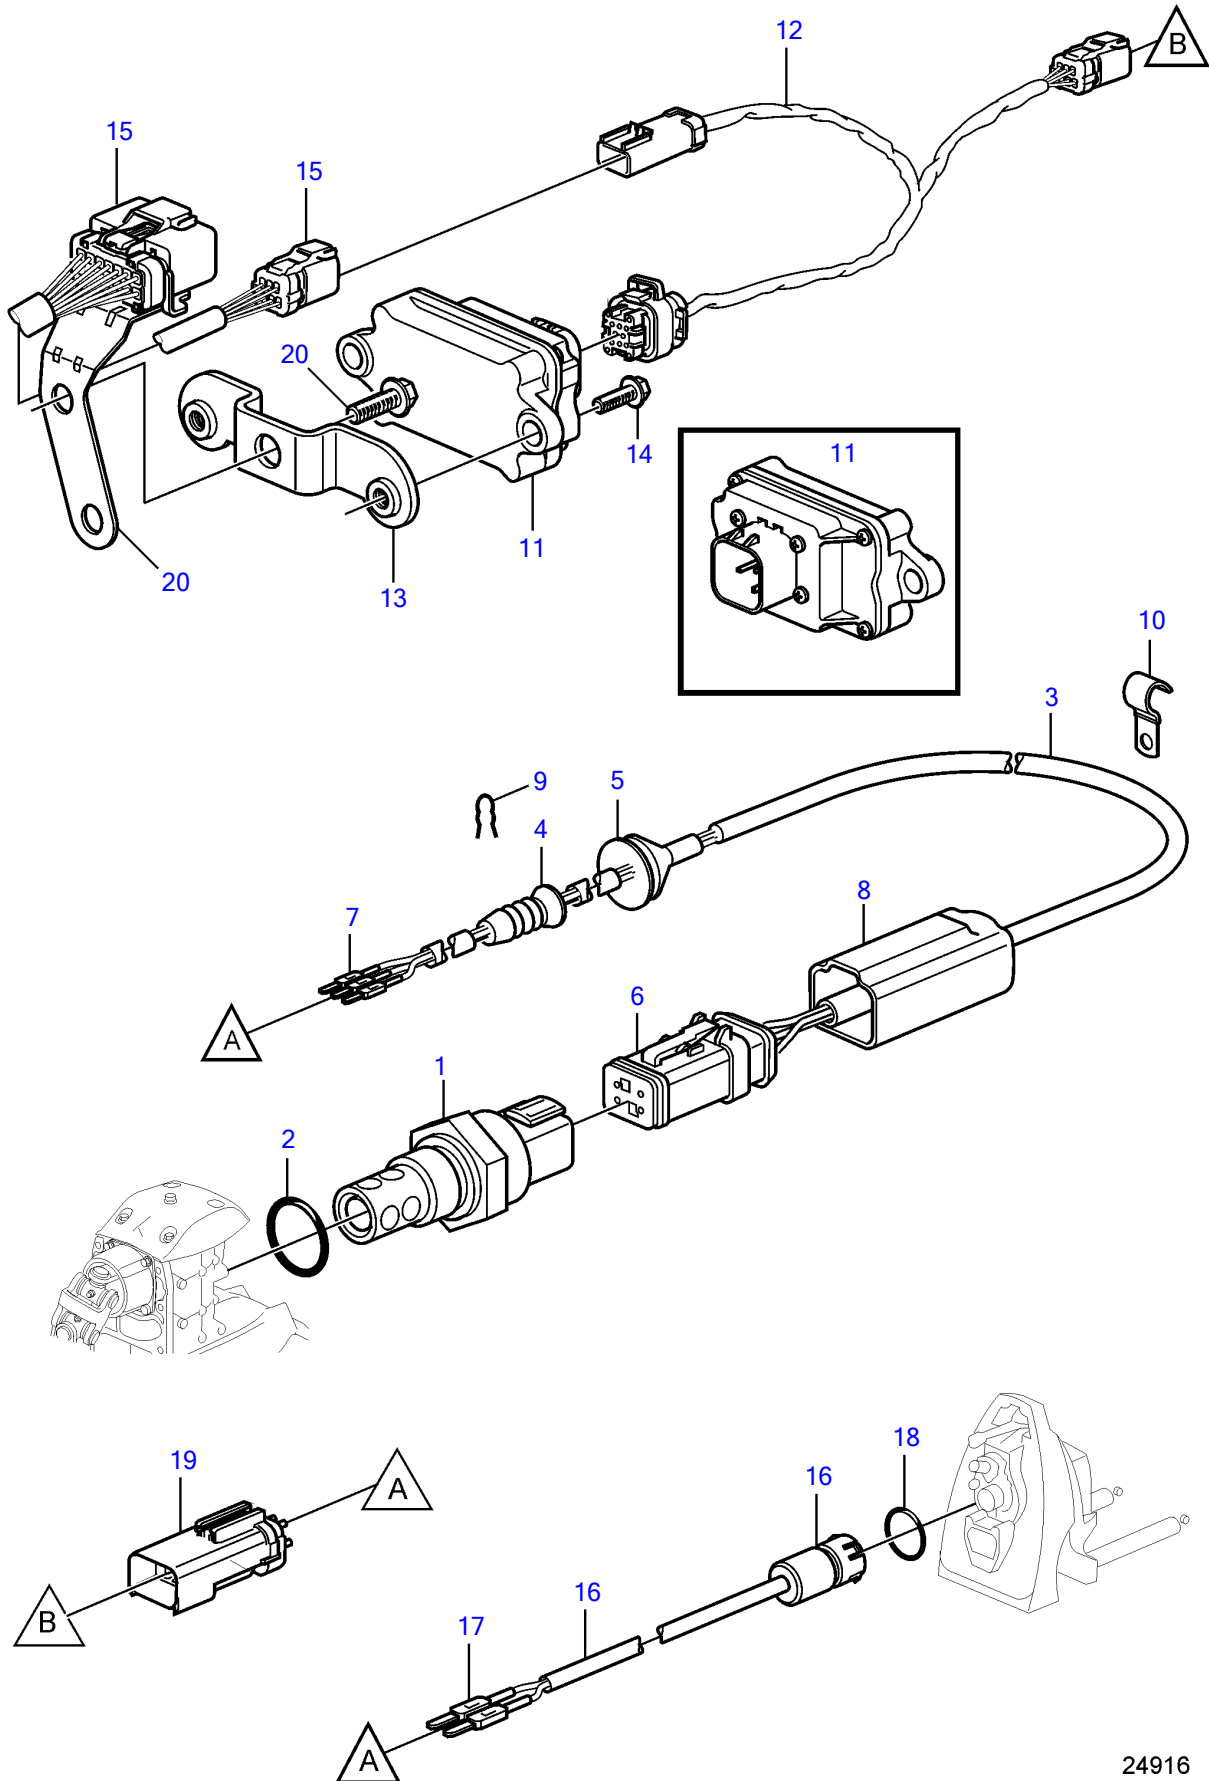

V8-270-CE-B

V8-270-CE-B

REF	PART NO.	QTY	DESCRIPTION	NOTES
1	21174634	1	Sensor	WID- water in drive oil
2		1	• O-ring	not sold separately
3	21124251	1	Wiring harness	
4		1	• Plug	not sold separately
5		1	• Grommet	not sold separately
6		1	• Connector housing	
		1	• • Seal	not sold separately
7		3	• Terminal	not sold separately
8		1	• Boot	not sold separately
9	3852555	1	Retainer	
10	21174636	6	Attaching clamp	
11	21206915	1	Module	
12	21206919	1	Wiring harness	
		3	• Connector housing	not sold separately
		X	• Terminal	not sold separately
13	21210873	1	Bracket	
14	946544	2	Flange screw	
15		X	Cable harness, engine	
16	21292836	1	Sensor	WIB - water in bellows
		1	• Housing	not sold separately
17		2	• Terminal	not sold separately
18	3852033	1	• O-ring	
19		1	Connector housing	
20		X		See engine catalog, "Engine Harness" section