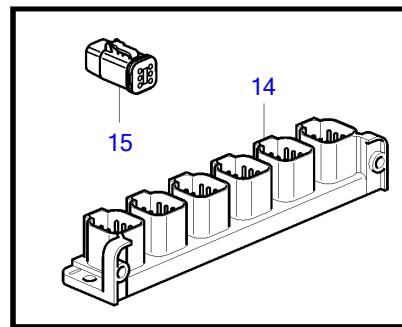

V8-270-CE-B

## V8-270-CE-B

REF	PART NO.	QTY	DESCRIPTION	SEE SEC.	NOTES
1	21825662	1	Cable		Y-split, multisensor
2	21427463	1	Cable		Auxiliary relay
3	977184	1	• Housing		
4	873765	1	Relay		12V
5	3889410	1	Extension cable'verl		L=1.5m
	3842733	1	Extension cable'verl		L=3.0m
	3842734	1	Extension cable'verl		L=5.0m
	3842735	1	Extension cable'verl		L=7.0m
	3842736	1	Extension cable'verl		L=9.0m
	3842737	1	Extension cable'verl		L=11.0m
	21172469	1	Extension cable'verl		L=20m
	21172470	1	Extension cable'verl		L=40m
6	21421945	1	Cable		Steering adapter
7	3588972	1	Cable kit		Y-connector bus cable, 6-pole., L=0.5m
	874960	2	• Housing		
	874959	1	• Housing		
8	3886666	1	Cable, multilink		L=1.5m
	21166002	1	Wiring harness, multilink		7m
	21166003	1	Wiring harness, multilink		9m
	21166004	1	Wiring harness, multilink		13m
9	3588206	1	Cable kit, y-split		
10	21865234	1	Cable		L=1.5m
	874789	1	Cable kit		L=5.0m
	889550	1	Cable		L=7.0m
	889551	1	Cable		L=9.0m
	889552	1	Cable		L=11.0m
	888013	1	Cable		L=13.0m
11	21460908	1	Converter		A-can converter
12	21480272	1	Cable		Extension cable, 6 pin. 1.5m, steering
13	3848966	1	Control unit		Dimmer unit
			• Bulletin P-38-1-1	P-38-1-1-EN	ADU - Automatic Dimmer Unit
14	21469055	1	Connection block		Multi-link hub
15	21825714	1	Terminal		
16	21287072		Wiring harness		T-cable, Multi-link hub
	874960	3	• Housing		
17	21427460	1	Cable		T-cable, Datalink
18	874759	1	Extension cable'verl		extension cable, Easy-link gauges, L=1.0m
	3807043	1	Extension cable'verl		extension cable, Easy-link gauges, L=3.0m