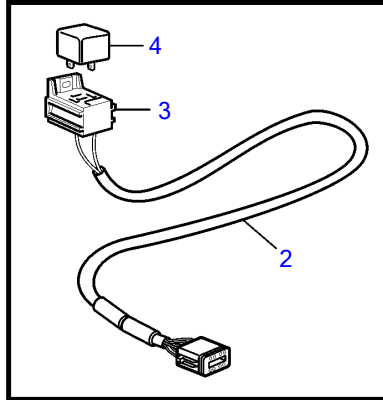

## V8-270-CE-B

REF	PART NO.	QTY	DESCRIPTION	SEE SEC.	NOTES
1	21825662	1	Cable		Y-split, multisensor
2	21427463	1	Cable		Auxiliary relay
3	977184	1	• Housing		
4	873765	1	Relay		12V
5	3889410	1	Extension cable'verl		L=1.5m
	3842733	1	Extension cable'verl		L=3.0m
	3842734	1	Extension cable'verl		L=5.0m
	3842735	1	Extension cable'verl		L=7.0m
	3842736	1	Extension cable'verl		L=9.0m
	3842737	1	Extension cable'verl		L=11.0m
	21172469	1	Extension cable'verl		L=20m
	21172470	1	Extension cable'verl		L=40m
6	21421945	1	Cable		Steering adapter
7	3588972	1	Cable kit		Y-connector bus cable, 6-pole., L=0.5m
	874960	2	• Housing		
	874959	1	• Housing		
8	3886666	1	Cable, multilink		L=1.5m
	21166002	1	Wiring harness, multilink		7m
	21166003	1	Wiring harness, multilink		9m
	21166004	1	Wiring harness, multilink		13m
9	3588206	1	Cable kit, y-split		
10	21865234	1	Cable		L=1.5m
	874789	1	Cable kit		L=5.0m
	889550	1	Cable		L=7.0m
	889551	1	Cable		L=9.0m
	889552	1	Cable		L=11.0m
	888013	1	Cable		L=13.0m
11	21460908	1	Converter		A-can converter
12	21480272	1	Cable		Extension cable, 6 pin. 1.5m, steering
13	3848966	1	Control unit		Dimmer unit
			• Bulletin P-38-1-1	P-38-1-1-EN	ADU - Automatic Dimmer Unit
14	21469055	1	Connection block		Multi-link hub
15	21825714	1	Terminal		
16	21287072		Wiring harness		T-cable, Multi-link hub
	874960	3	• Housing		
17	21427460	1	Cable		T-cable, Datalink
18	874759	1	Extension cable'verl		extension cable, Easy-link gauges, L=1.0m
	3807043	1	Extension cable'verl		extension cable, Easy-link gauges, L=3.0m