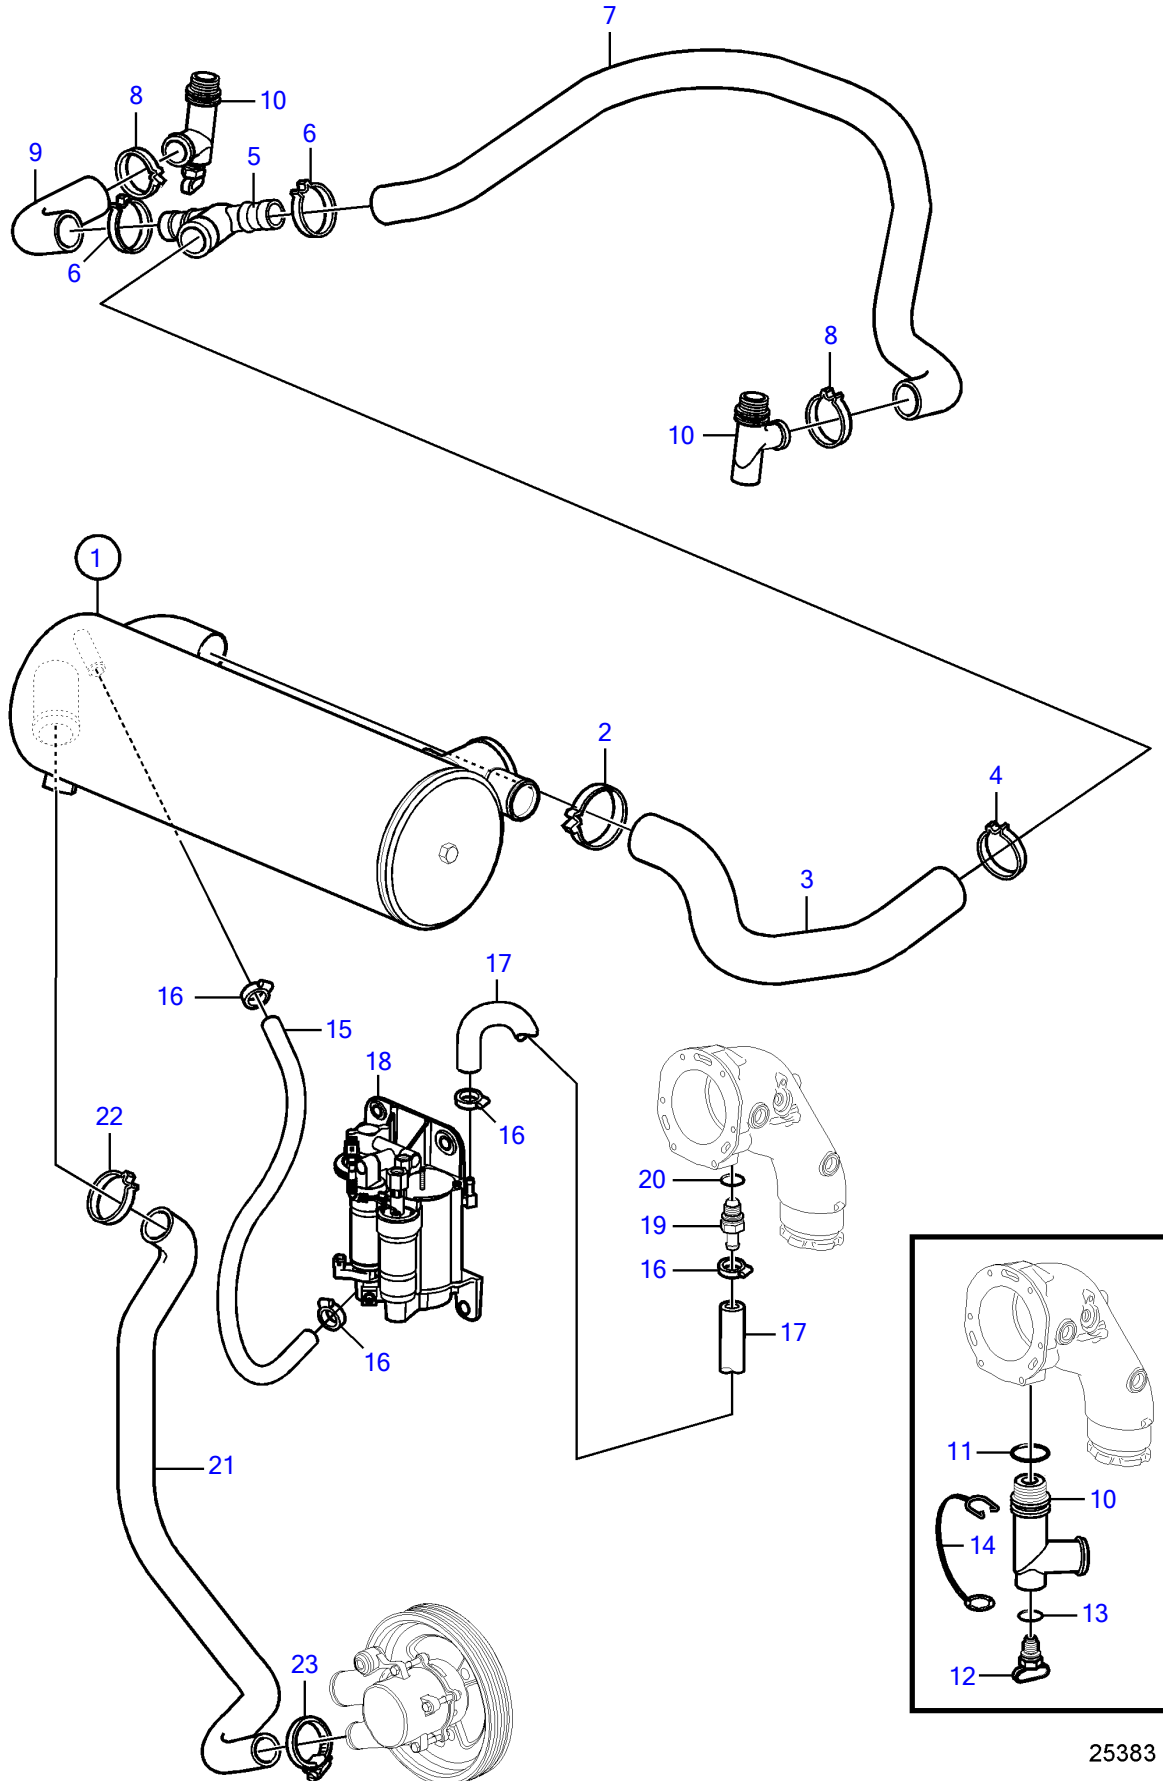

V8-270-CE-B

25383

V8-270-CE-B

REF	PART NO.	QTY	DESCRIPTION	NOTES
1	21444263	1	Heat exchanger	
2	982717	1	Clamp	
3	21338610	1	Hose	
4	982645	1	Clamp	
5	21338635	1	Connector	
6	(982715)	2	Clamp	Obsolete part
7	21338614	1	Hose	Port
8	(982715)	2	Clamp	Obsolete part
9	21338612	1	Hose	Starboard
10	21115770	2	Adapter	
11		2	• O-ring	not sold separately
12	21114522	2	Drain plug	
	3849500	2	• Plug	Replaced by 21114522, not sold separately
13	976970	2	• O-ring	
14	3849892	2	• Retainer	
15	3862550	1	Hose	
16	3860413	4	Hose clamp	
17	21114718	1	Hose	
18		1	Fuel pump	See "Fuel system" page
19	21115767	1	Adapter	
20	976970	1	• O-ring	
21	21338608	1	Hose	
22	982717	1	Clamp	
23	3852602	1	Hose clamp	