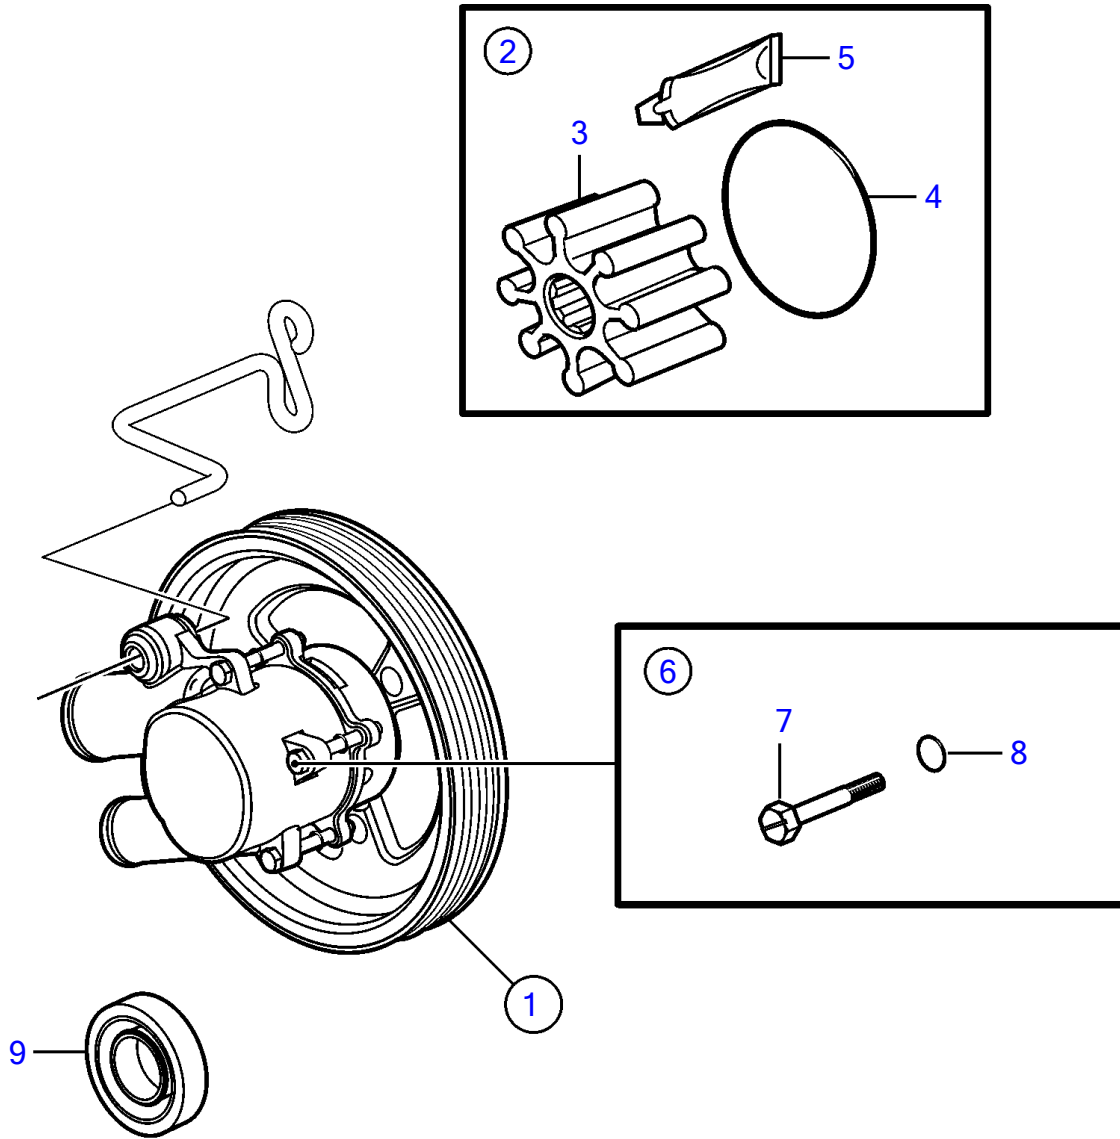

V8-270-CE-B

V8-270-CE-B

REF	PART NO.	QTY	DESCRIPTION	NOTES
1	21212799	1	Pump	
2	21213664	1	Impeller kit	replaces 3842786 for gas engines
3	21212794	1	• Impeller	
4	3858938	1	• O-ring	
5		1	• Lubricant, glycerin	not sold separately
6	21951332	1	Screw kit	
7		4	• Screw	not sold separately
8		4	• O-ring	not sold separately
9	827247	1	Sealing ring	