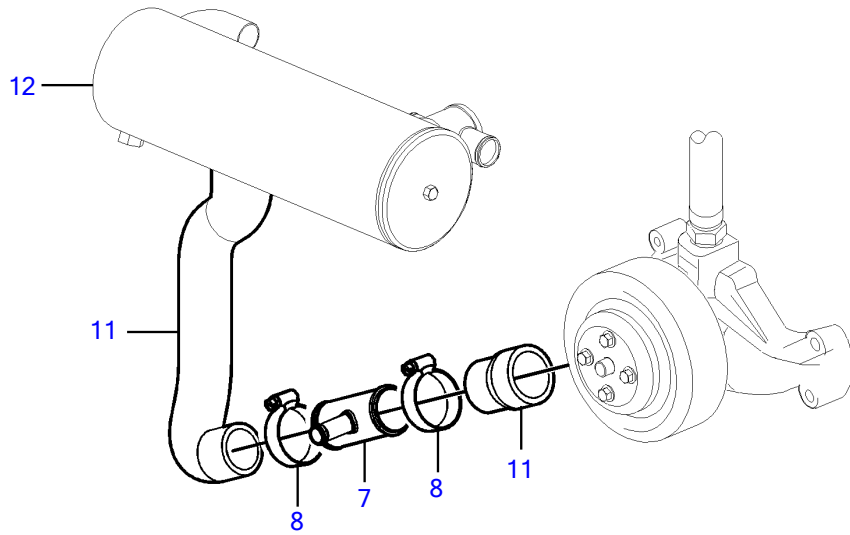

V8-270-CE-B

V8-270-CE-B

REF	PART NO.	QTY	DESCRIPTION	NOTES
1	21527832	1	Kit	Kit has other parts that are not used on this engine
2	40005443	1	• Nipple	7/16" - 14 unc
3	976970	1	• • O-ring	
4	856483	1	• Hose connection	1/4"-18 NPTF
5	3852602	4	• Hose clamp	
6	3818035	1	• Fitting	
7	3863068	1	• T-pipe	
8	3854978	2	• Hose clamp	
9	3860613	1	• T-nipple	
10		X	Hose, heater	Hose not supplied with kit.
11		X	Hose	Cut, Circulation pump to heat exchanger
12		X	Heat exchanger	
13		X	Expansion tank	