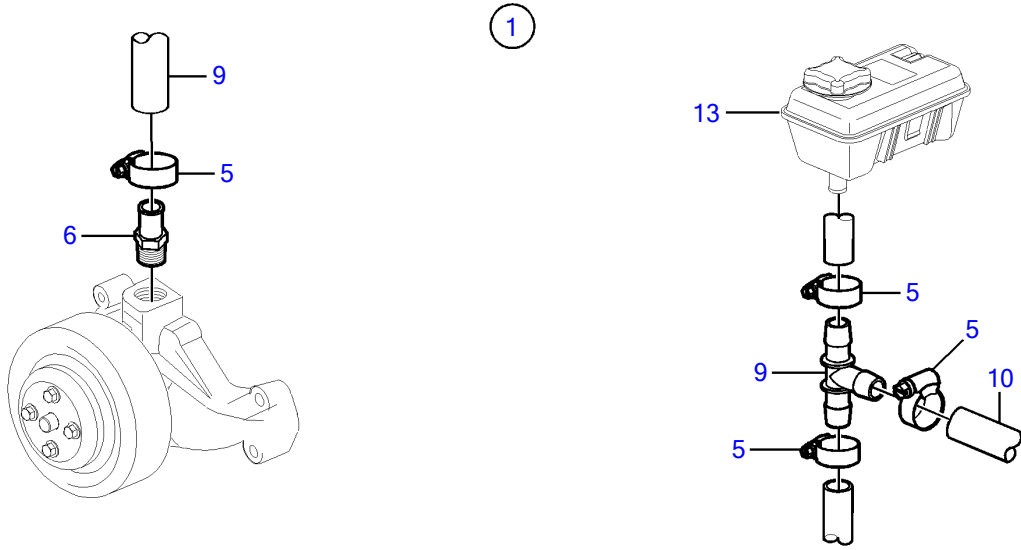

V8-270-CE-B

V8-270-CE-B

REF	PART NO.	QTY	DESCRIPTION	NOTES
1	21527832	1	Kit	Kit has other parts that are not used on this engine
2	40005443	1	• Nipple	7/16" - 14 unc
3	976970	1	• • O-ring	
4	856483	1	• Hose connection	1/4"-18 NPTF
5	3852602	4	• Hose clamp	
6	3818035	1	• Fitting	
7	3863068	1	• T-pipe	
8	3854978	2	• Hose clamp	
9	3860613	1	• T-nipple	
10		X	Hose, heater	Hose not supplied with kit.
11		X	Hose	Cut, Circulation pump to heat exchanger
12		X	Heat exchanger	
13		X	Expansion tank	