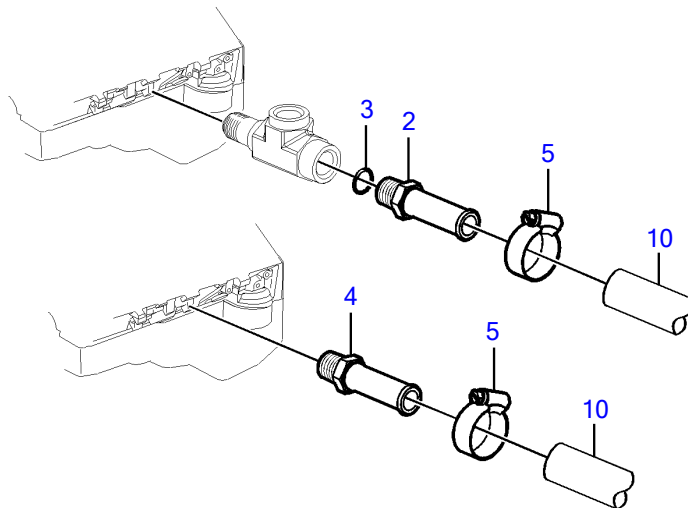

V8-270-CE-B

V8-270-CE-B

REF	PART NO.	QTY	DESCRIPTION	NOTES
1	21527832	1	Kit	Kit has other parts that are not used on this engine
2	40005443	1	• Nipple	7/16" - 14 unc
3	976970	1	• • O-ring	
4	856483	1	• Hose connection	1/4"-18 NPTF
5	3852602	4	• Hose clamp	
6	3818035	1	• Fitting	
7	3863068	1	• T-pipe	
8	3854978	2	• Hose clamp	
9	3860613	1	• T-nipple	
10		X	Hose, heater	Hose not supplied with kit.
11		X	Hose	Cut, Circulation pump to heat exchanger
12		X	Heat exchanger	
13		X	Expansion tank	