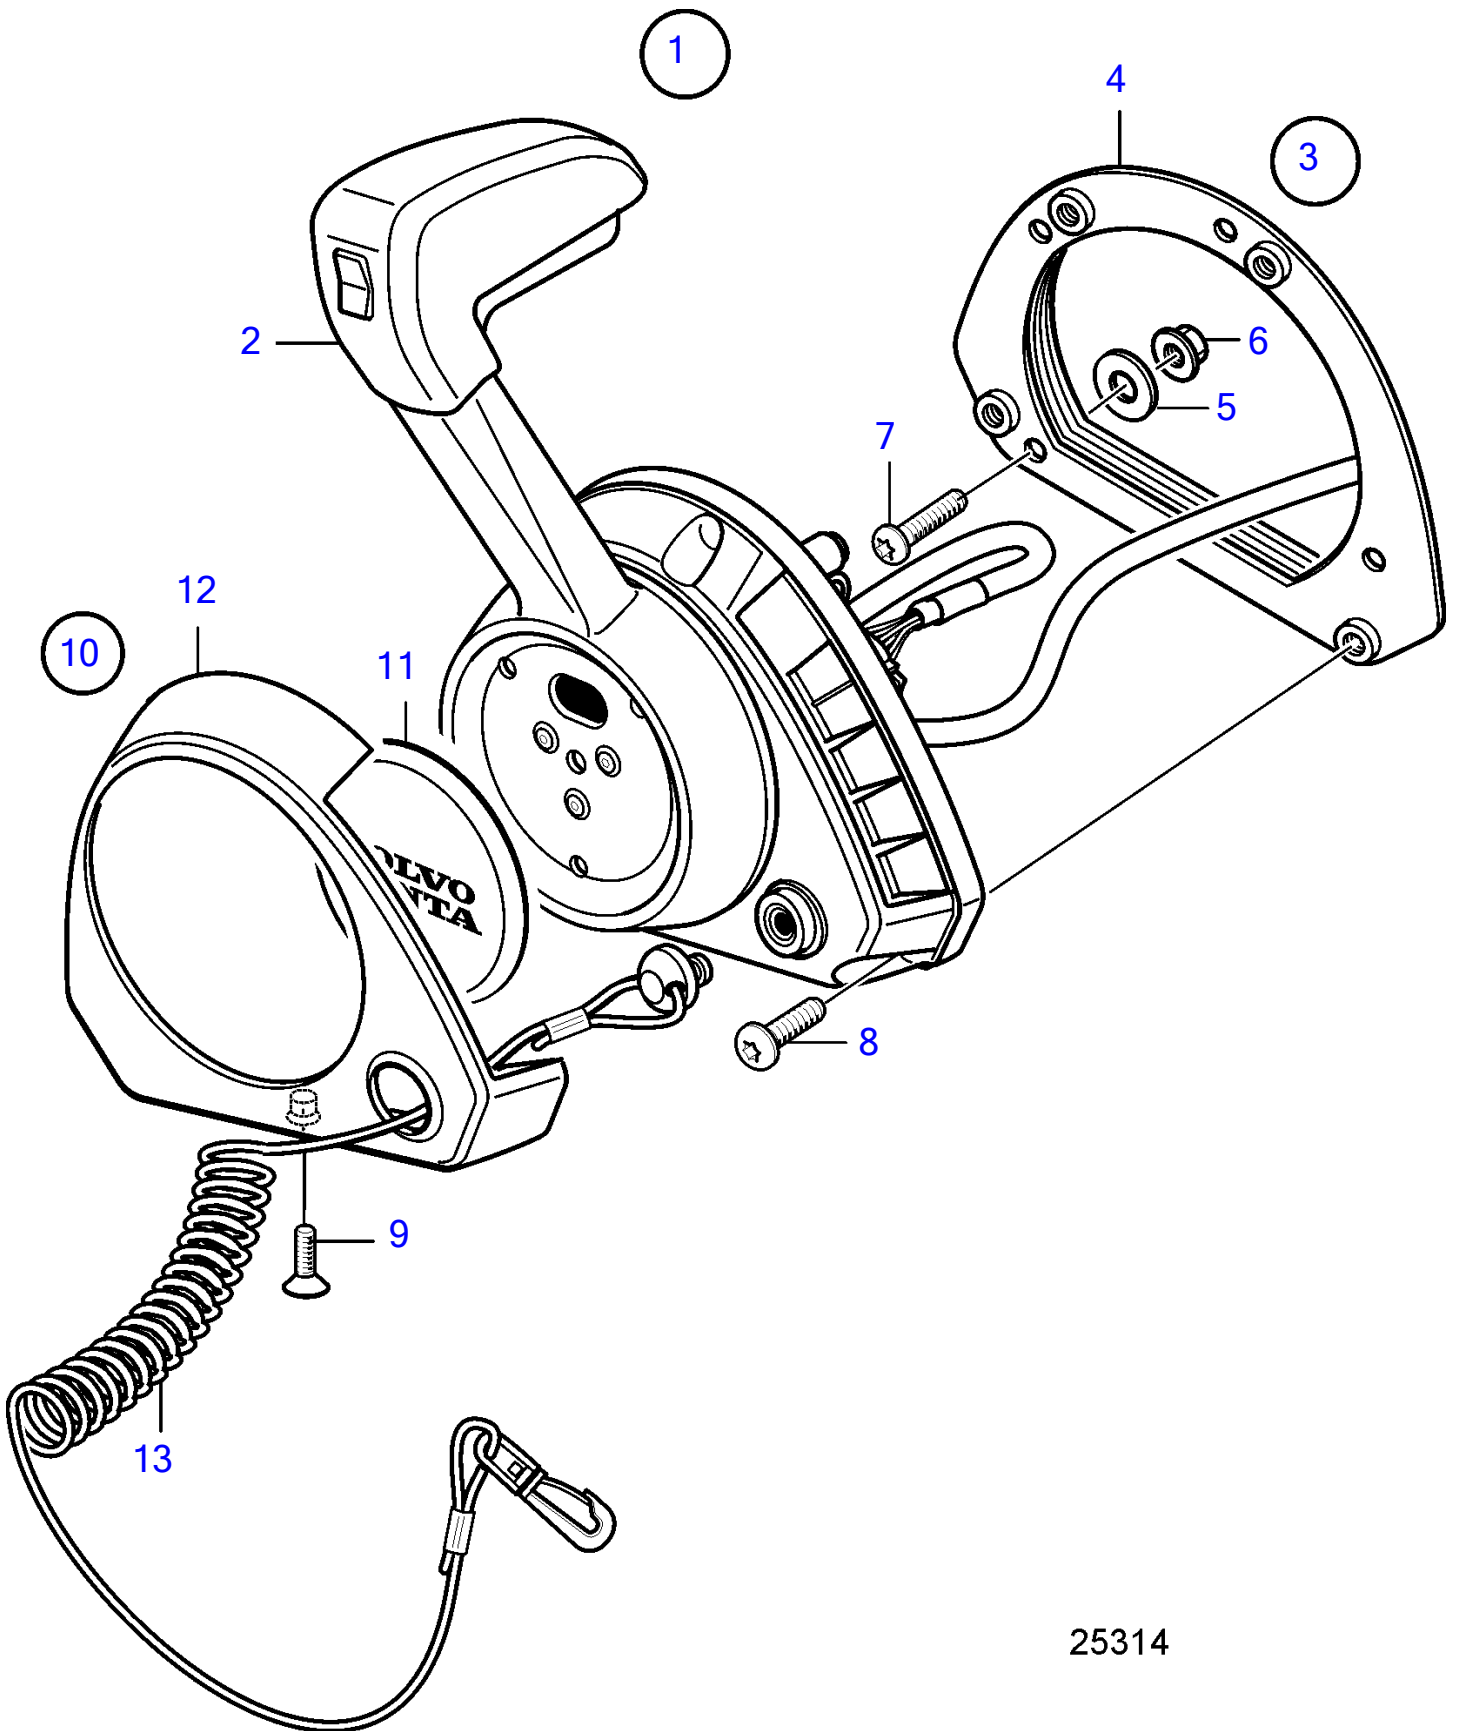

V8-270-CE-B

25314

V8-270-CE-B

REF	PART NO.	QTY	DESCRIPTION	NOTES
1	21847446	1	Control lever	
	3586259	1	Software	Vodia-programming. This p/n can not be ordered, but will be used for invoicing.
	3586261	1	Software	Warehouse programming. This p/n can not be ordered, but will be used for invoicing.
2		1	• Control lever	
3	21461723	1	• Installation kit	
4	(21461725)	1	• • Bracket	Obsolete part
5	940191	4	• • Washer	
6	966170	4	• • Lock nut	
7	(994914)	4	• • Hex. socket screw	Obsolete part
8	(995201)	4	• • Hex. socket screw	Obsolete part
9	(969868)	1	• • 6 point socket screw	Obsolete part
10	(21572761)	1	• Cover	Obsolete part
11			• • Cover	
12			• • Cover	
13	21552068	1	• Safety strap	

47703948-27-37379

25314

Upd:2014-07-09

V8-270-CE-B