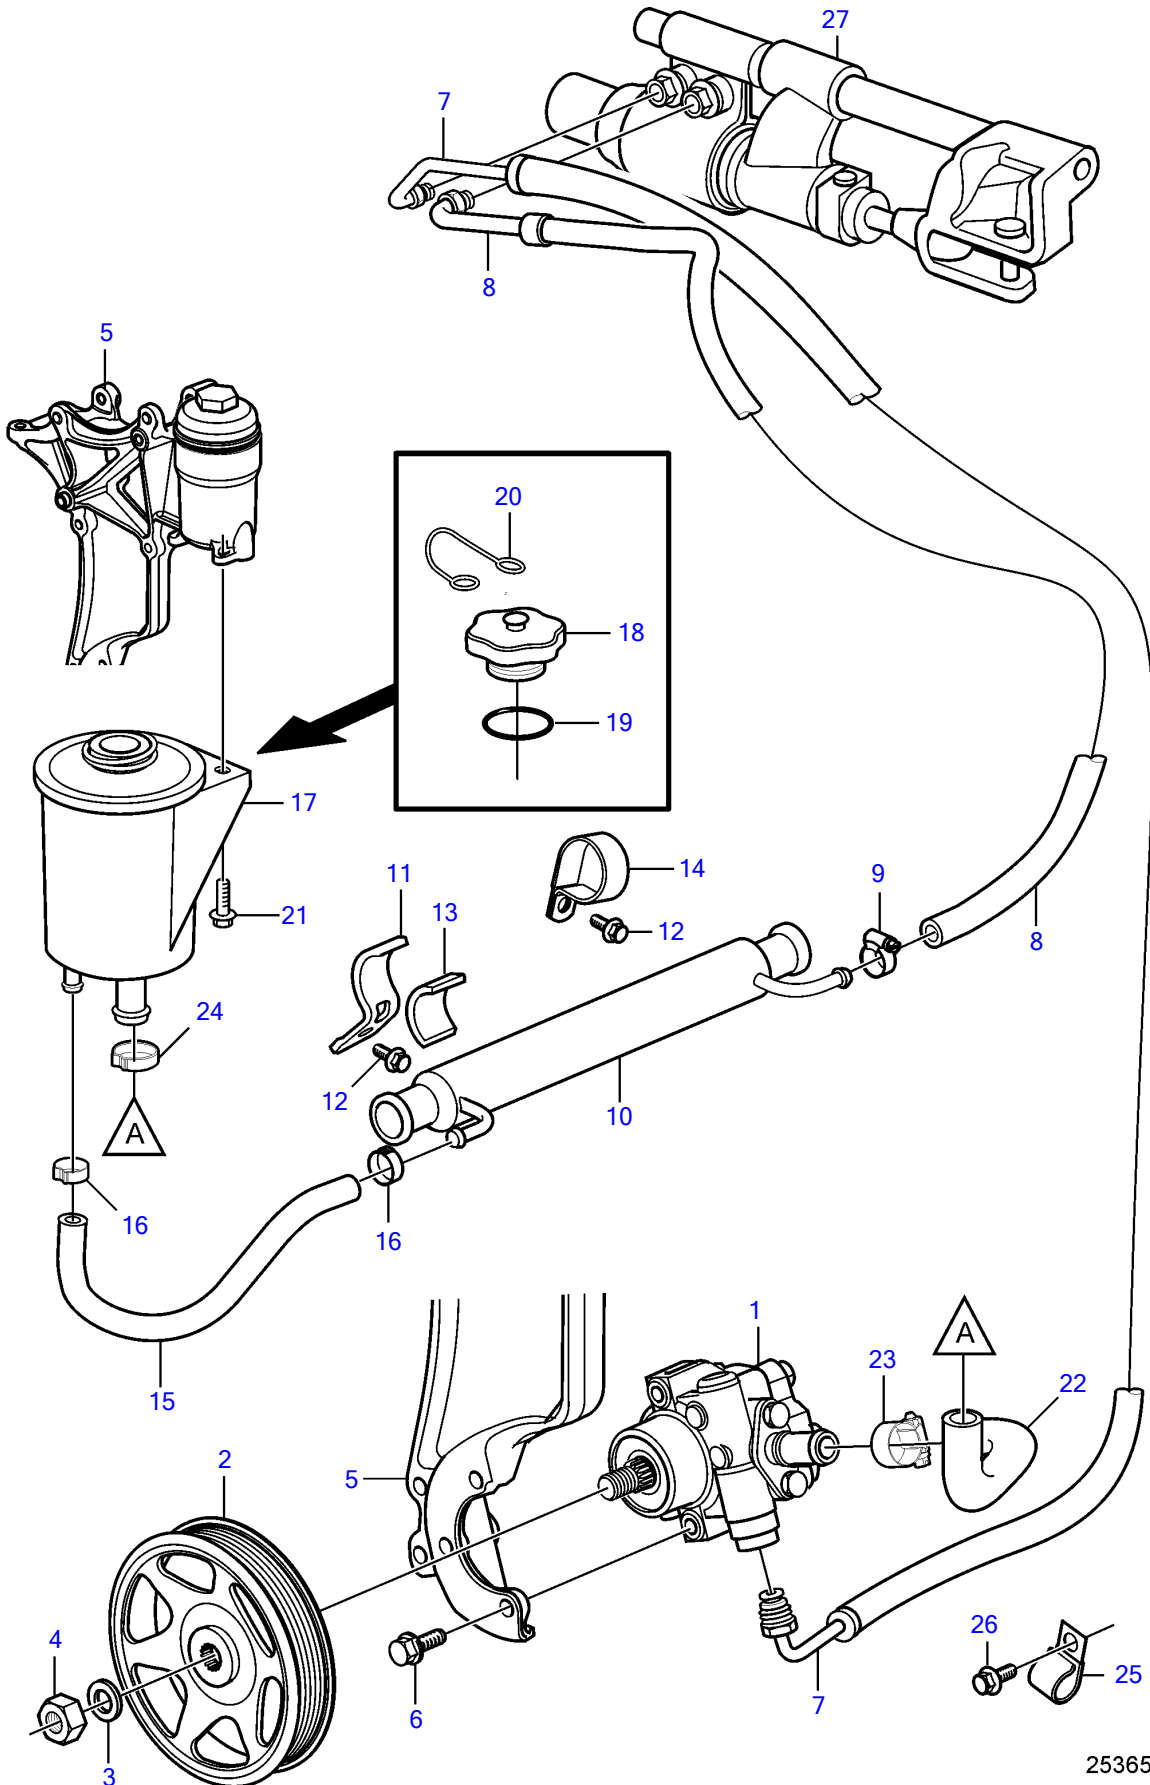

V8-270-C-B

25365

Upd:2014-05-30

25365

47703946-64-36229

## V8-270-C-B

REF	PART NO.	QTY	DESCRIPTION	NOTES
1	3887373	1	Power steering pump	
2	3889611	1	Pulley	
3	3889615	1	Washer	
4	3889613	1	Nut	
5	21573817	1	Bracket	
6	3595494	3	Screw	
7	3888739	1	Hose assembly	
8	21452588	1	Hose assembly	
9	3860413	1	Hose clamp	
10	21399019	1	Hydraulic oil cooler	
11	21434106	1	Bracket	Replaced by 3852490
12	3853393	1	Flange screw	
13	21434108	1	Support rubber	
14	3852490	1	Attaching clamp	
15	21399023	1	Hose	
16	982663	2	Hose clamp	
17	3887375	1	Reservoir	
18		1	• Cap	not sold separately
19		1	• O-ring	not sold separately
20		1	• Retainer	not sold separately
21	946544	2	Flange screw	
22	21355283	2	Hose	
23	3853794	2	Hose clamp	
24	980038	1	Hose clamp	replaced by next part number
		1	Hose clamp	
25	(984038)	1	Clamp, J	Obsolete part
26	(3853557)	1	Flange screw	Obsolete part, 3/8" - 16 unc, L=0.75" (19mm)
27		1	Steering cylinder	See drive catalog