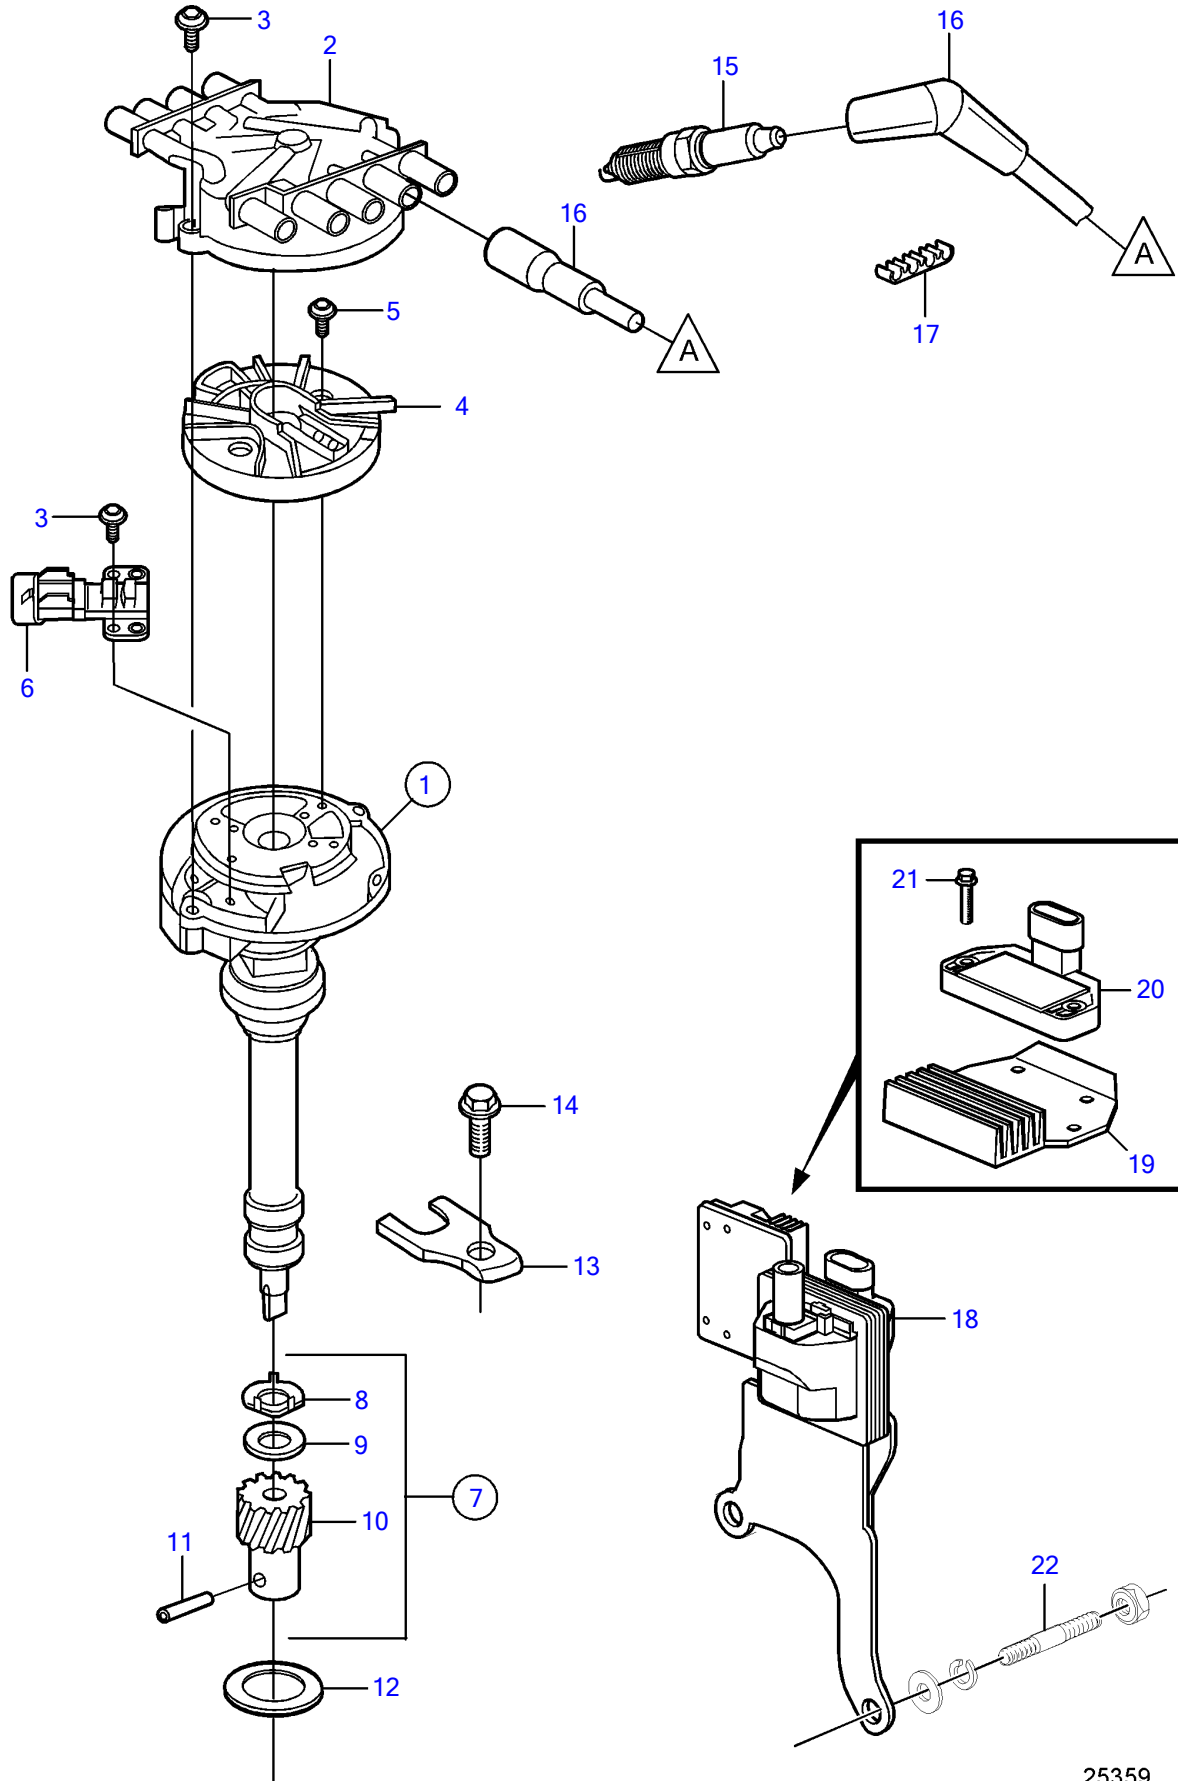

V8-270-C-B

V8-270-C-B

| REF | PART NO. | QTY | DESCRIPTION | NOTES |
|-----|-----------|-----|-----------------------------|--|
| 1 | 3861987 | 1 | Distributor | replaced by next part number |
| | 21622232 | 1 | Distributor | |
| 2 | 3858975 | 1 | • Distributor cap | |
| 3 | 3858976 | 4 | • Bolt | |
| 4 | 3858977 | 1 | • Rotor | |
| 5 | 3858978 | 2 | • Bolt | |
| 6 | 3863130 | 1 | • Sensor, camshaft position | |
| 7 | 3858980 | 1 | • Kit | |
| 8 | | 1 | • • Washer | not sold separately |
| 9 | | 1 | • • Washer | not sold separately |
| 10 | | 1 | • • Gear | not sold separately |
| 11 | | 1 | • • Pin | not sold separately |
| 12 | 3852109 | 1 | Gasket | |
| 13 | 3852108 | 1 | Clamp | |
| 14 | 3861978 | 1 | Screw | |
| 15 | 21467472 | 2 | Spark plug kit | 4 pack |
| | 21467473 | 1 | Kit | 24 pack |
| 16 | 3888328 | 1 | Ignition cable kit | |
| 17 | (3852491) | 4 | Retainer | Obsolete part |
| 18 | 21436799 | 1 | Ignition coil | |
| 19 | 3858985 | 1 | • Cooling plate | |
| 20 | 3858984 | 1 | • Module | |
| 21 | 3858986 | 2 | • Bolt | |
| 22 | | 2 | Stud | See page with flywheel and flywheel housing. |