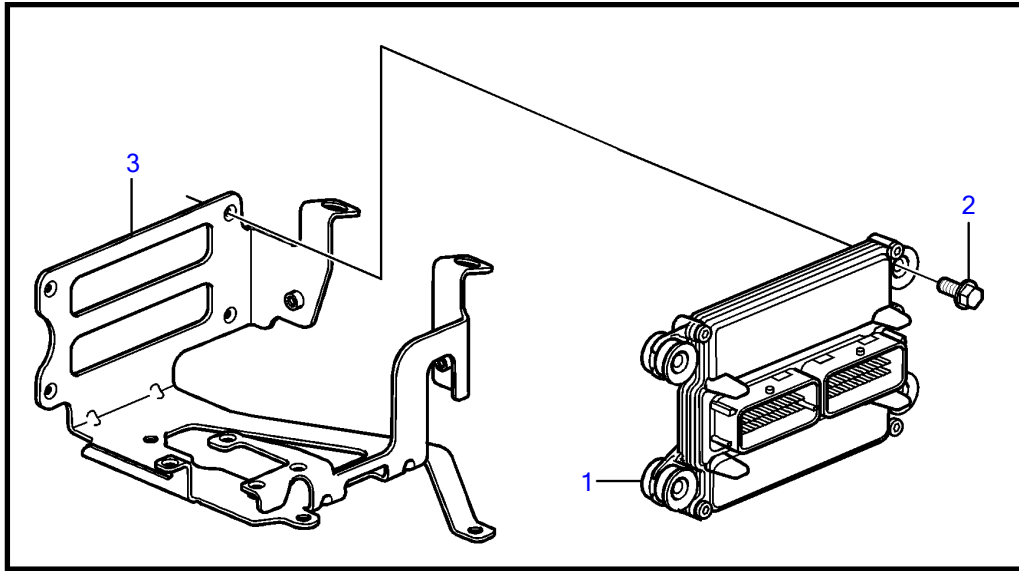

V8-270-C-B

## V8-270-C-B

REF	PART NO.	QTY	DESCRIPTION	NOTES
1		1	Ecu	
2	3843651	4	Flange screw	
3	21399636	1	Bracket	
4	3858973	1	Bolt	
5	3859020	1	Sensor, MAT/MAP	
6	3858988	1	• Sealing	
7	3858979	1	Sensor, crankshaft position	
8	3859009	1	• O-ring	
9	3858983	1	Bolt	
10		1	Throttle body	See "Throttle Body" page
		2	Sensor, throttle position	
		1	Switch, idle validation	
11	3863130	1	Sensor, camshaft position	
12	3850397	1	Switch	
13	22024631	2	Knock sensor	
14	3593571	1	Fitting	
15	3887328	1	Sensor, oil pressure	
16	3887970	1	Fitting	
17	3889526	4	Sensor, temperature	
18	3883724	4	Sensor, oxygen	