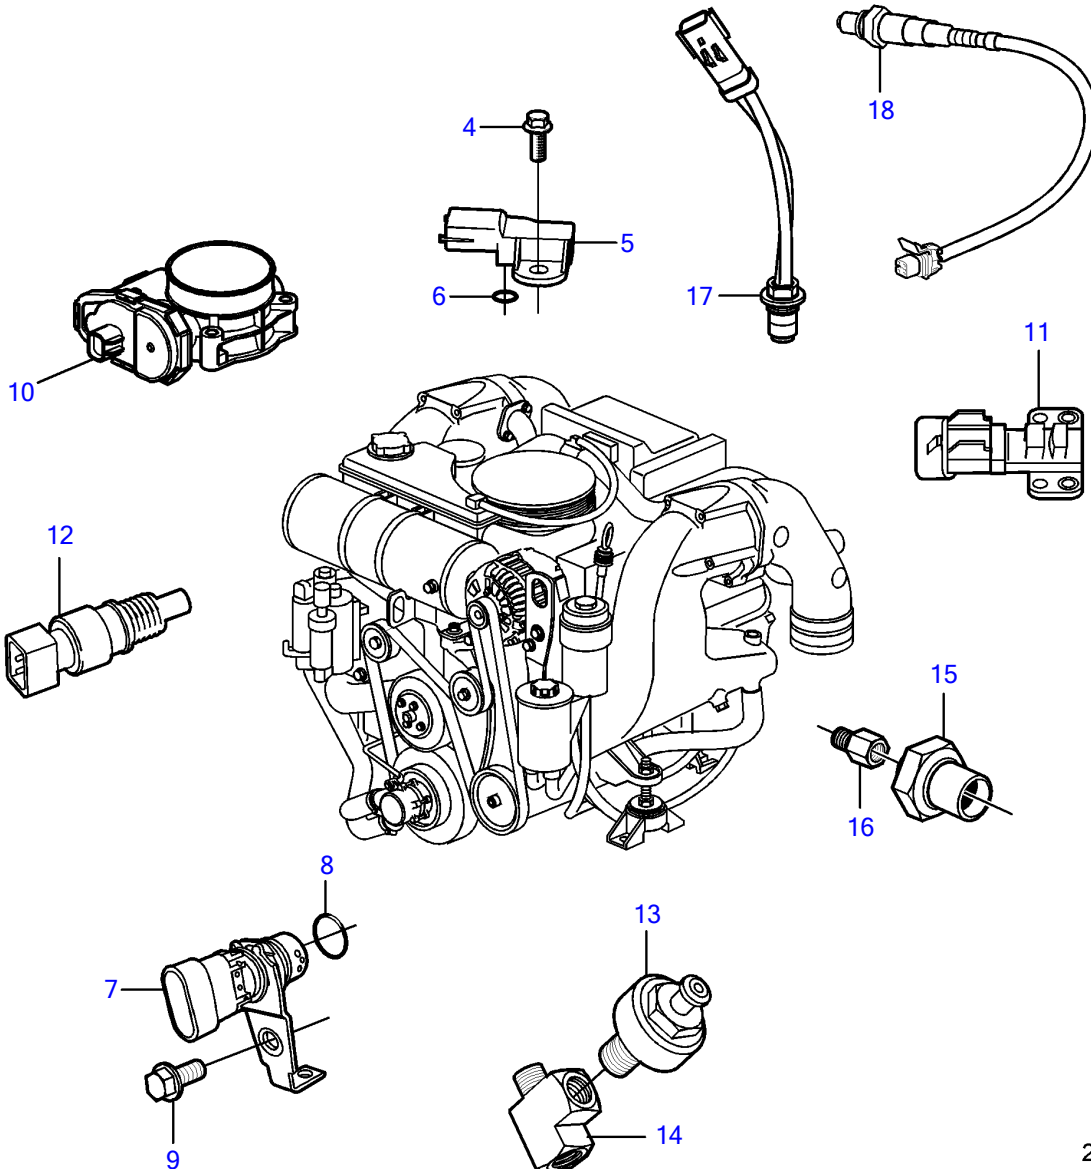

V8-270-C-B

## V8-270-C-B

REF	PART NO.	QTY	DESCRIPTION	NOTES
1		1	Ecu	
2	3843651	4	Flange screw	
3	21399636	1	Bracket	
4	3858973	1	Bolt	
5	3859020	1	Sensor, MAT/MAP	
6	3858988	1	• Sealing	
7	3858979	1	Sensor, crankshaft position	
8	3859009	1	• O-ring	
9	3858983	1	Bolt	
10		1	Throttle body	See "Throttle Body" page
		2	Sensor, throttle position	
		1	Switch, idle validation	
11	3863130	1	Sensor, camshaft position	
12	3850397	1	Switch	
13	22024631	2	Knock sensor	
14	3593571	1	Fitting	
15	3887328	1	Sensor, oil pressure	
16	3887970	1	Fitting	
17	3889526	4	Sensor, temperature	
18	3883724	4	Sensor, oxygen	