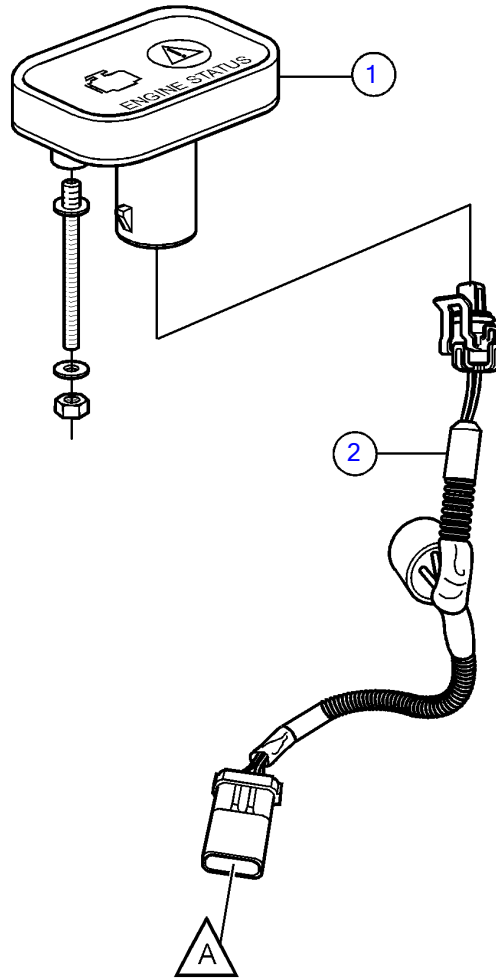

V8-270-C-B

V8-270-C-B

REF	PART NO.	QTY	DESCRIPTION	NOTES
1	21178775	1	Alarm panel	
		2	• Stud	not sold separately
		2	• Washer	not sold separately
		2	• Nut	not sold separately
2	21178777	1	Wiring harness	
		1	• Alarm	not sold separately
3	21200148	1	Wiring harness, y	for alarm panel