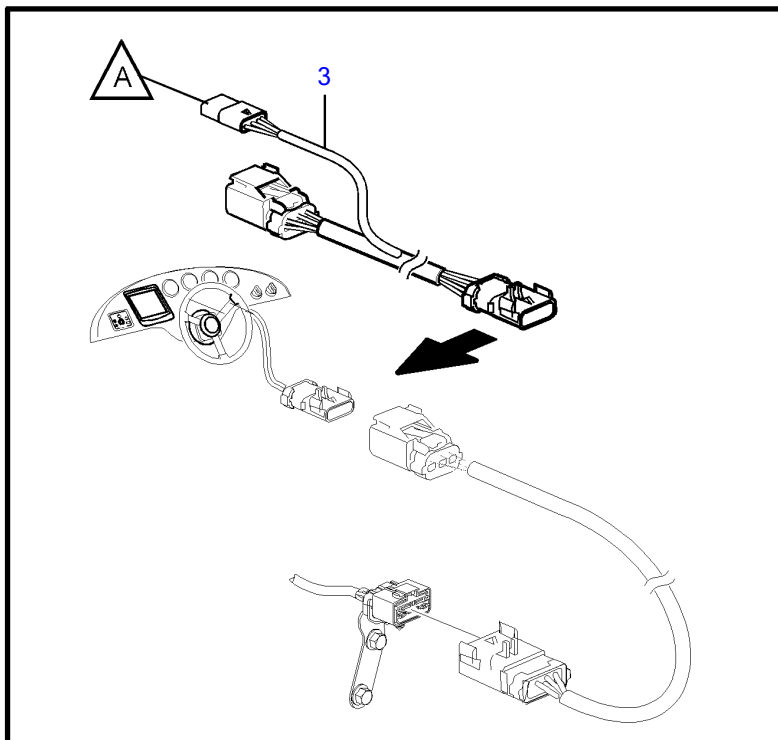

V8-270-C-B

V8-270-C-B

REF	PART NO.	QTY	DESCRIPTION	NOTES
1	21178775	1	Alarm panel	
		2	• Stud	not sold separately
		2	• Washer	not sold separately
		2	• Nut	not sold separately
2	21178777	1	Wiring harness	
		1	• Alarm	not sold separately
3	21200148	1	Wiring harness, y	for alarm panel