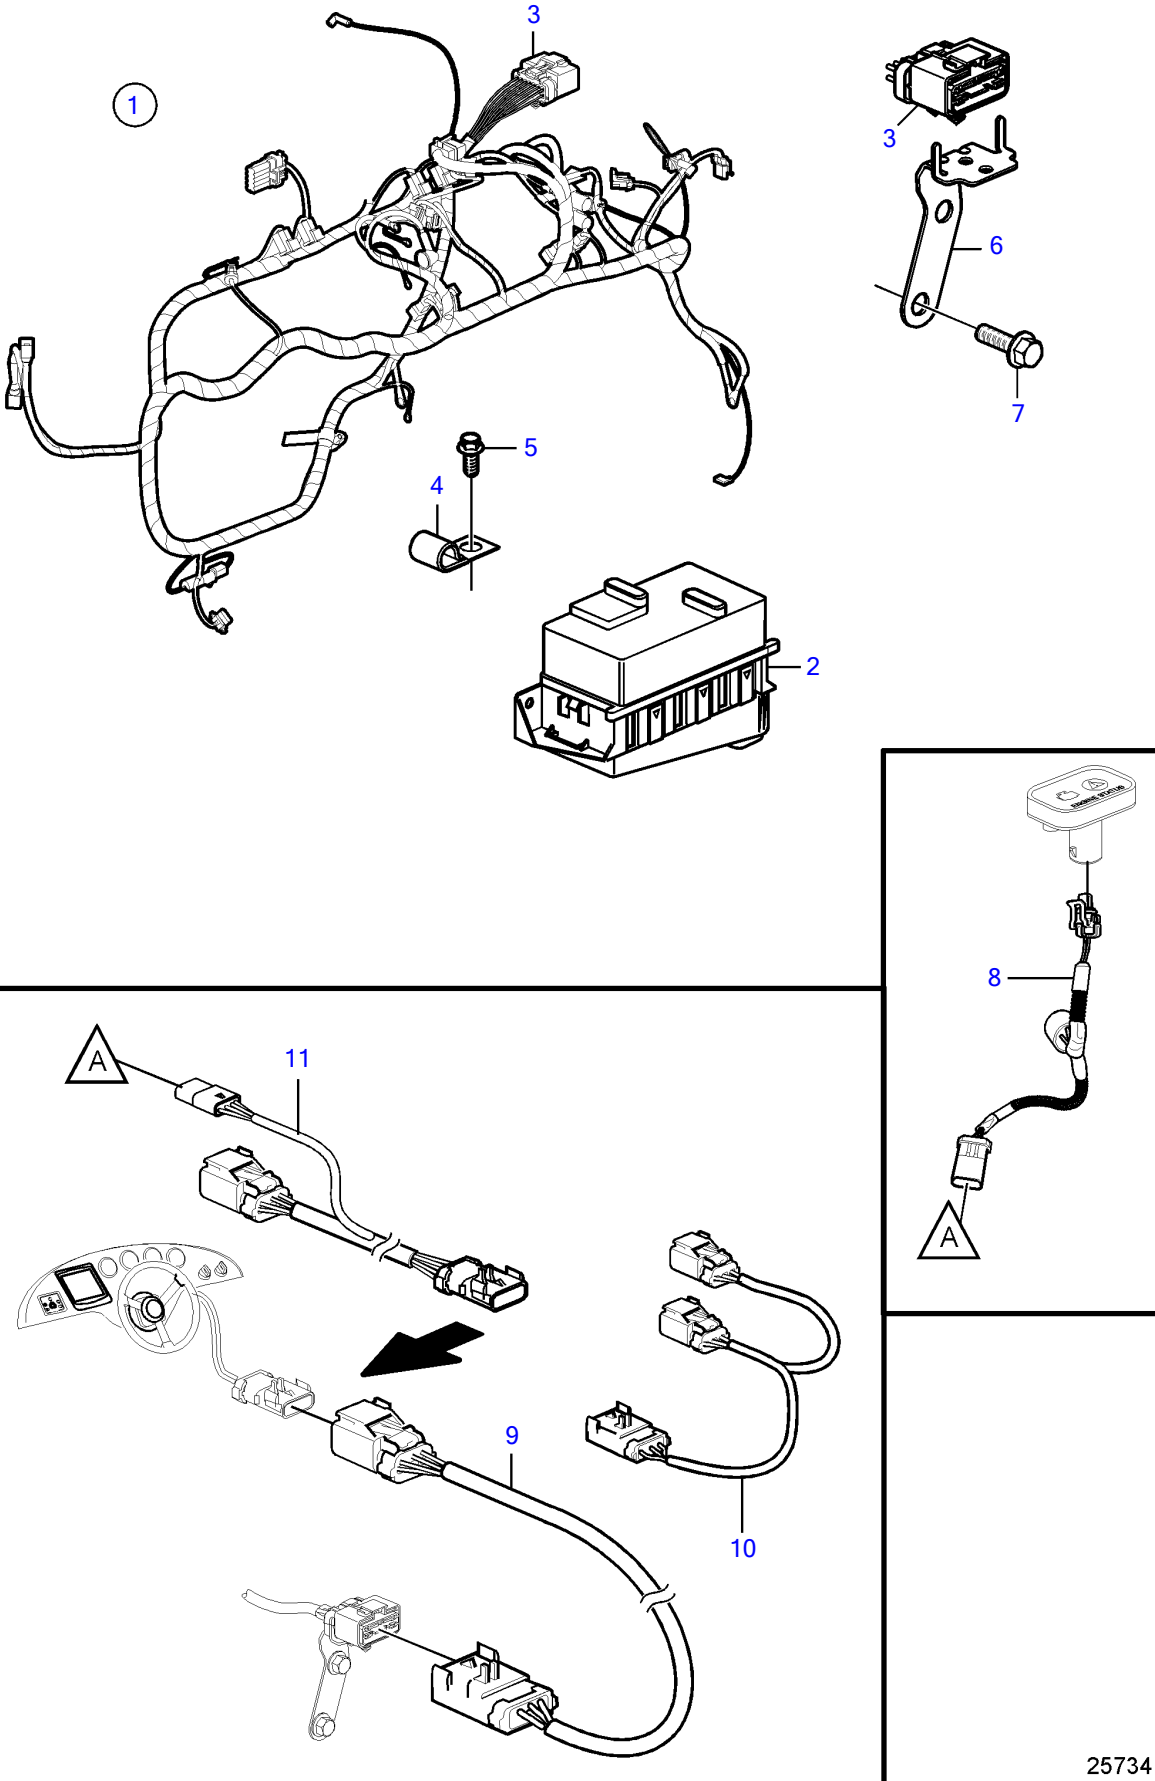

V8-270-C-B

V8-270-C-B

REF	PART NO.	QTY	DESCRIPTION	NOTES
1	22049655	1	Wiring harness	
2		1	• Fuse box	not sold separately
3		1	• Connector, 14 pin	not sold separately
4	(3852146)	2	Clamp, J	Obsolete part, D=.375" (9.5mm)
	3852434	2	Clamp, J	D=.750" (19.0mm)
	3852490	1	Attaching clamp	
5	(3853557)	2	Flange screw	Obsolete part, 3/8" - 16 unc, L=0.75" (19mm)
6	3884234	1	Bracket	
7	(3853557)	2	Flange screw	Obsolete part, 3/8" - 16 unc, L=0.75" (19mm)
8	21178777	1	Wiring harness	for alarm panel
9	21147169	1	Wiring harness	L=3.0m, 10 ft.
	21147170	1	Wiring harness	L=6.0m, 19.7 ft.
	21147171	1	Wiring harness	L=8.0m, 26.2 ft.
10	3887733	1	Wiring harness, y	
11	21200148	1	Wiring harness, y	for alarm panel