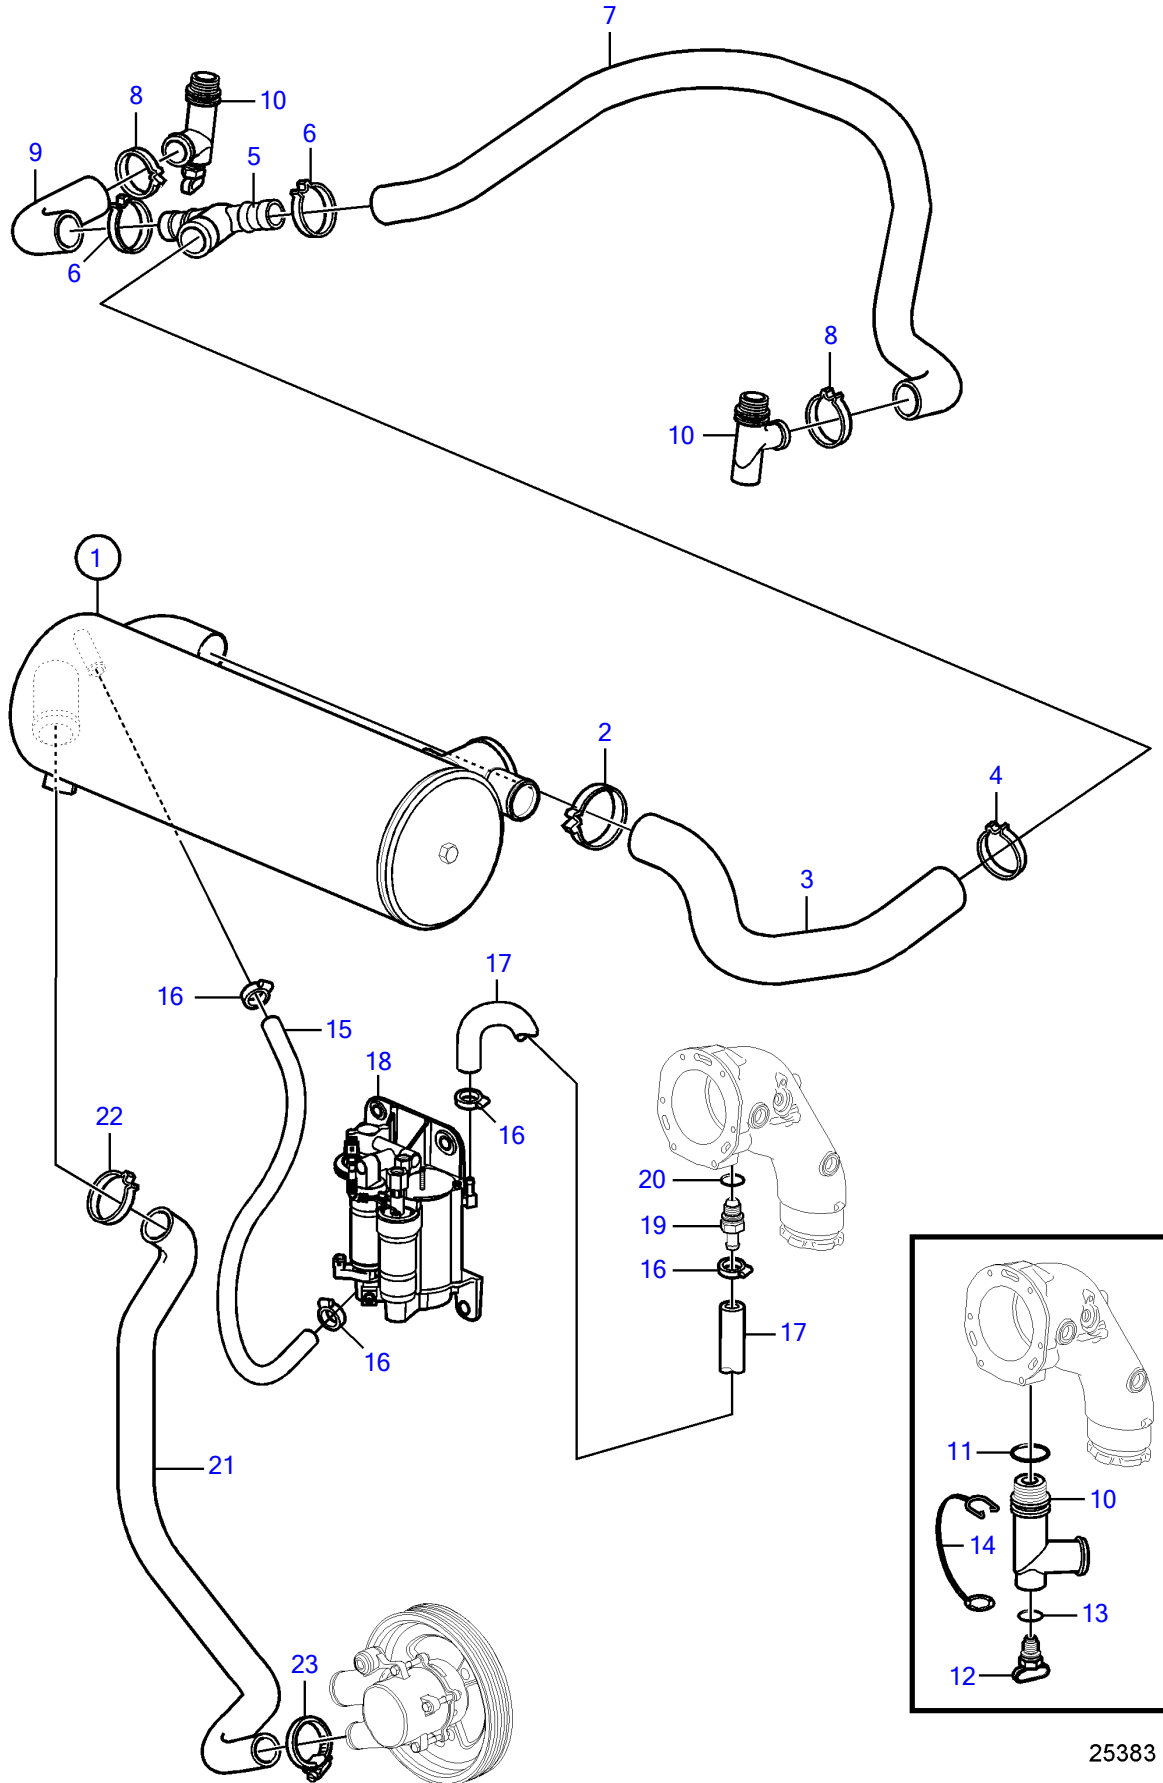

V8-270-C-B

25383

V8-270-C-B

REF	PART NO.	QTY	DESCRIPTION	NOTES
1	21444263	1	Heat exchanger	
2	982717	1	Clamp	
3	21338610	1	Hose	
4	982645	1	Clamp	
5	21338635	1	Connector	
6	(982715)	2	Clamp	Obsolete part
7	21338614	1	Hose	Port
8	(982715)	2	Clamp	Obsolete part
9	21338612	1	Hose	Starboard
10	21115770	2	Adapter	
11		2	• O-ring	not sold separately
12	21114522	2	Drain plug	
	3849500	2	• Plug	Replaced by 21114522, not sold separately
13	976970	2	• O-ring	
14	3849892	2	• Retainer	
15	3862550	1	Hose	
16	3860413	4	Hose clamp	
17	21114718	1	Hose	
18		1	Fuel pump	See "Fuel system" page
19	21115767	1	Adapter	
20	976970	1	• O-ring	
21	21338608	1	Hose	
22	982717	1	Clamp	
23	3852602	1	Hose clamp	